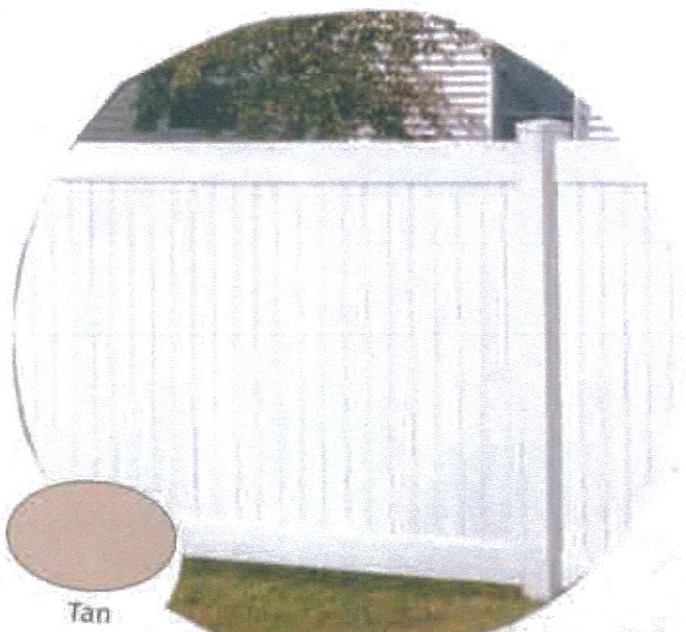

Scale: 1/8"=1'

Date: 12/5/16

CROSS TYPE
EVERGREENS
ON SOUTH WALL

ALUMINUM FENCE AND GATE OUTSIDE SOUTH SIDE DOOR

Garlic
Poppies
Mint
Fennel
Thyme
Parsley
Basil
Rosemary
Rue

18" tall PLANTER

EXIT ONLY GATE

6' Private FENCE

BAG COURTS

(4)

Column Noting Maple TO SORTED NEIGHBORING LEAN Sun + Sublime Hosta

DeGroot's Spine Argemone

SKYLINE HAND LOCK

Euro Stone Paved Patio

SIDE DOOR

6' Private Fence

7' Tall Block Columns

EXIT ONLY GATE

18" tall SEAT WALL

G E O R G E S T R E E T