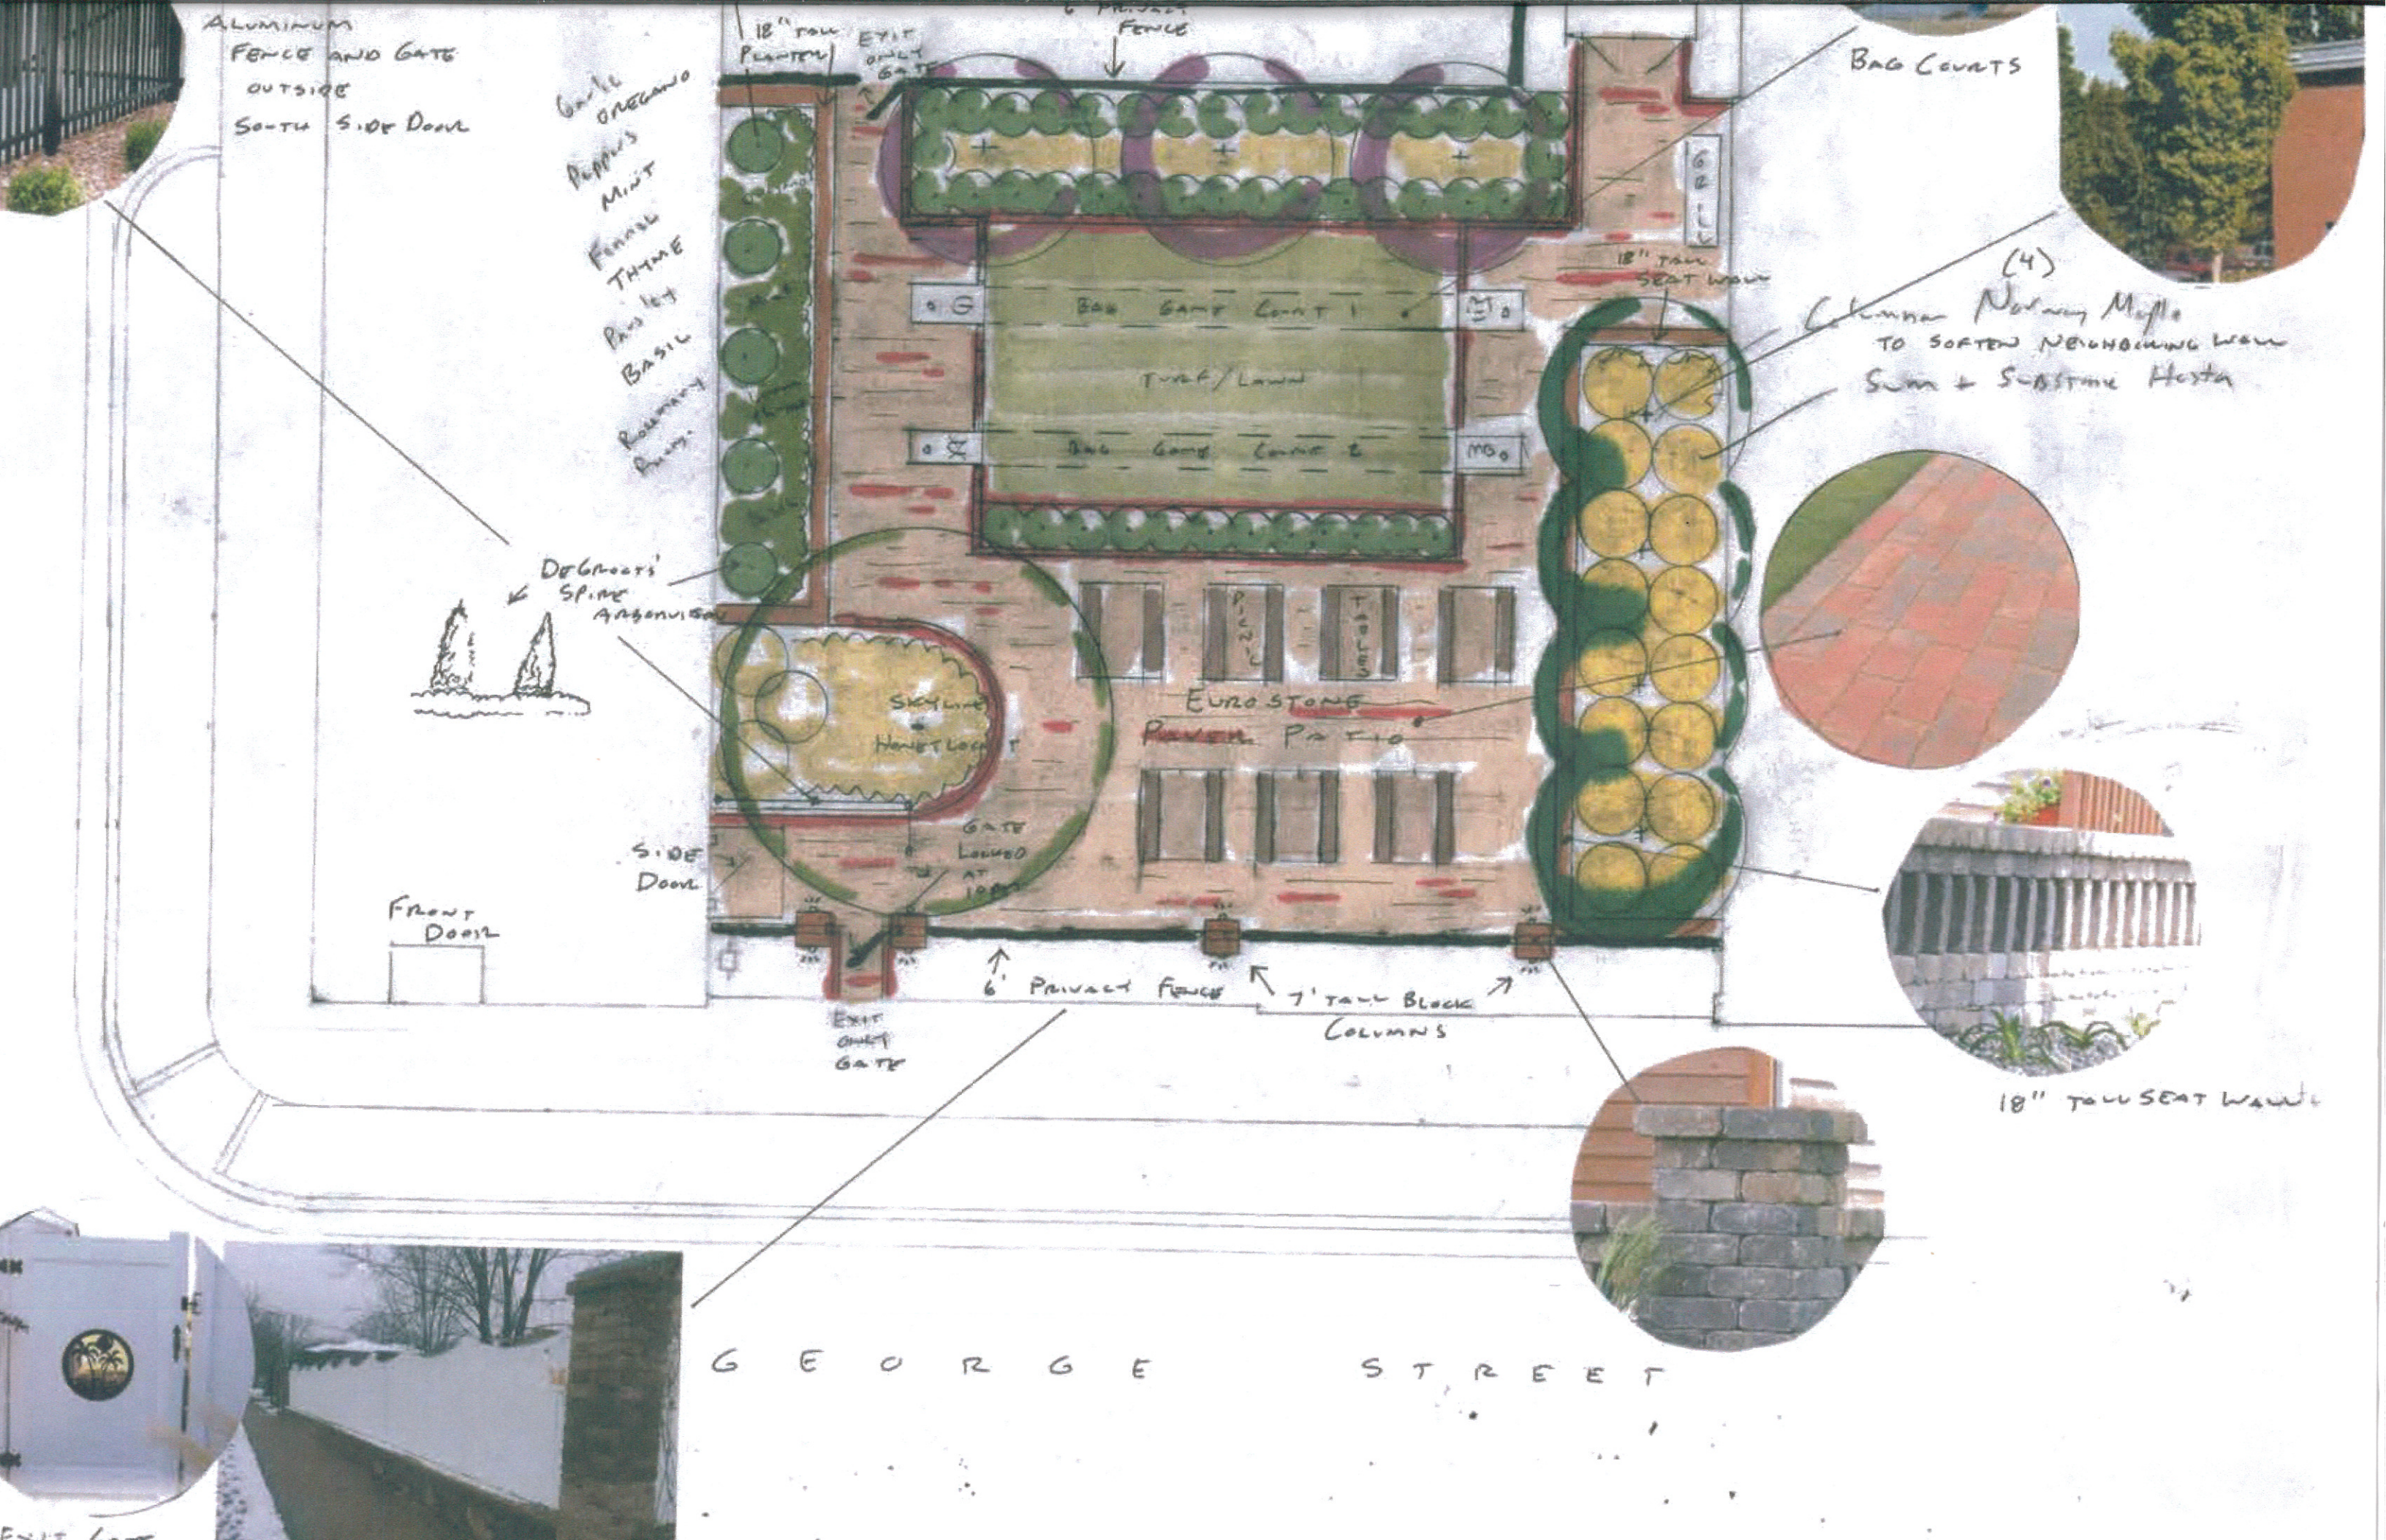

ALLEY

PARKING LOT

Landscape Plan For:
Jimmy's North Star
1732 George Street
LaCrosse - Wisconsin

Designed By: Timothy Markgren

ZIEGLER'S
LANDSCAPE
BY DESIGN

Ziegler's Landscape By Design
W7069 County Rd ZN, Onalaska, WI 54650
(608)783-1095

Scale: 1/8"=1'

Date: 12/5/16

CROSS TYPE
EVERGREENS
ON SOUTH WALL

ALUMINUM FENCE AND GATE OUTSIDE SOUTH SIDE DOOR

Garlic
Poppies
Mint
Fennel
Thyme
Parsley
Basil
Rosemary
Rue

18" tall PLANTER

EXIT ONLY GATE

6' Private FENCE

BAG COURTS

(4)

Column Noting Maple TO SORTED NEIGHBORING LEAN Sun + Sublime Hosta

DeGroot's Spine Argemone

SKYLINE HAND LOCK

Euro Stone Paved Patio

SIDE DOOR

6' Private Fence

7' Tall Block Columns

EXIT ONLY GATE

18" tall SEAT WALL

G E O R G E S T R E E T