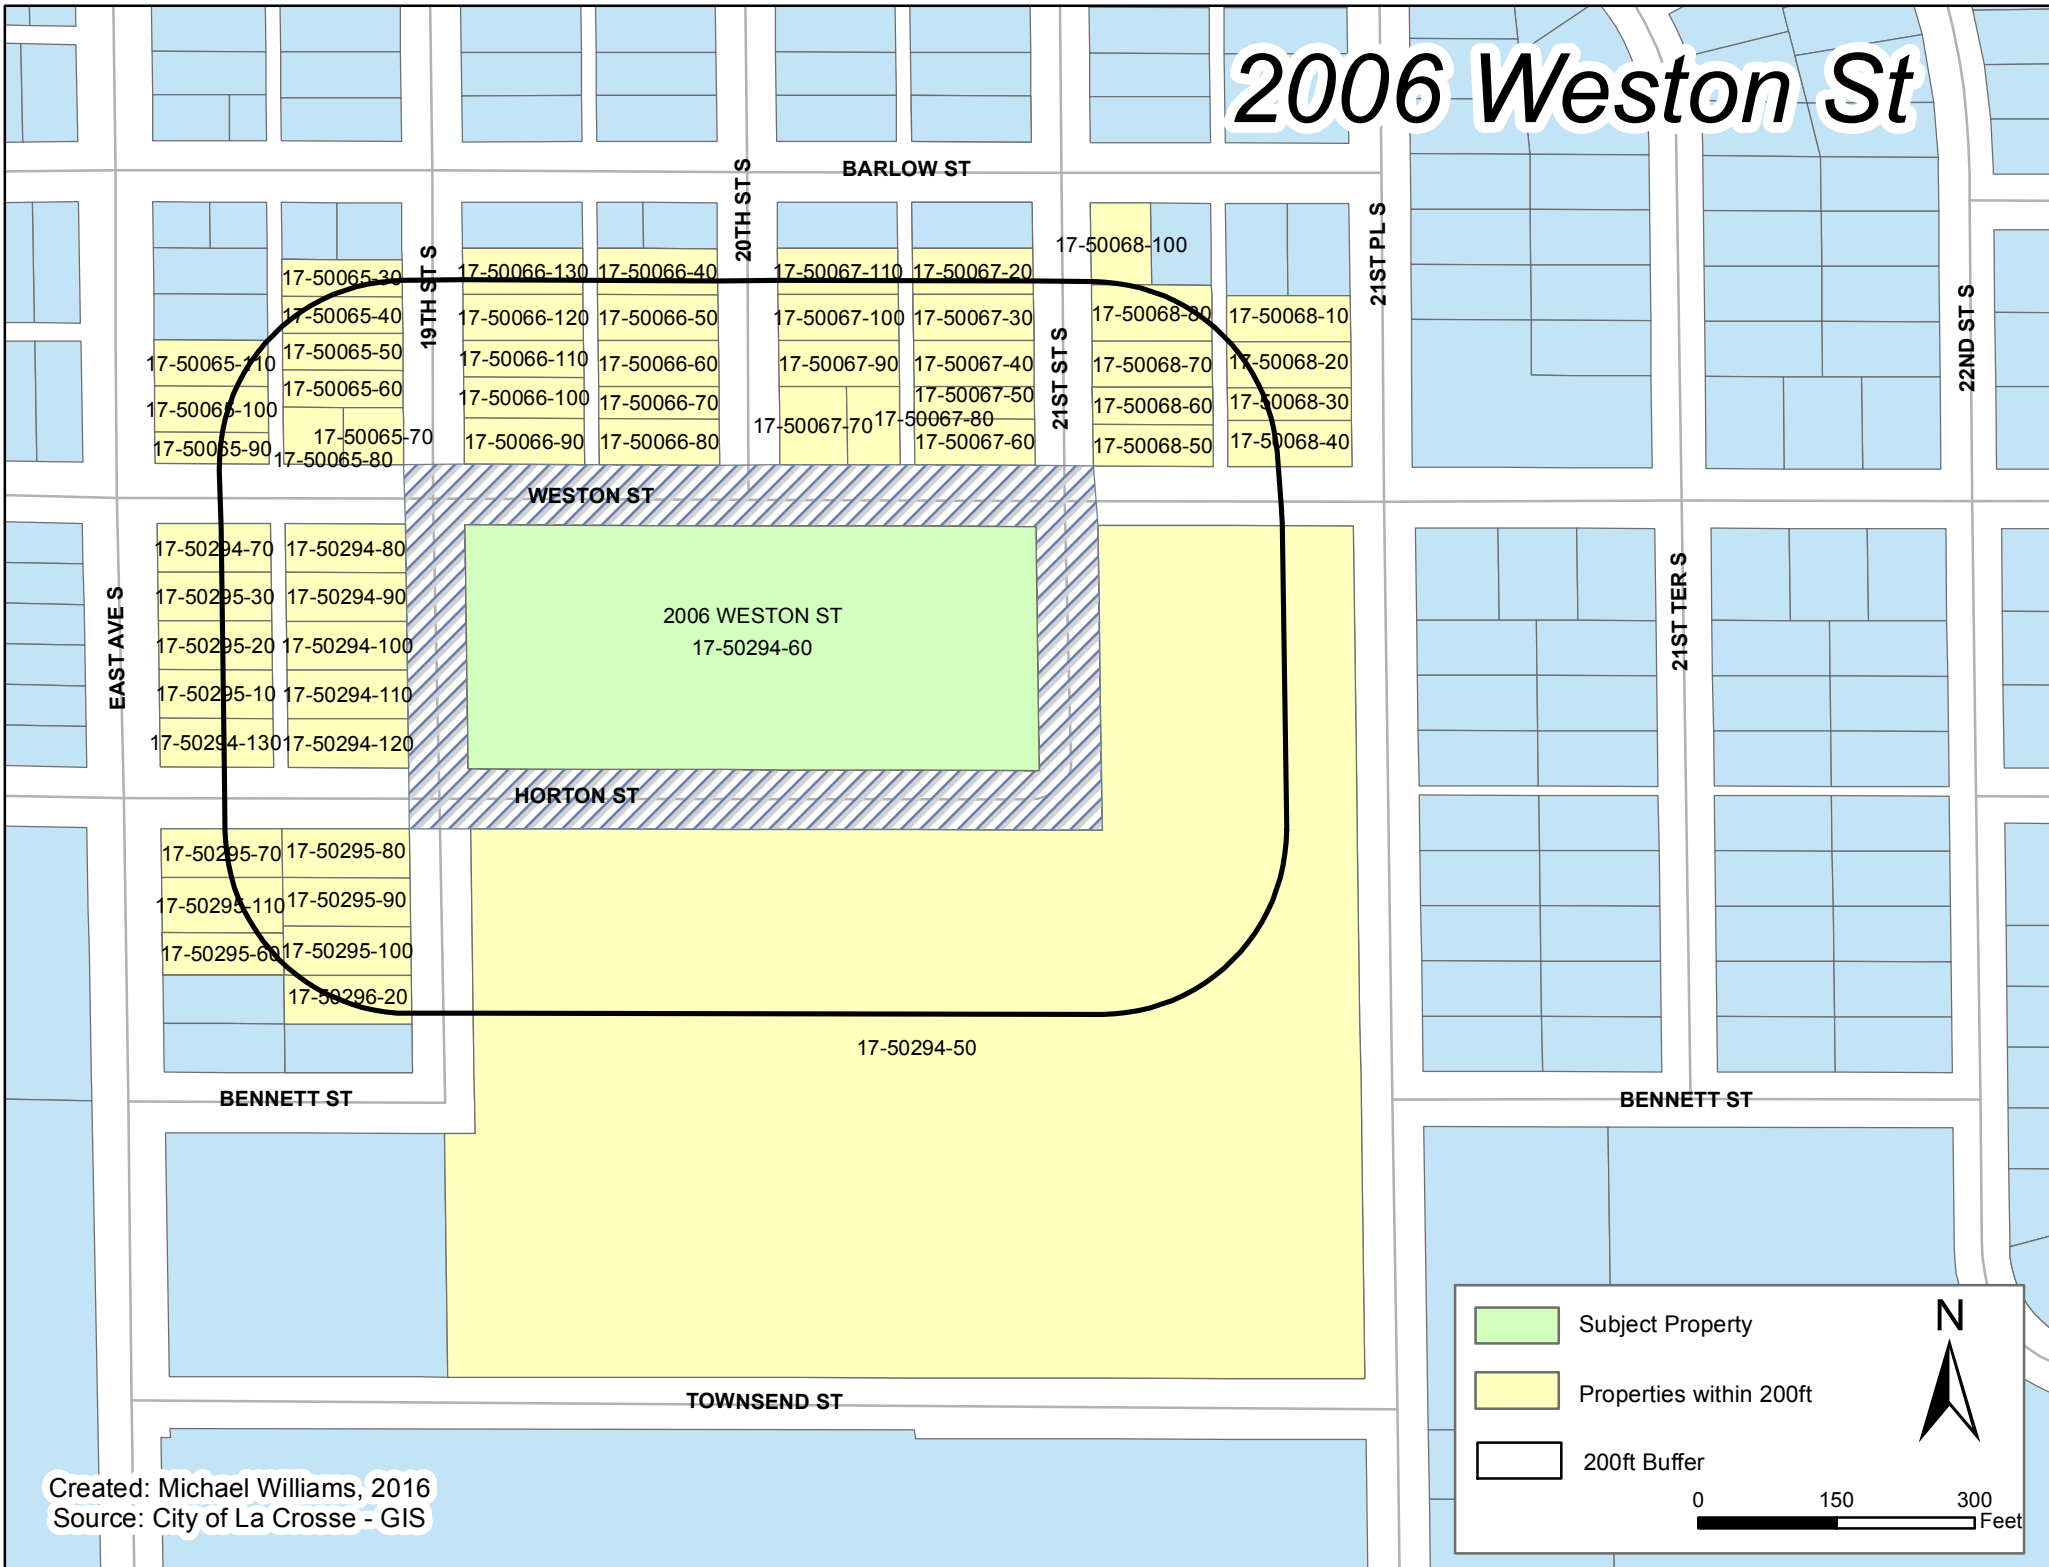

2006 Weston St

Legend

- Subject Property
- Properties within 200ft
- 200ft Buffer

0 150 300 Feet