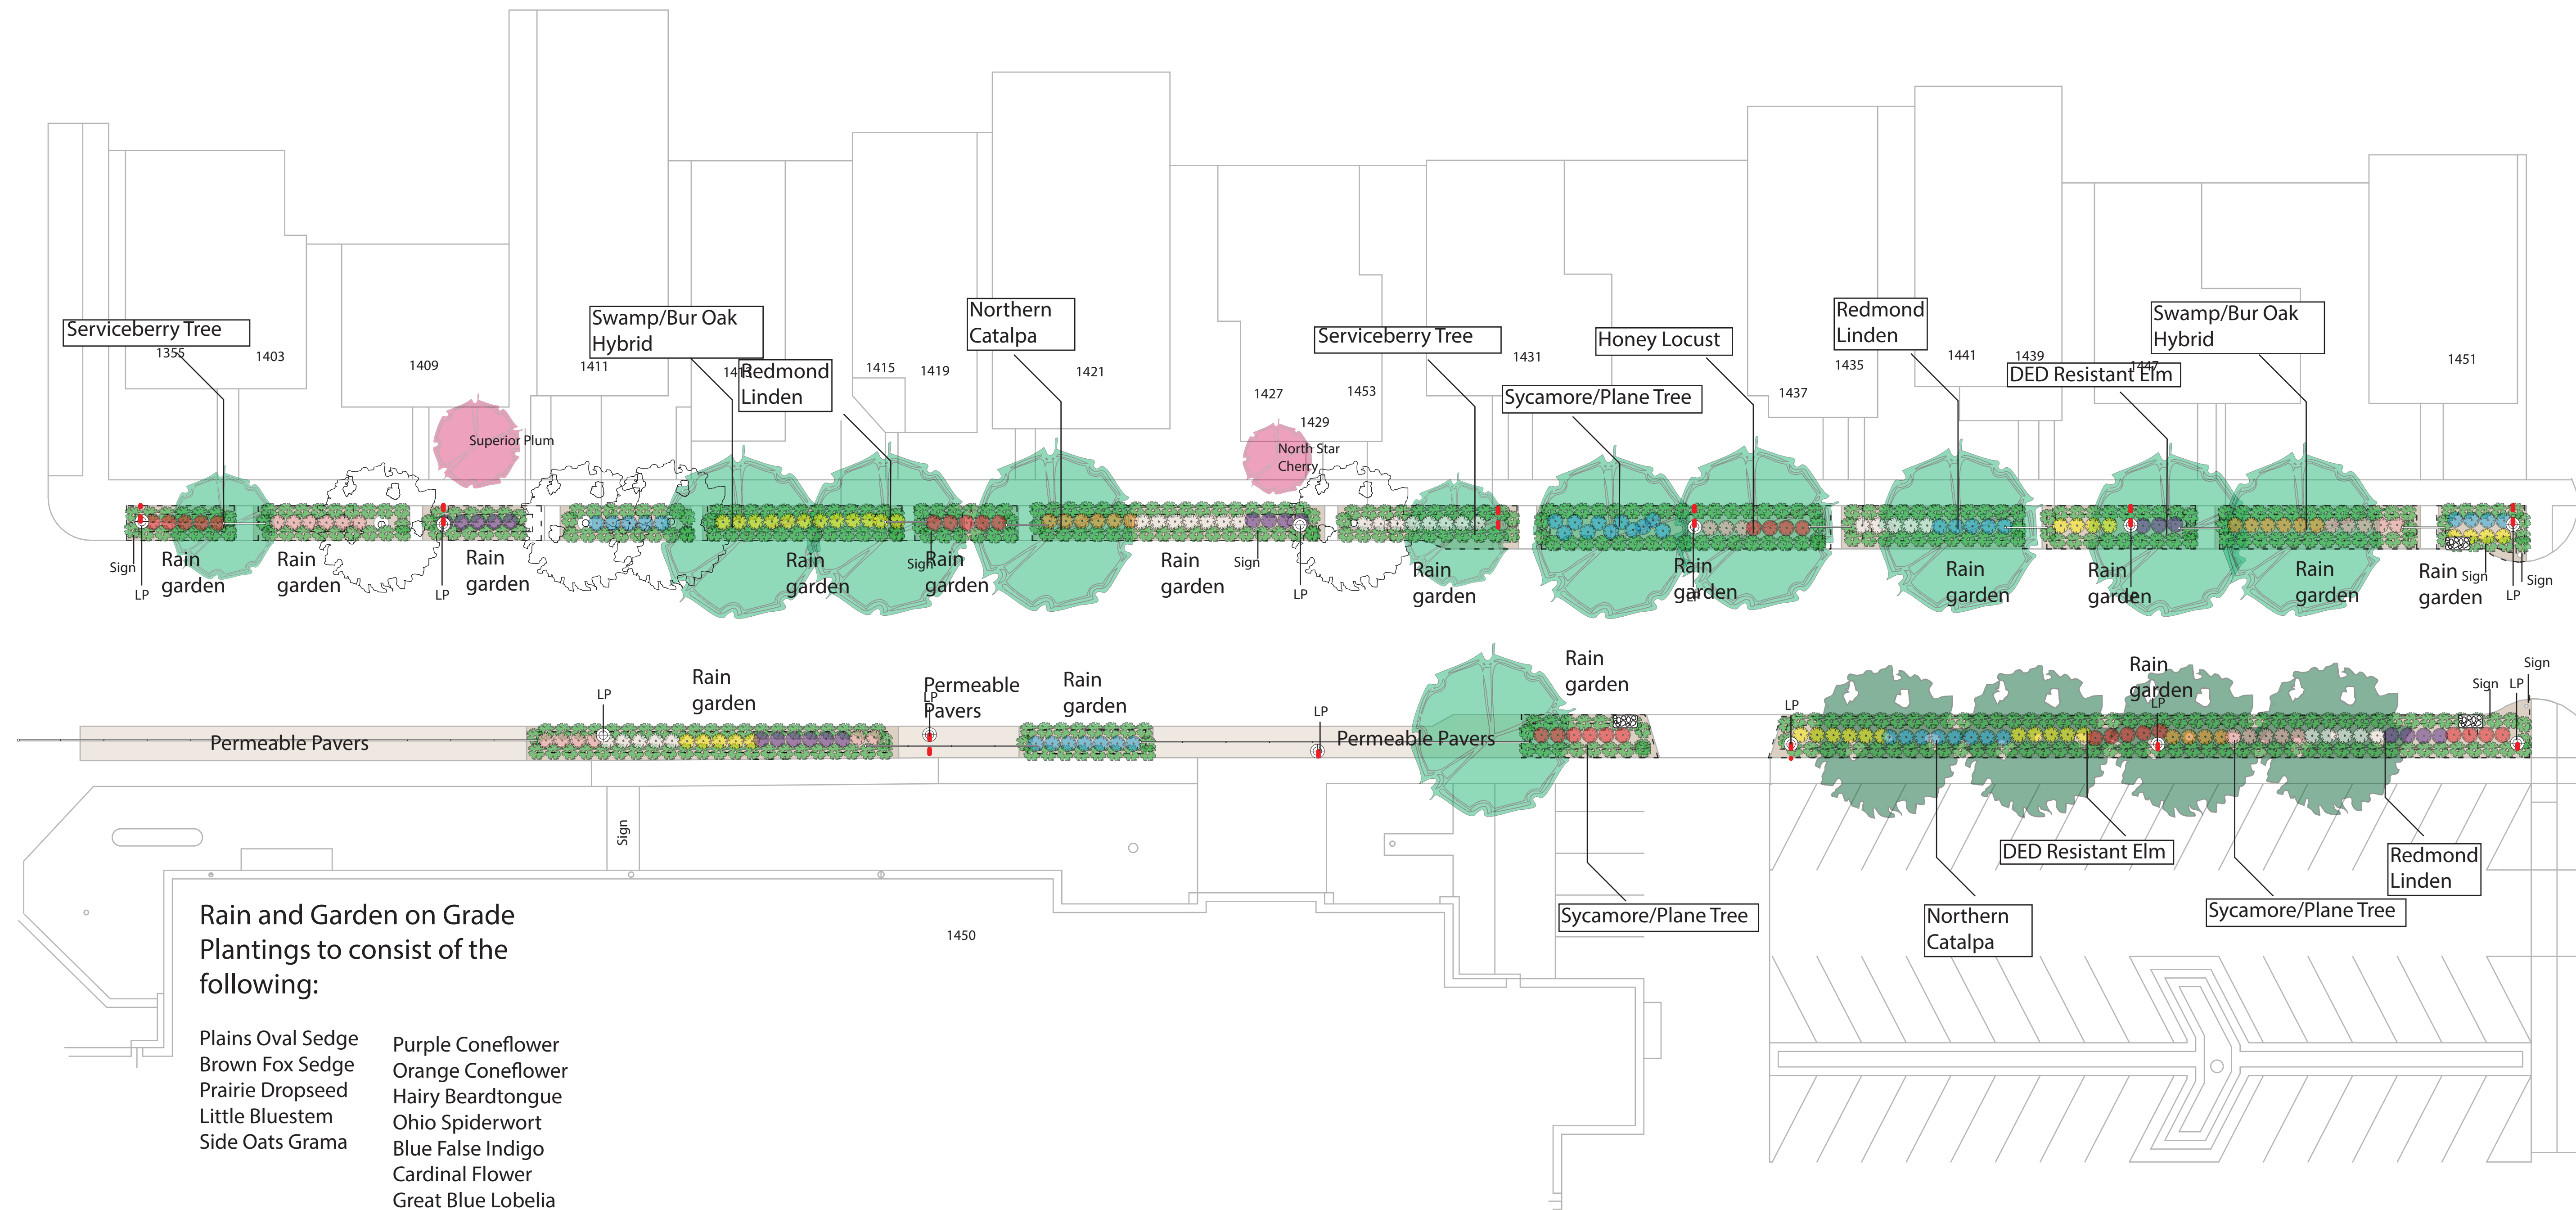

Revision Date:  
04/25/23

Sheet Number:  
A-1

**Rain and Garden on Grade Plantings to consist of the following:**

- |                   |                        |
|-------------------|------------------------|
| Plains Oval Sedge | Purple Coneflower      |
| Brown Fox Sedge   | Orange Coneflower      |
| Prairie Dropseed  | Hairy Beardtongue      |
| Little Bluestem   | Ohio Spiderwort        |
| Side Oats Grama   | Blue False Indigo      |
|                   | Cardinal Flower        |
|                   | Great Blue Lobelia     |
|                   | Prairie Blazingstar    |
|                   | Dense Blazing Star     |
|                   | Wild Quinine           |
|                   | Slender Mountain Mint  |
|                   | Butterfly Milkweed     |
|                   | Whorled Milkweed       |
|                   | Rose Milkweed          |
|                   | Bee Balm               |
|                   | Spotted Bee Balm       |
|                   | Bradbury's Monarda     |
|                   | Prairie Sundrops       |
|                   | Long Headed Coneflower |
|                   | Rattlesnake Master     |
|                   | Sky Blue Aster         |
|                   | Aromatic Aster         |
|                   | Calico Aster           |
|                   | Blue Stemmed Goldenrod |
|                   | Old Field Goldenrod    |