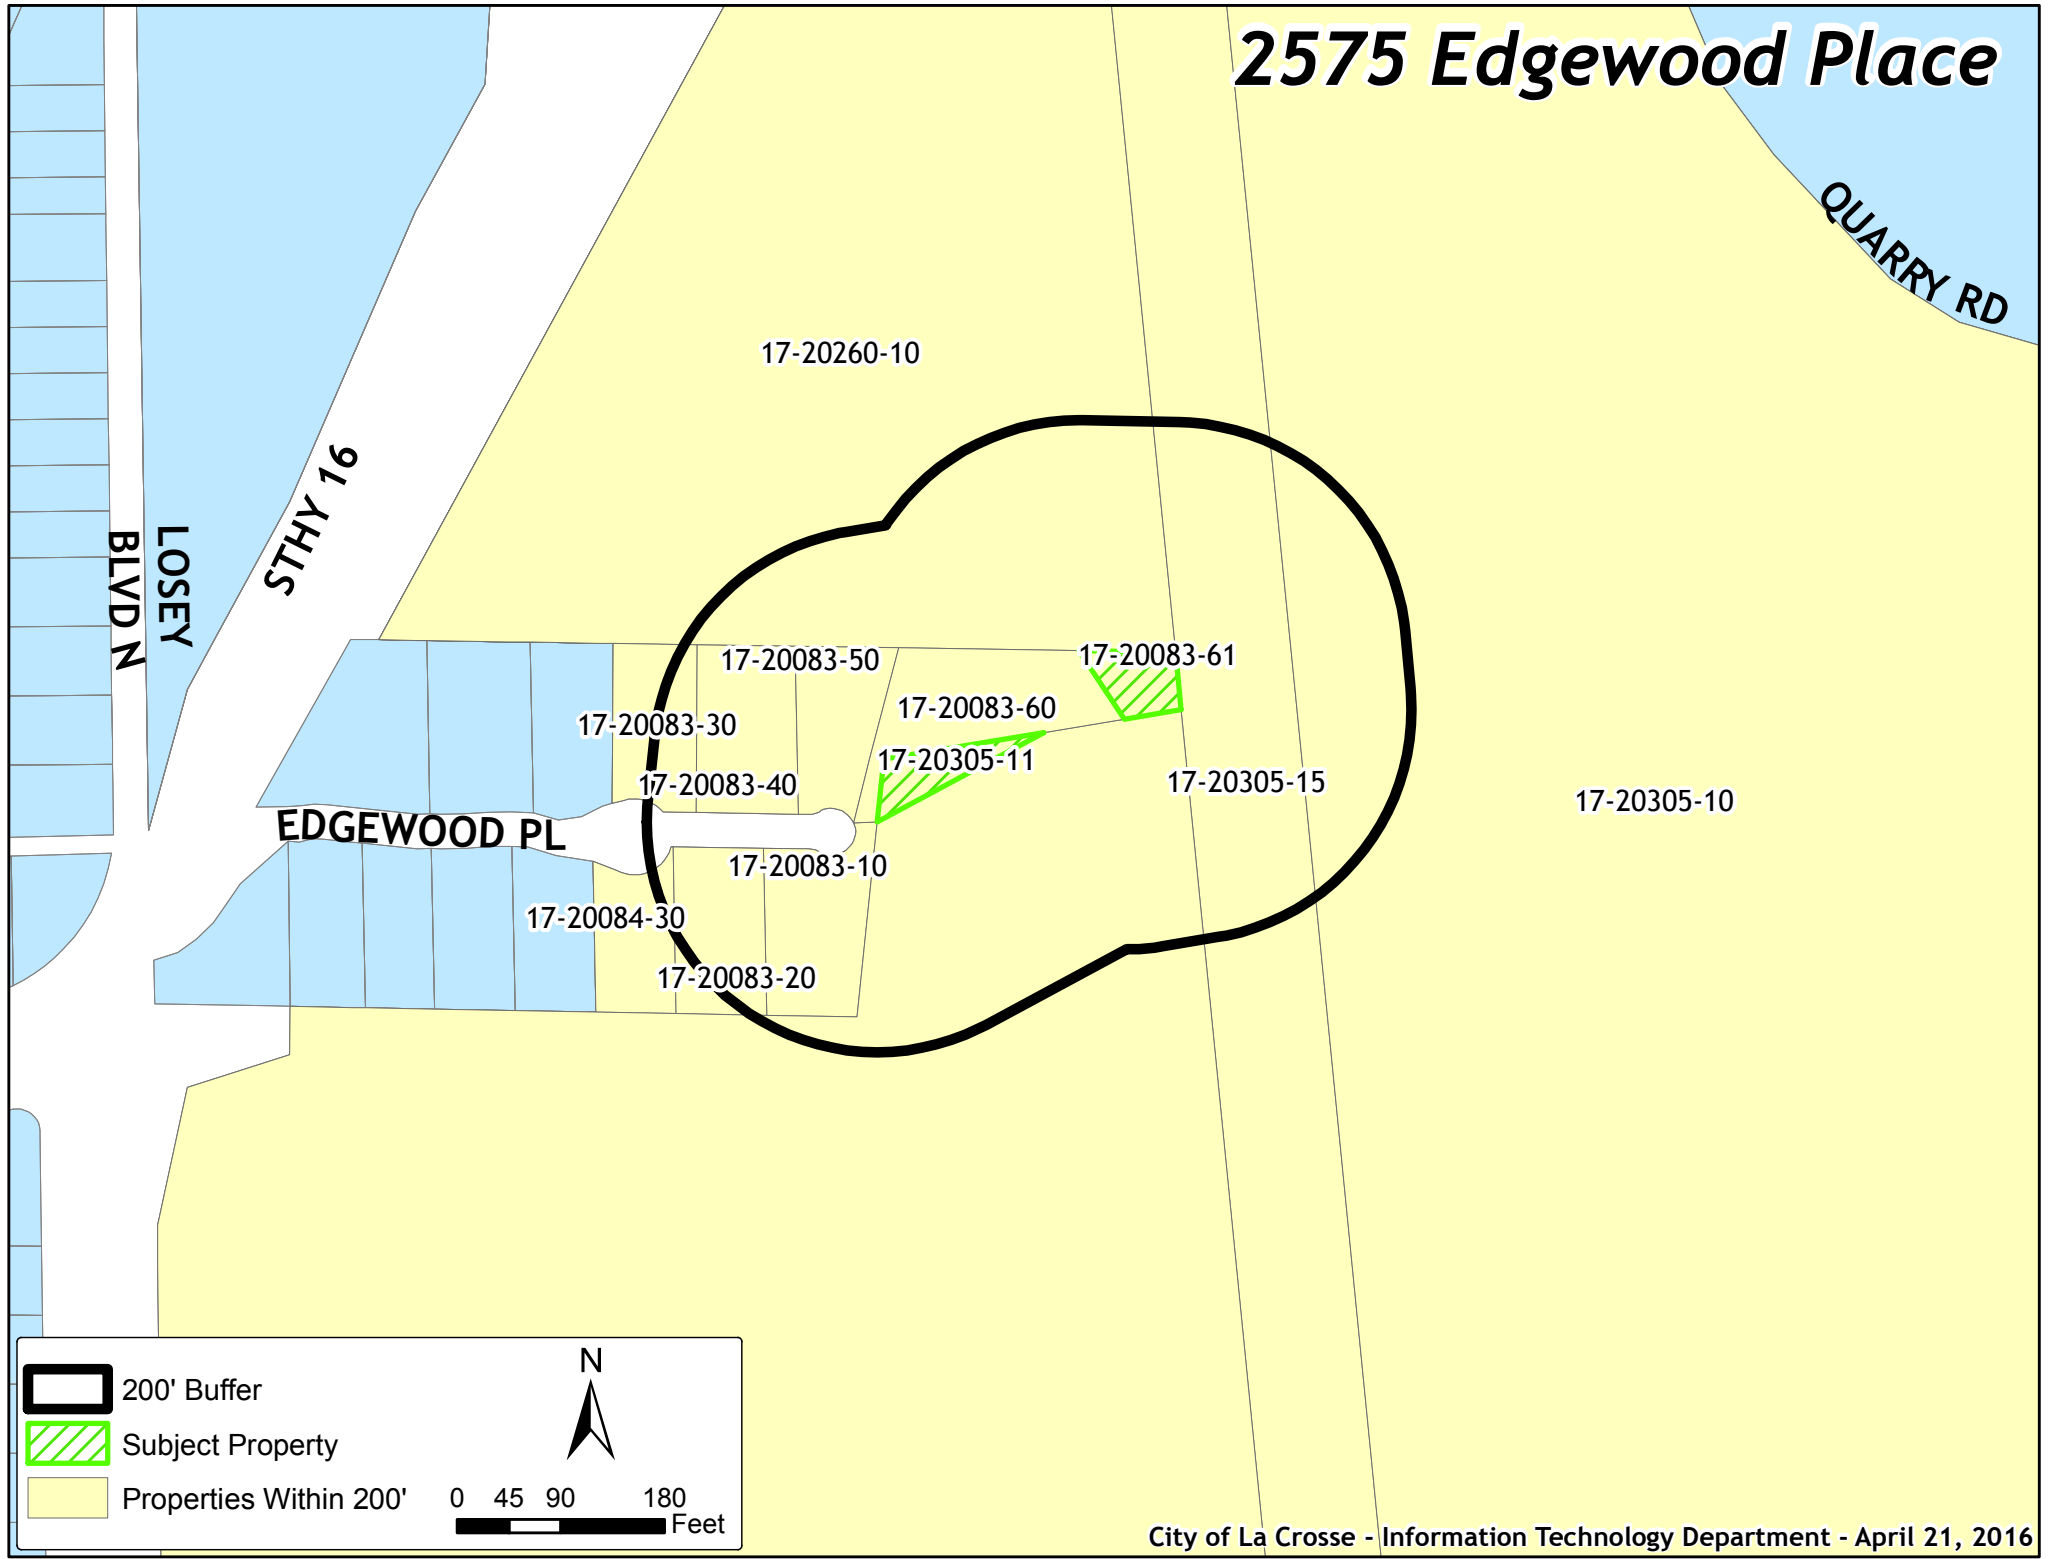

# 2575 Edgewood Place

**200' Buffer**

**Subject Property**

**Properties Within 200'**

0 45 90 180 Feet

N