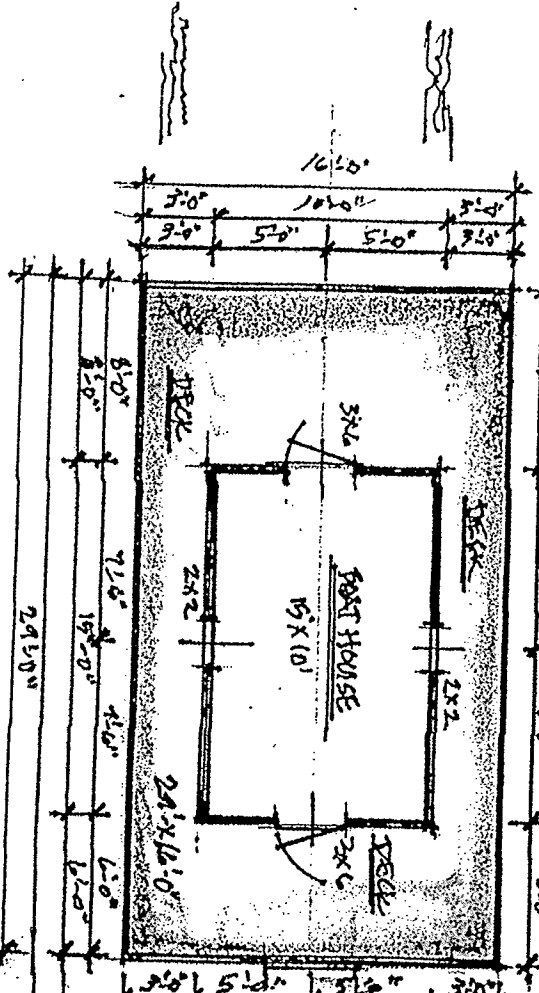

Proposed backhaus

REVERSE D

49

4/30/22

SOUTH ELEV.

WEST ELEV.

NORTH ELEV.

EAST ELEV.

FLOOR/DECK PLAN

SCALE - 1/8" = 1'0"

HQ - HOUSE BOAT

ON BLACK RIVER

M. BREITENBEN - LANDSCAPE W/1

02-04-22

1'0" overall height