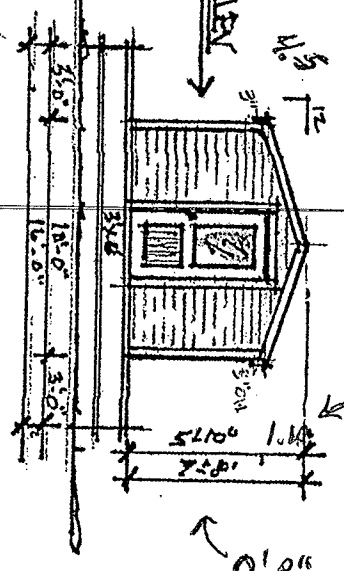

Proposed backhaus

REVERSE D

49

4/30/22

SOUTH ELEV.

WEST ELEV.

NORTH ELEV.

EAST ELEV.

FLOOR/DECK PLAN

SCALE - 1/8" = 1'0"

HQ - HOUSE BOAT

ON BLACK RIVER

M. BREITENBEN - LANDSCAPE W/1

02-04-22

1'0" overall height