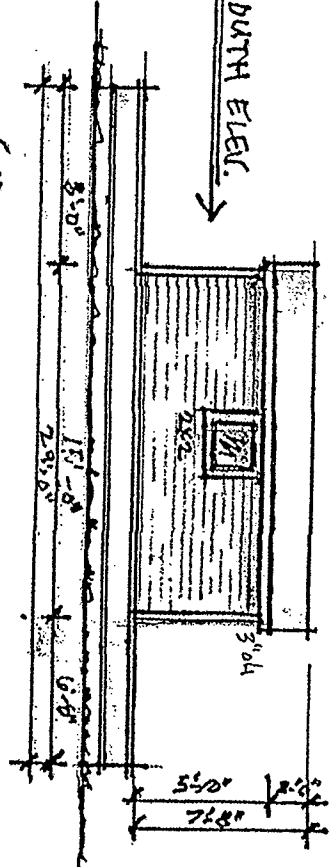

Proposed backhaus

REVERSE D

49

4/30/22

SOUTH ELEV.

WEST ELEV.

NORTH ELEV.

EAST ELEV.

FLOOR/DECK PLAN

SCALE - 1/8" = 1'0"

HQ - HOUSE BOAT

ON BLACK RIVER

M. BREITENBEN - LANDSCAPE W/1

02-04-22

1'0" overall height