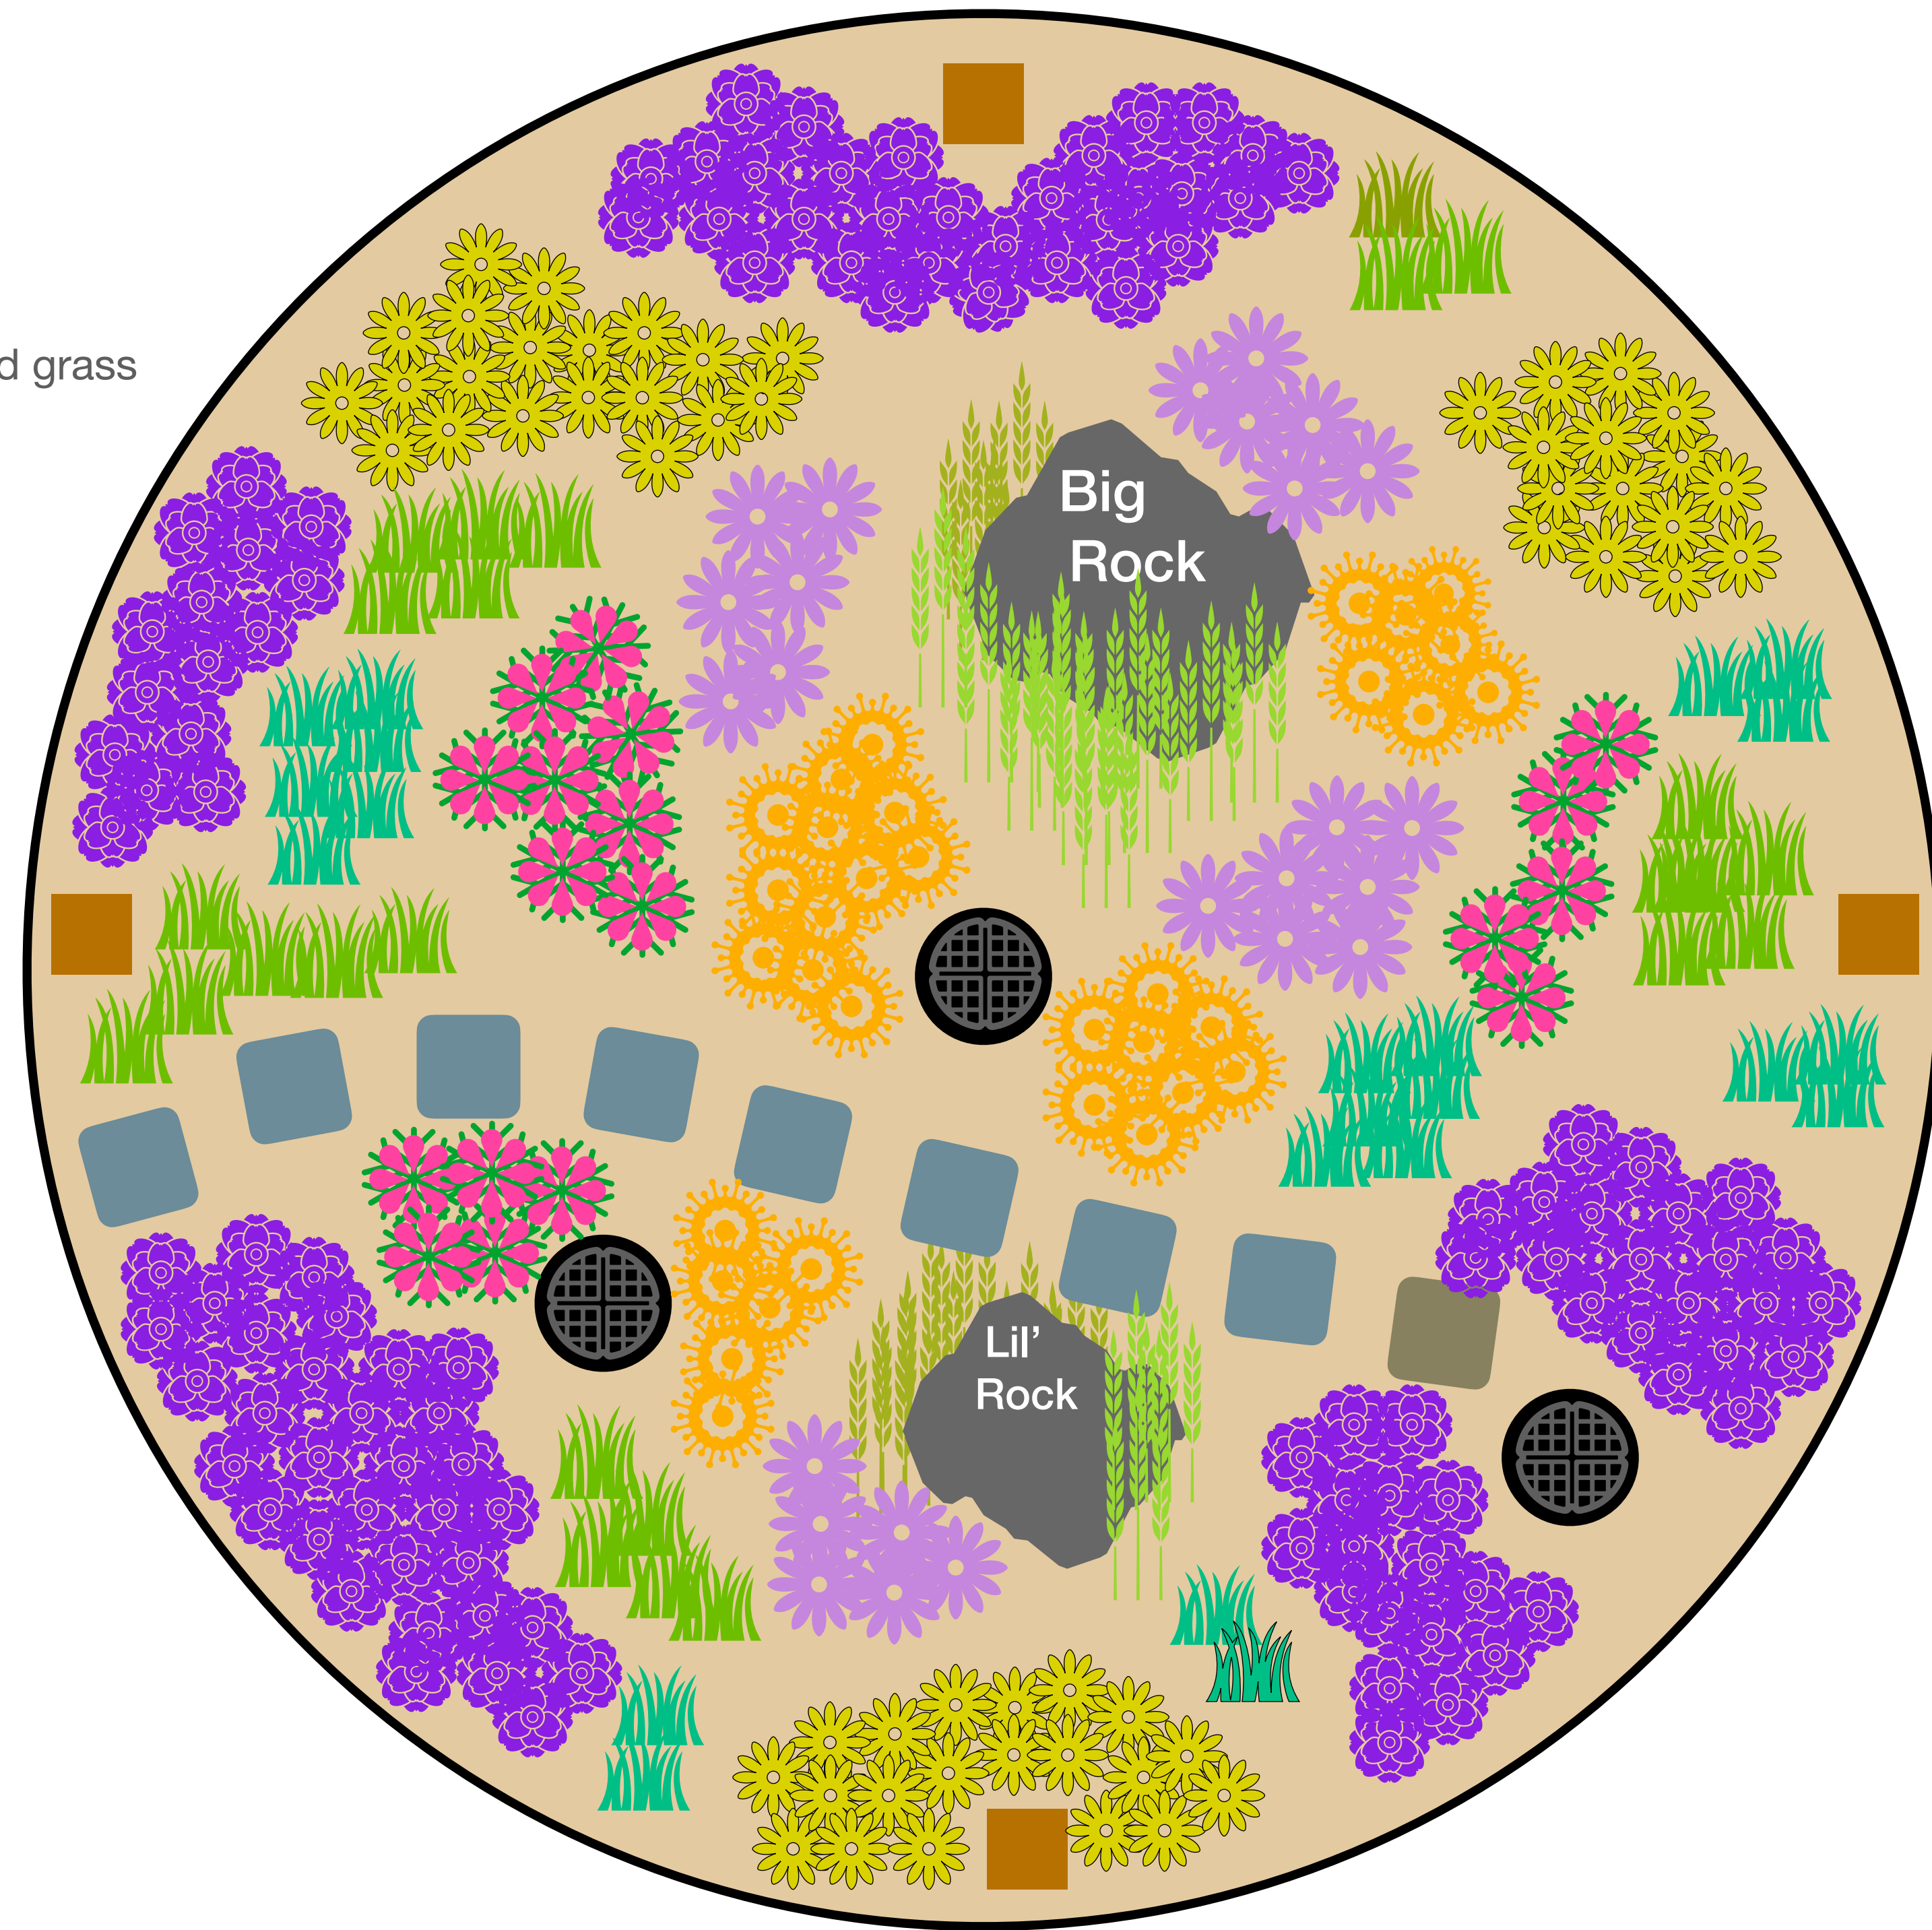

-  Moss Phlox ground cover
-  Threadleaf Coreopsis
-  Ravennagrass or other tall wild grass
-  Purple coneflower
-  Goldenrod
-  Prairie Drop Seed
-  Little Blue Stem
-  Milkweed
-  Mulch fill
-  Manhole cover
-  Signpost

Moss Phlox- Ground Cover

Threadleaf Coreopsis-
Ground Cover

Prairie Dropseed (SpHe)
Height: 2-3'
Fall

Little Bluestem (SpSc)
Height: 2-3'
Fall

Pale Purple Coneflower (EcPa)
Height: 2-3'
Spring

Showy Goldenrod

Ravennegrass.

Common
Milkweed