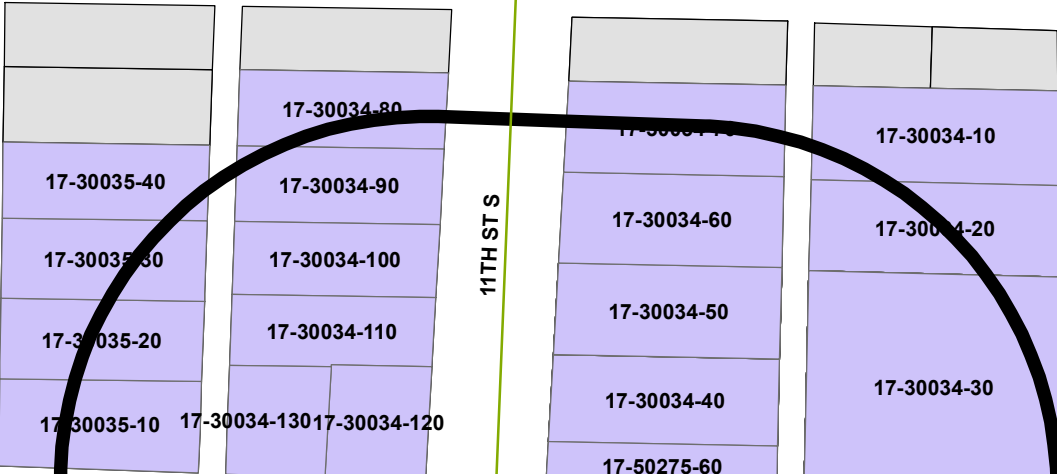

TYLER ST

PARK AVE

11TH ST S

DENTON ST

10TH ST S

REDFIELD ST

WEST AVE S

**Properties within
200ft
of 1024, 1034,
1038 Denton St**