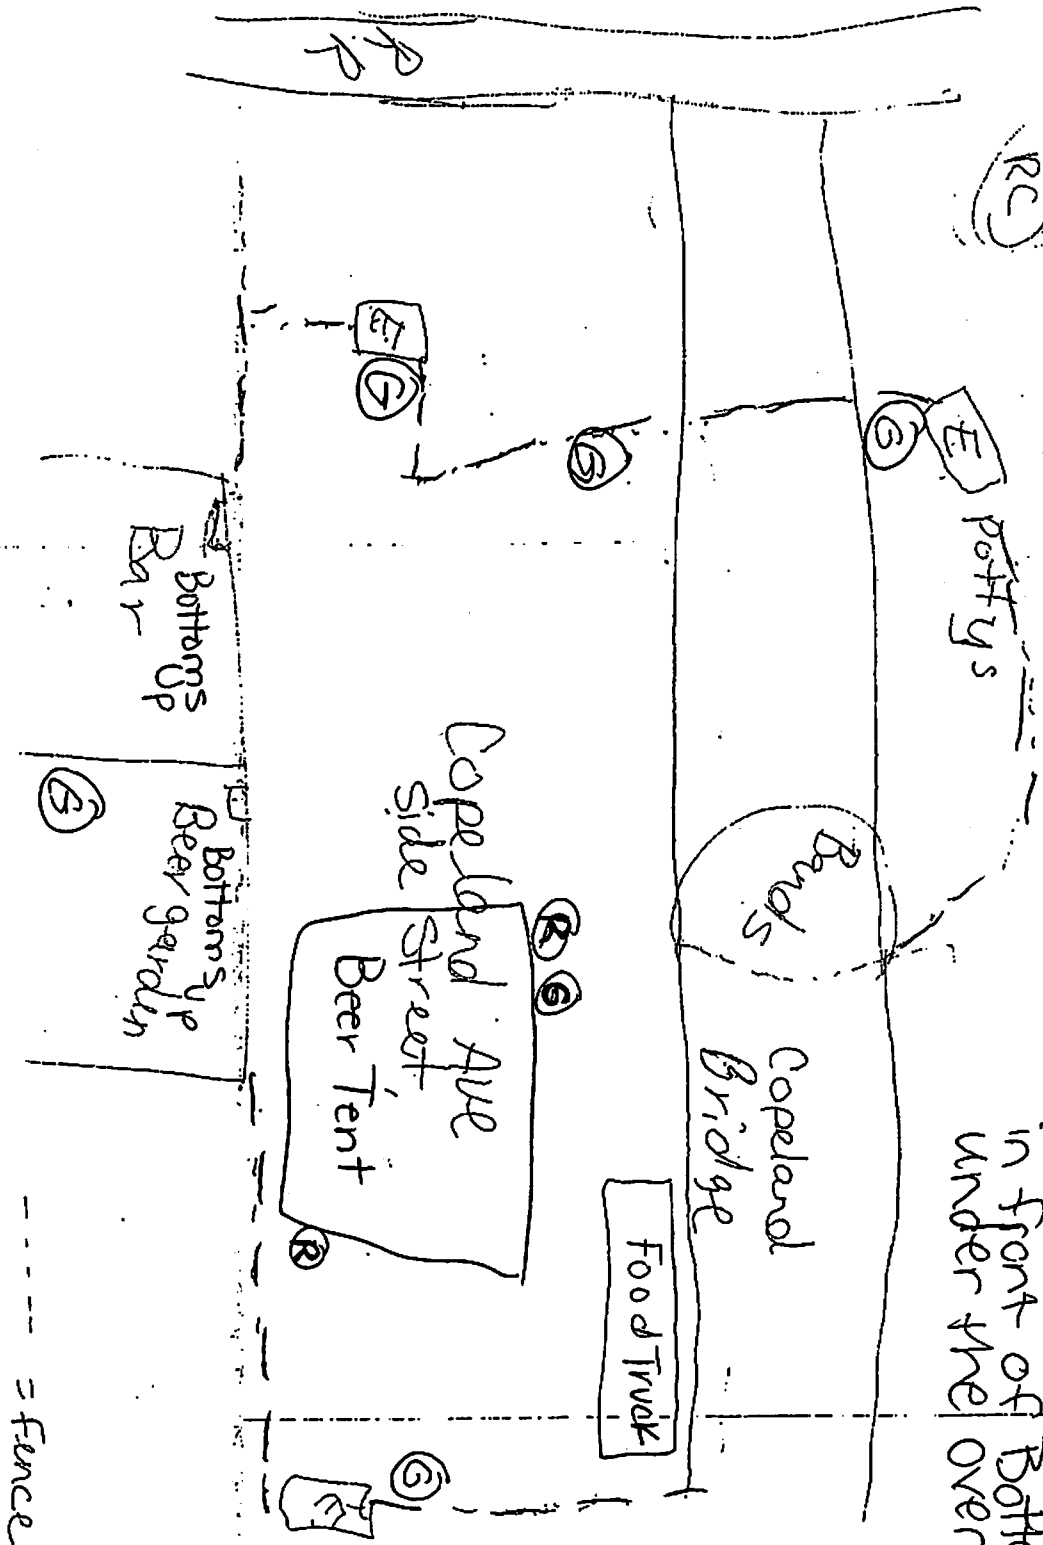

1/2 block of Copeland Ave abutting and adjacent to 500 Copeland Ave extending under Copeland bridge.

sales / service description
 The 500 block of Copeland Ave in front of Bottoms Up and under the overpass.

E = exit
 G = garbage
 R = recycling

--- = fence

* they also manually separate trash & recycling