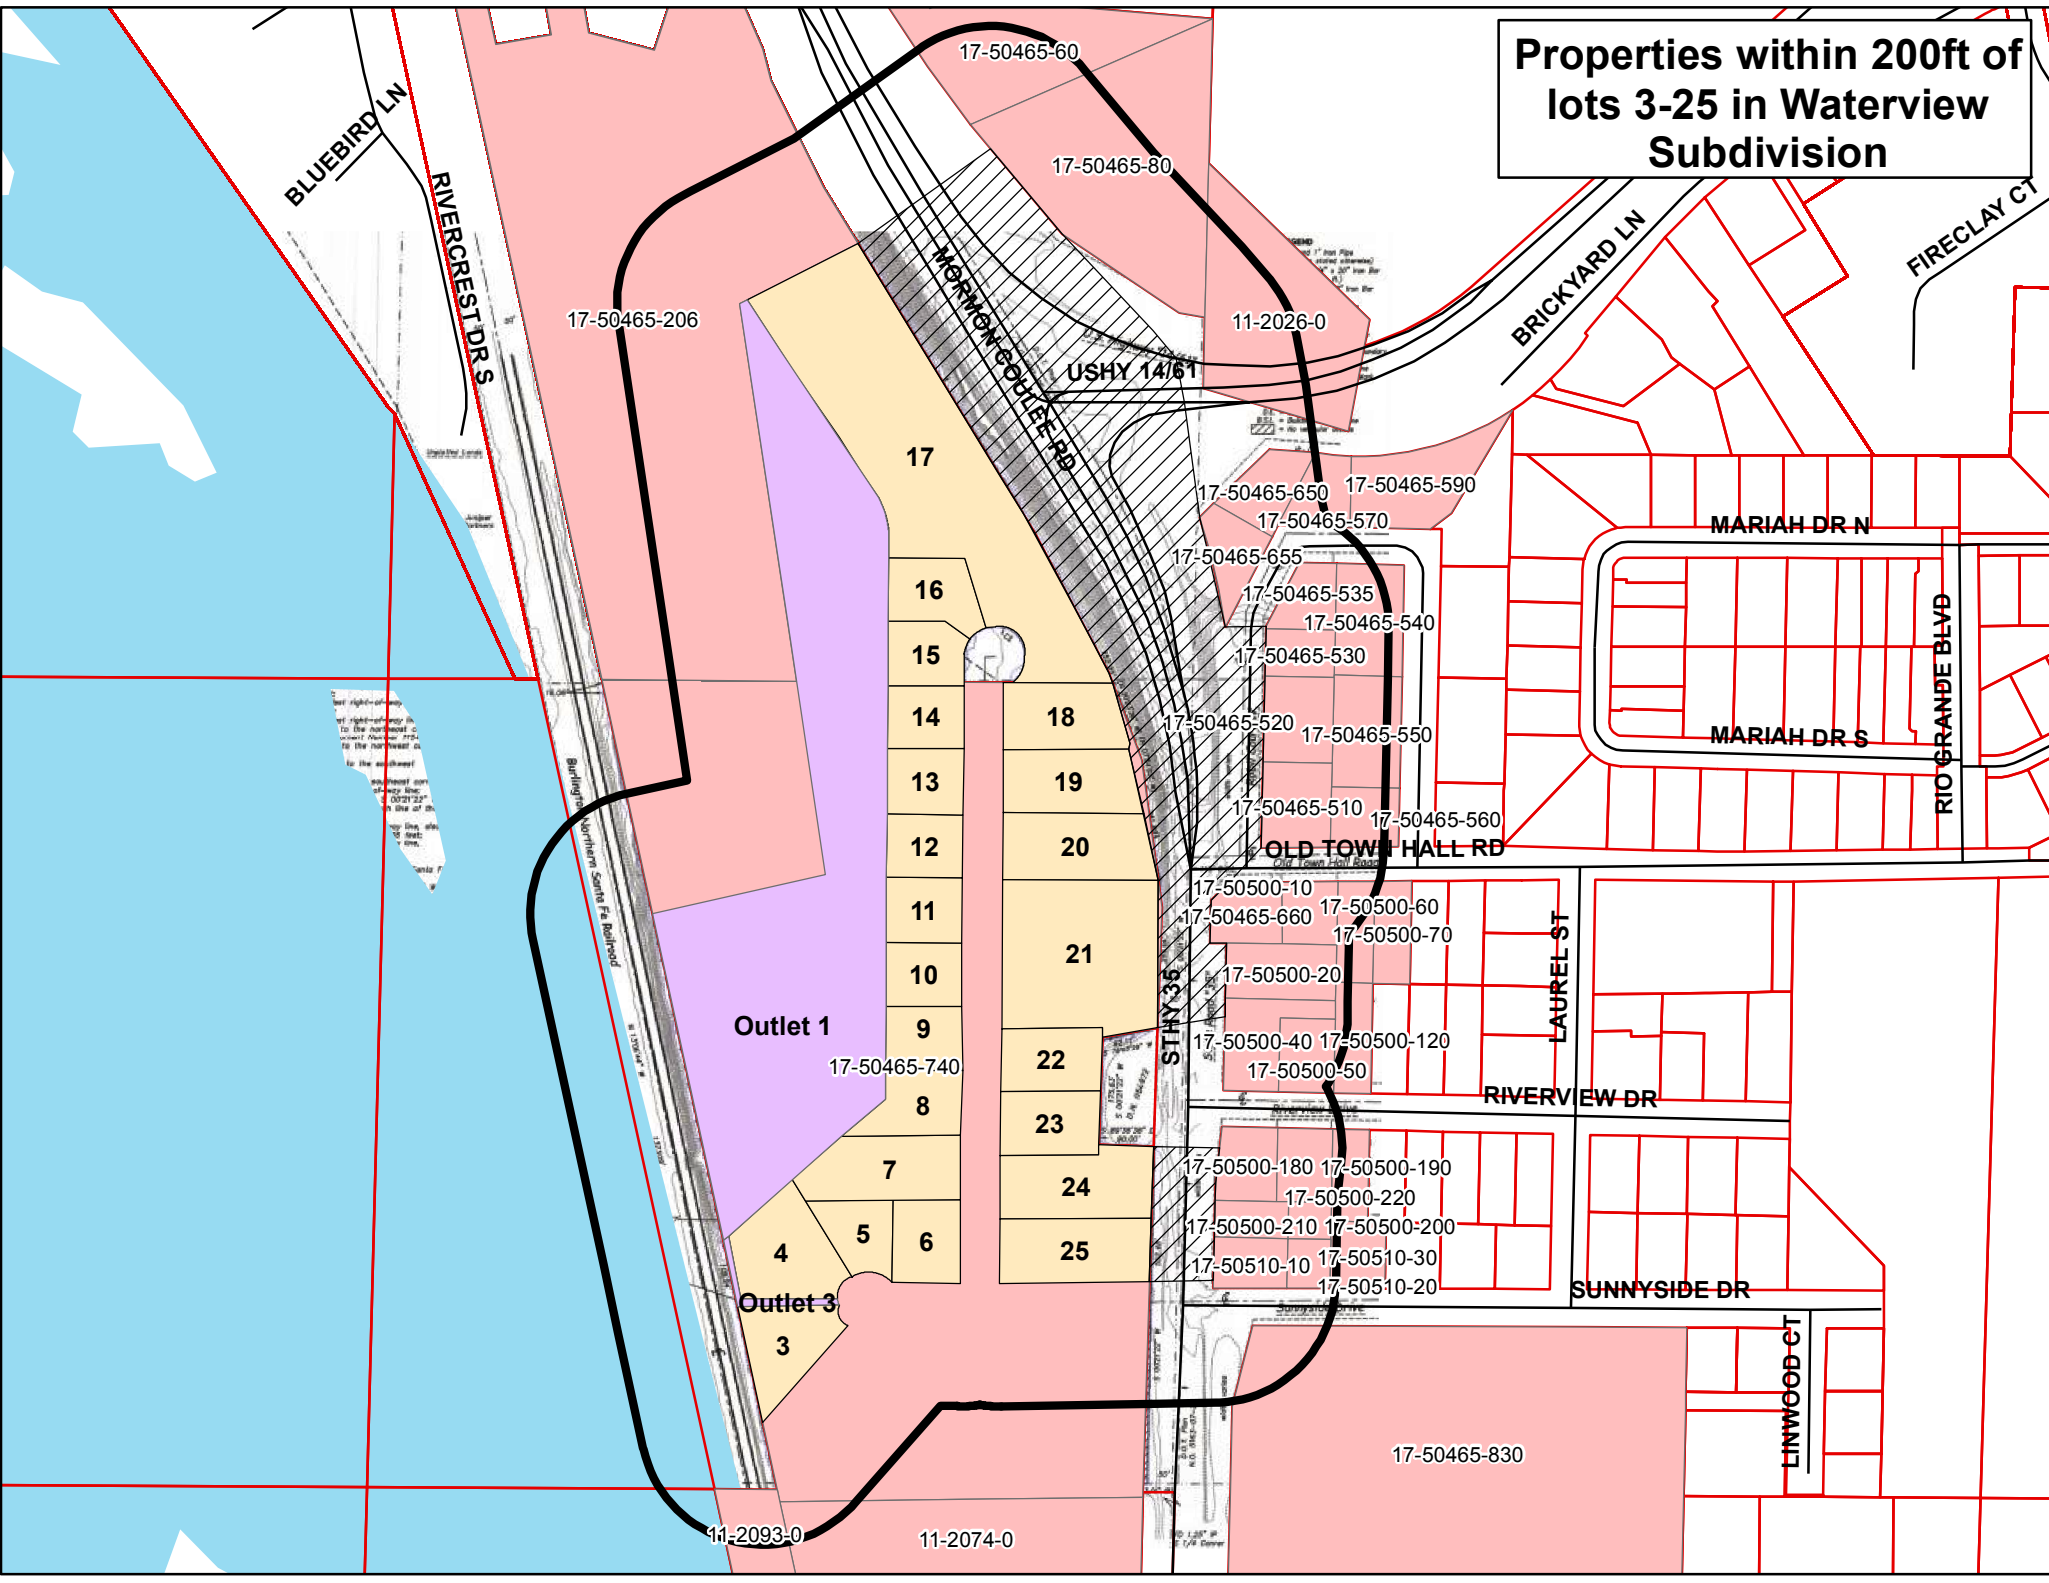

**Properties within 200ft of
lots 3-25 in Waterview
Subdivision**

BLUEBIRD LN

RIVERCREST DR S

17-50465-60

17-50465-80

17-50465-206

17

11-2026-0

RIVERVIEW DR

7

24

17-50500-180

17-50500-190

17-50500-220

4

5