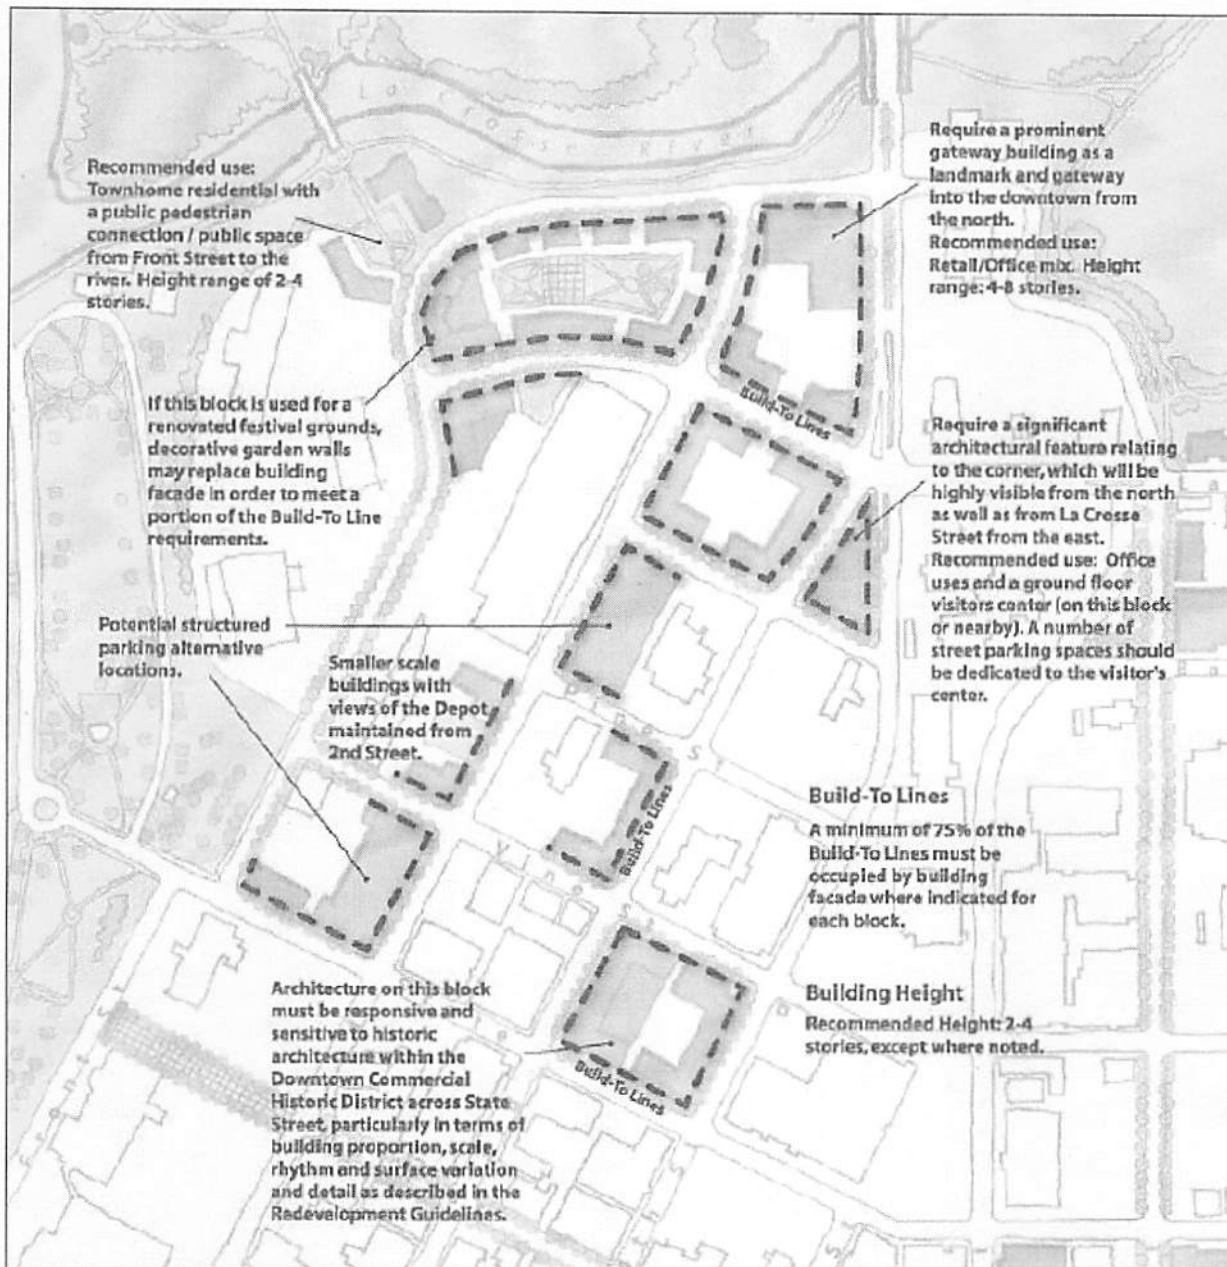

LA CROSSE RIVER SOUTH NEIGHBORHOOD
Redevelopment Site Specific Guidelines

Fig. 10.9-La Crosse River South Neighborhood: Redevelopment Site Specific Guidelines