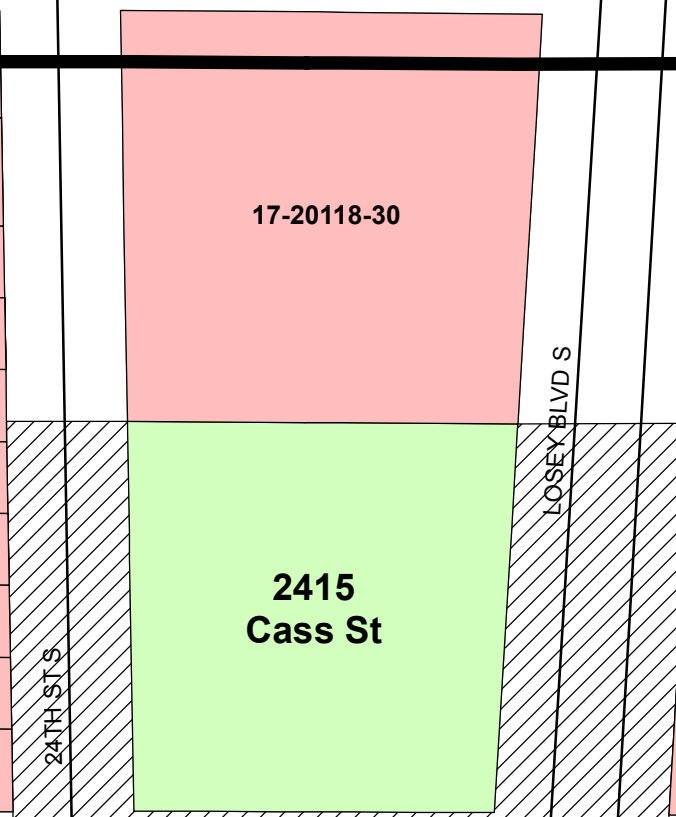

KING ST

23RD ST S

26TH ST S

CASS ST

24TH ST S

LOSEY BLVD S

Properties within 200ft of 2415 Cass St