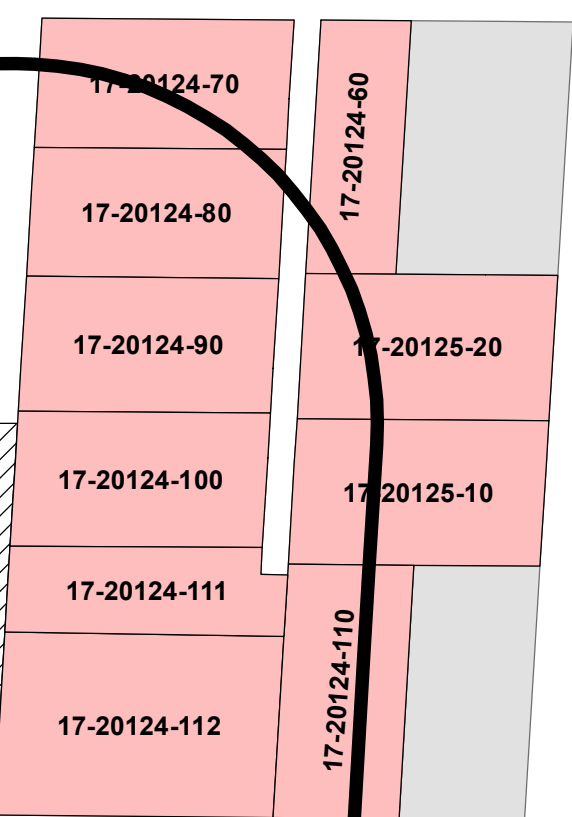

KING ST

23RD ST S

26TH ST S

CASS ST

24TH ST S

LOSEY BLVD S

Properties within 200ft of 2415 Cass St