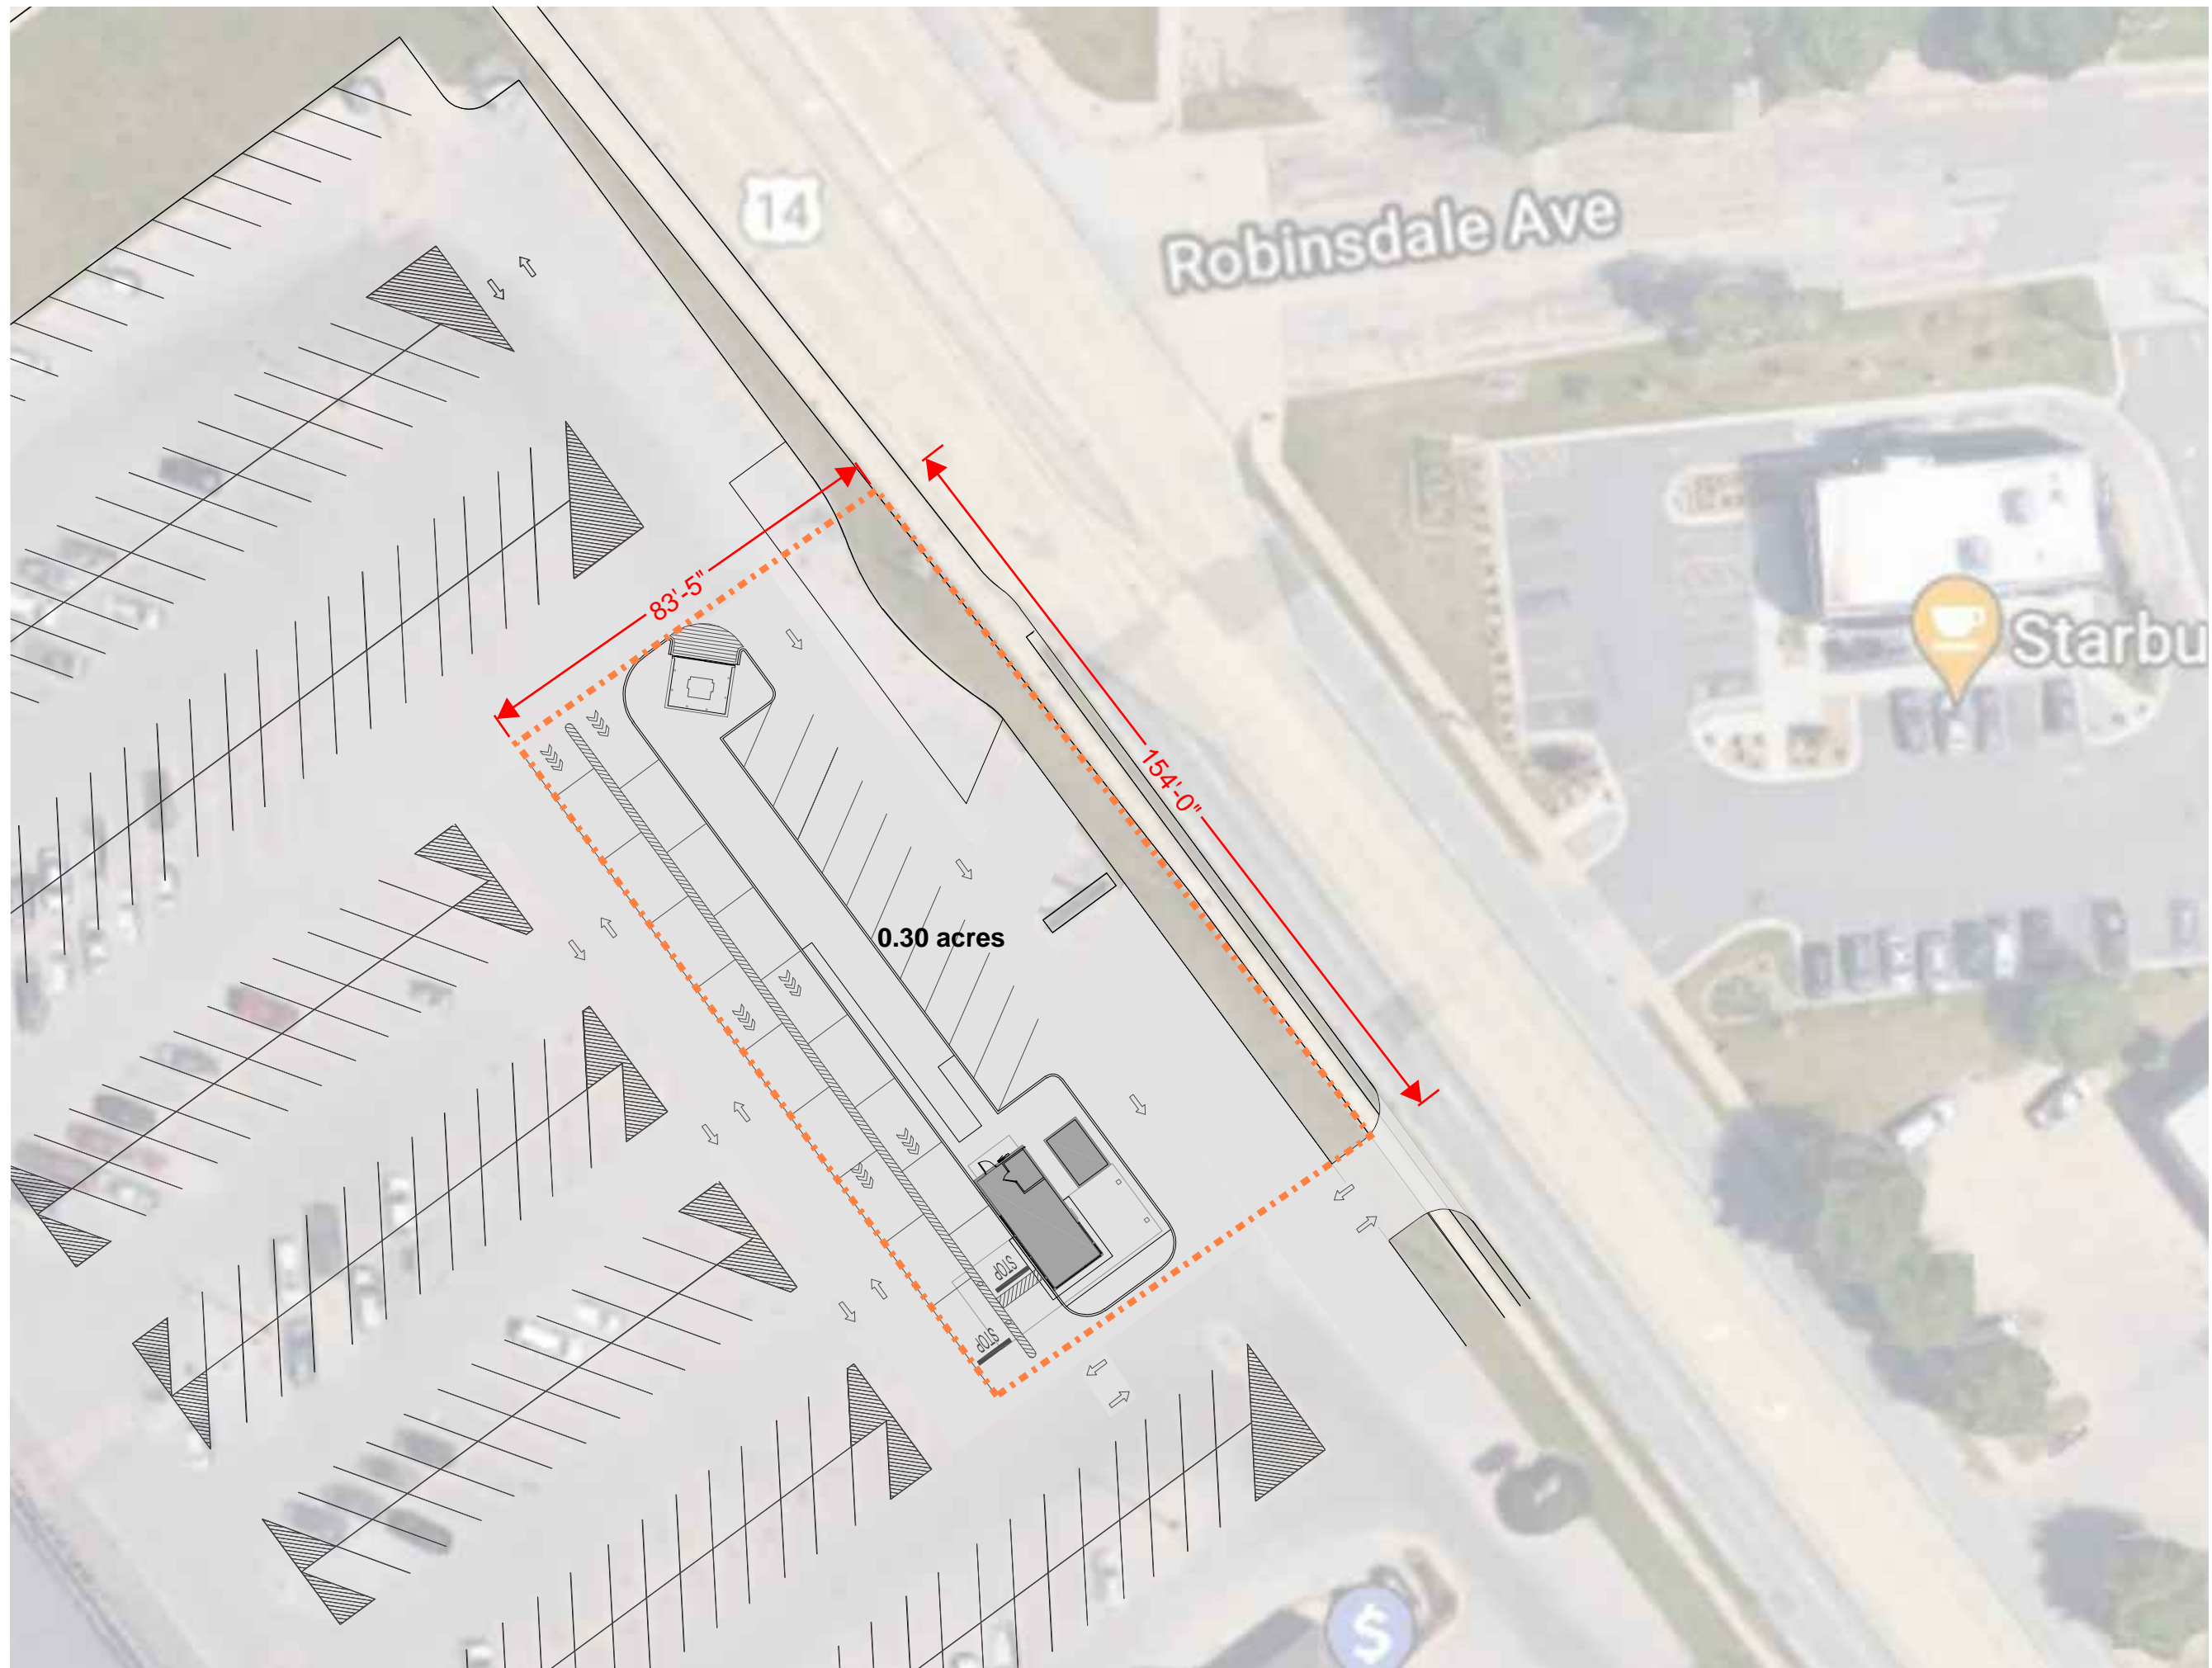

CONCEPTUAL SITE PLAN IS PREPARED FOR PRELIMINARY TEST FIT PURPOSES ONLY AND SHALL NOT BE USED FOR CONSTRUCTION.

3960 MORMON
COULEE
LA CROSSE, WISCONSIN