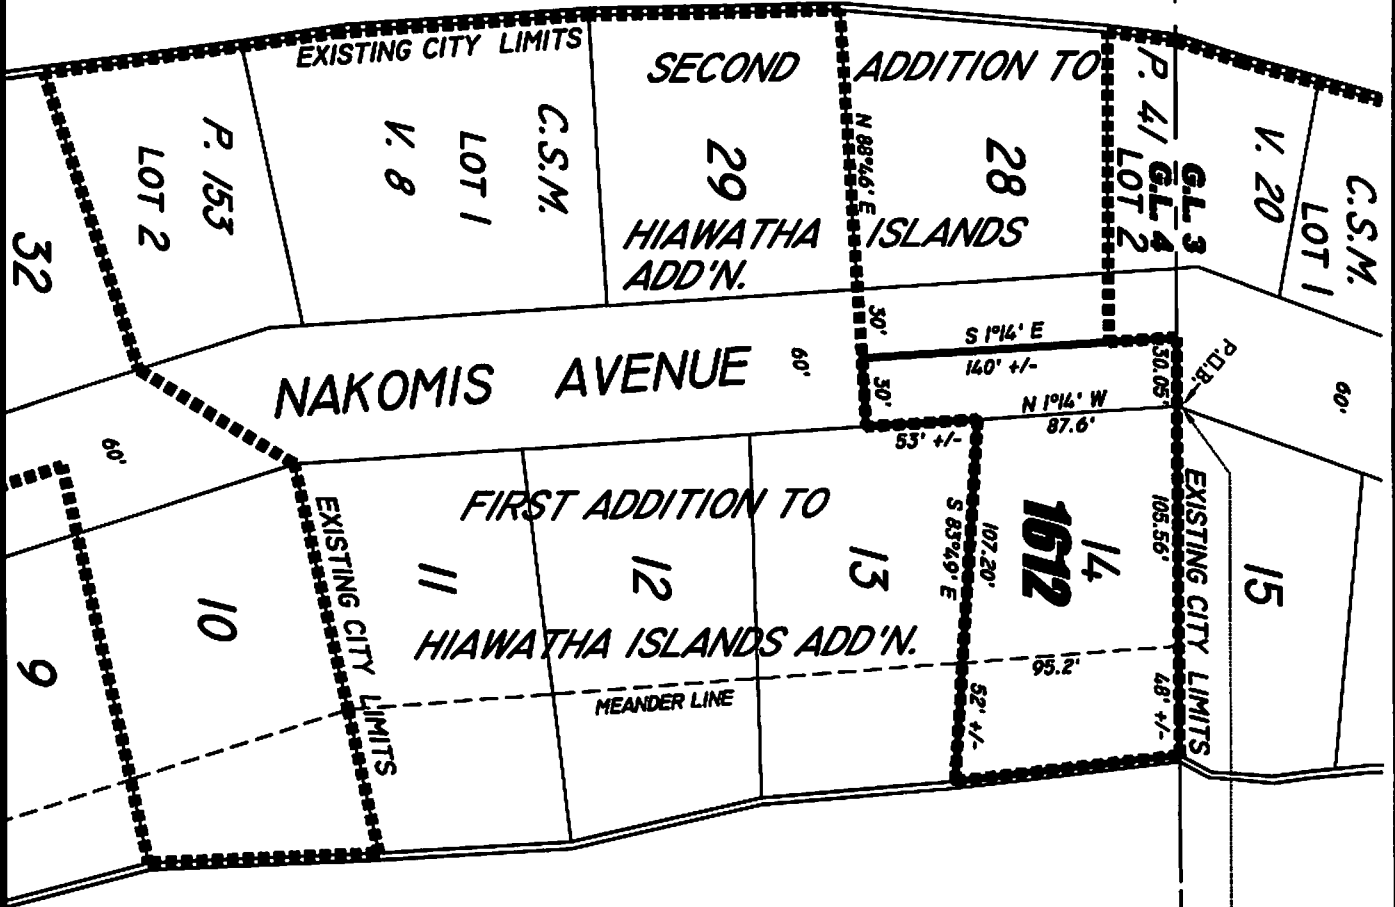

RICHMOND BAY

BLACK RIVER

1612 Nakomis Avenue Annexation

EAST 1/4 CORNER
SECTION 19
TOWNSHIP 16 NORTH
RANGE 7 WEST
RAILROAD SPIKE W / DRILL HOLE