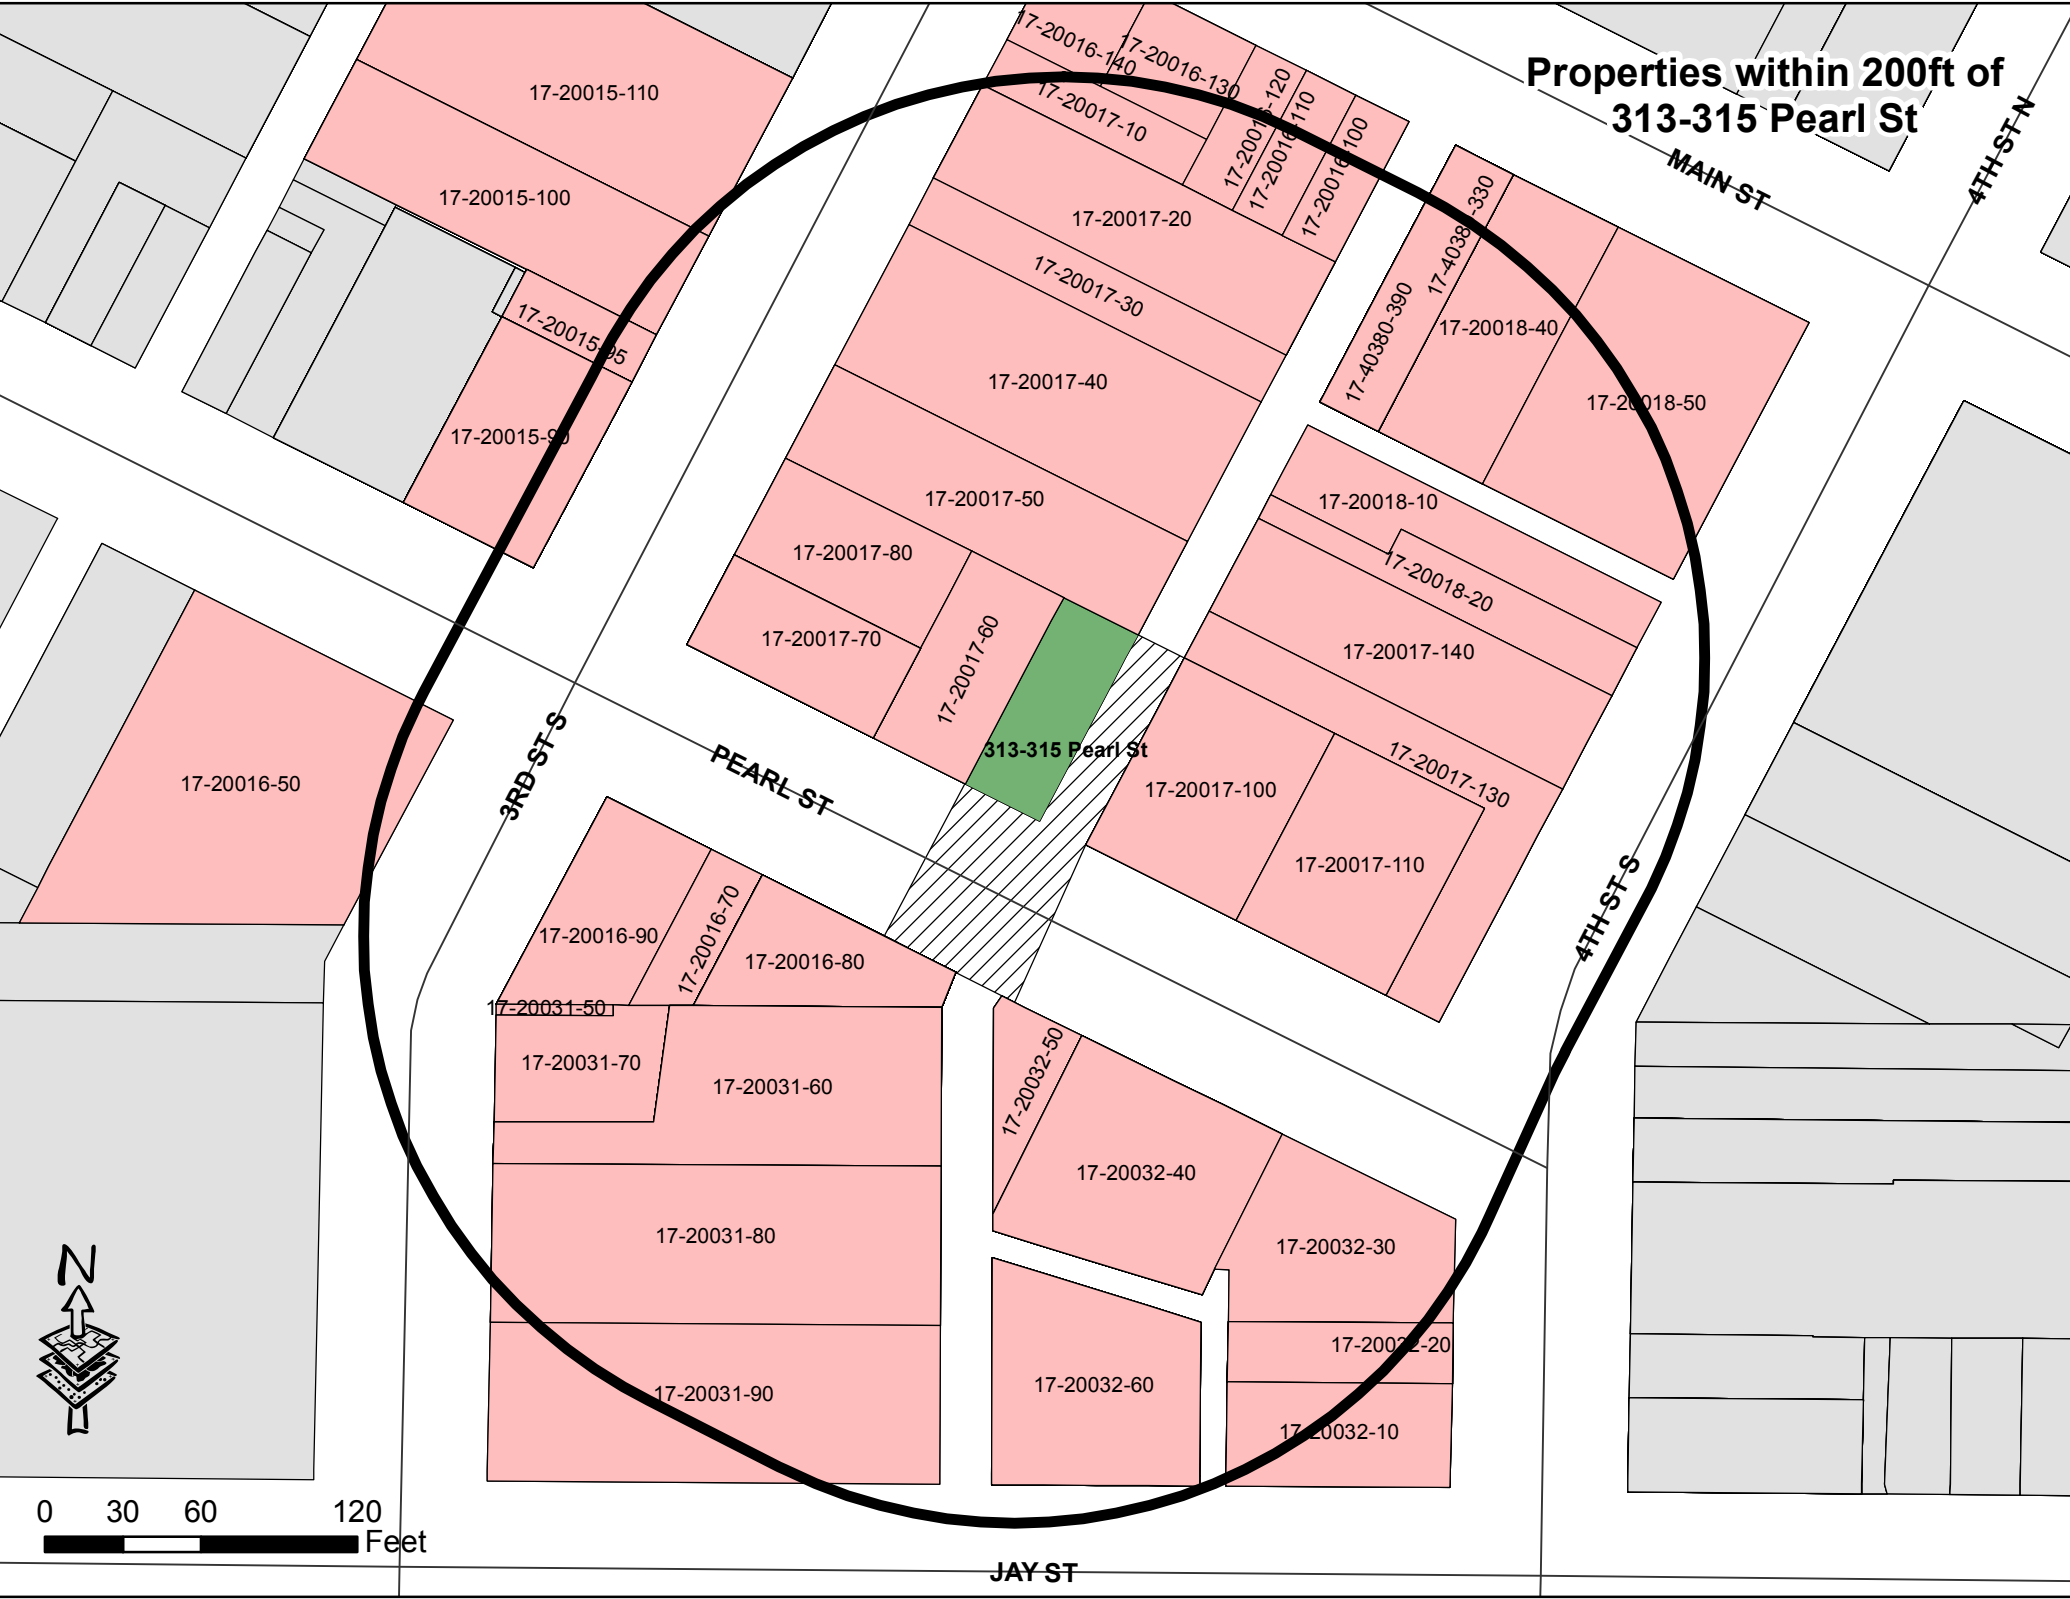

**Properties within 200ft of  
313-315 Pearl St**

0 30 60 120 Feet