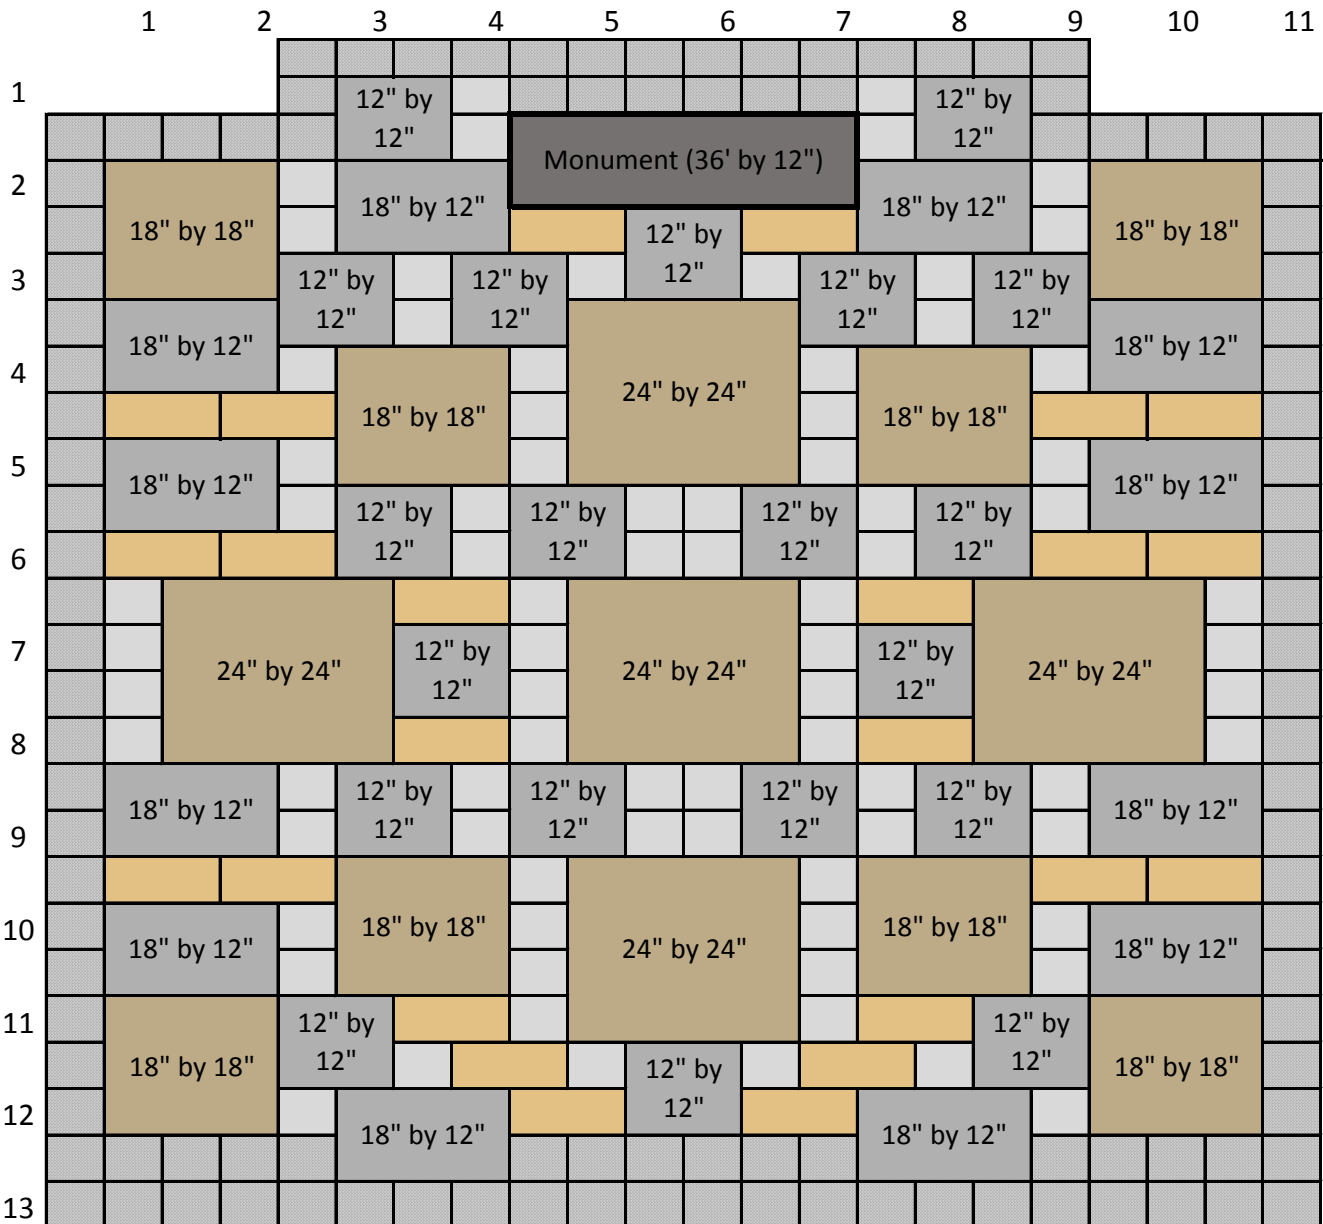

Riverside Park Band Stand Cover Donor Recognition Brick Paver Program

← North

Park Sidewalk (existing)

<u>Paver Colors (5)</u>	Qty of Pavers	Inches Wide	Inches High
Mahogany	5	24	24
Mahogany	8	18	18
Mesabi	12	18	12
Mesabi	20	12	12
Wausau Sunset or Mountain Red	24	12	6
Sierra White	78	6	6
St. Cloud Grey or Charcoal	112	Border pavers, 6" by 6", which will not be inscribed	

Paver area dimensions:
11 feet wide by 13 feet deep