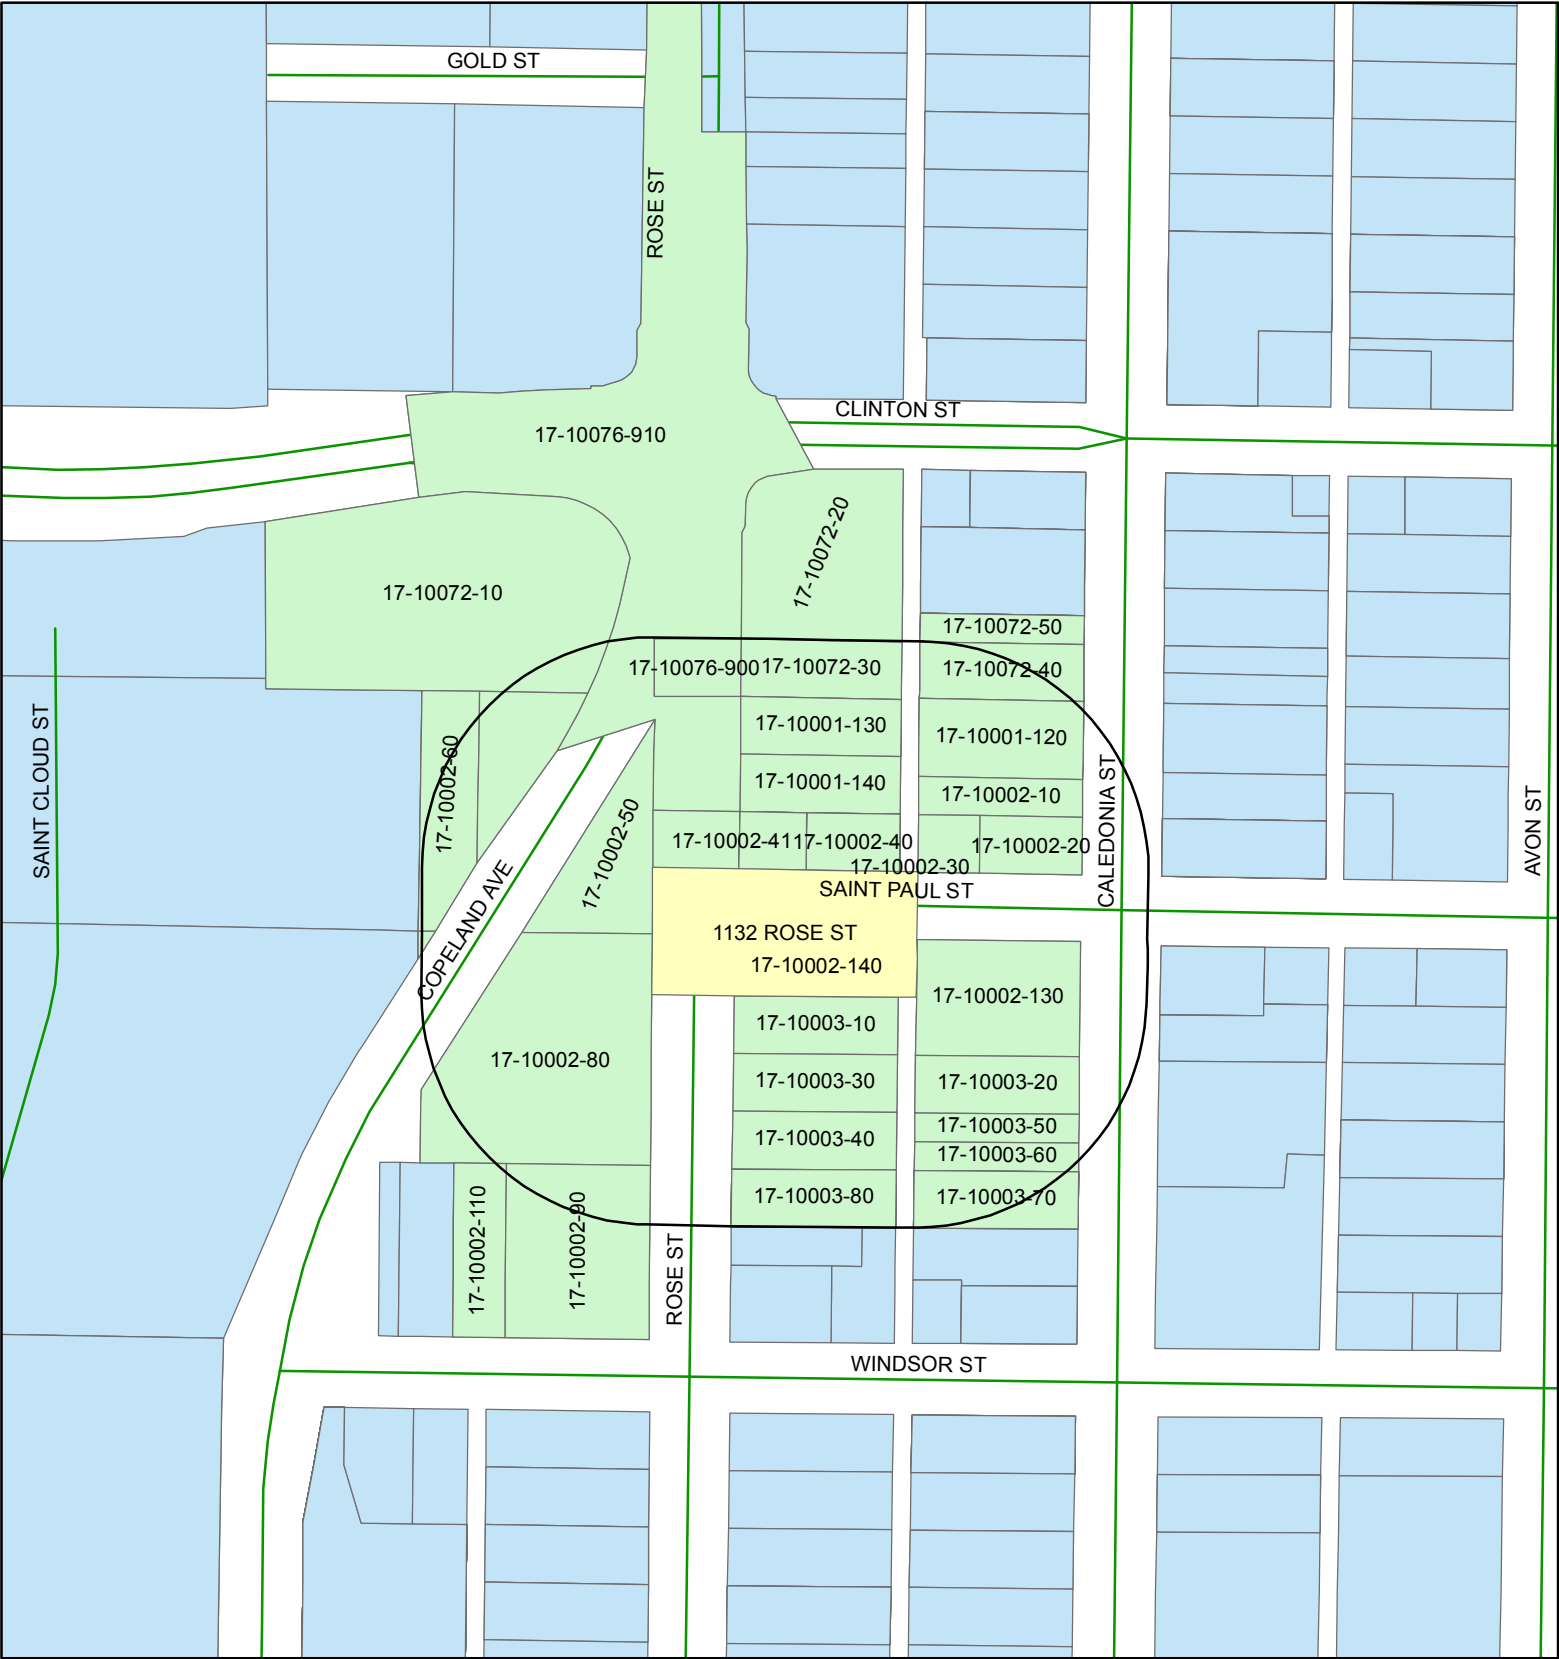

# Properties within 200ft of 1132 Rose St

	200ft Buffer
	1132 Rose St
	Properties within 200ft

Created by: Michael Williams, 2015  
 Source: City of La Crosse