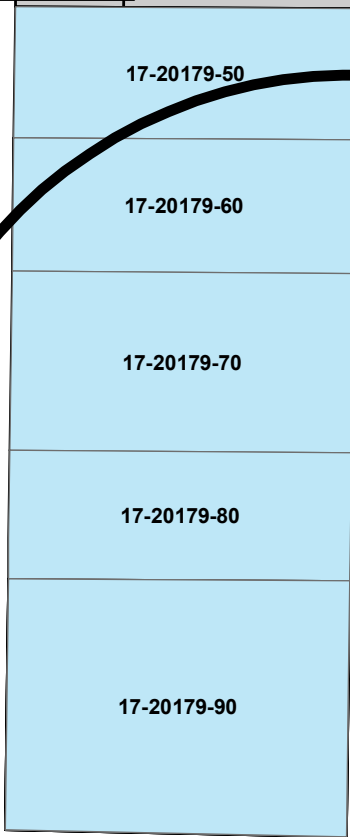

**Properties within 200ft of
233 9th Street S**

9TH ST S

233 9th Street S

10TH ST S

CASS ST