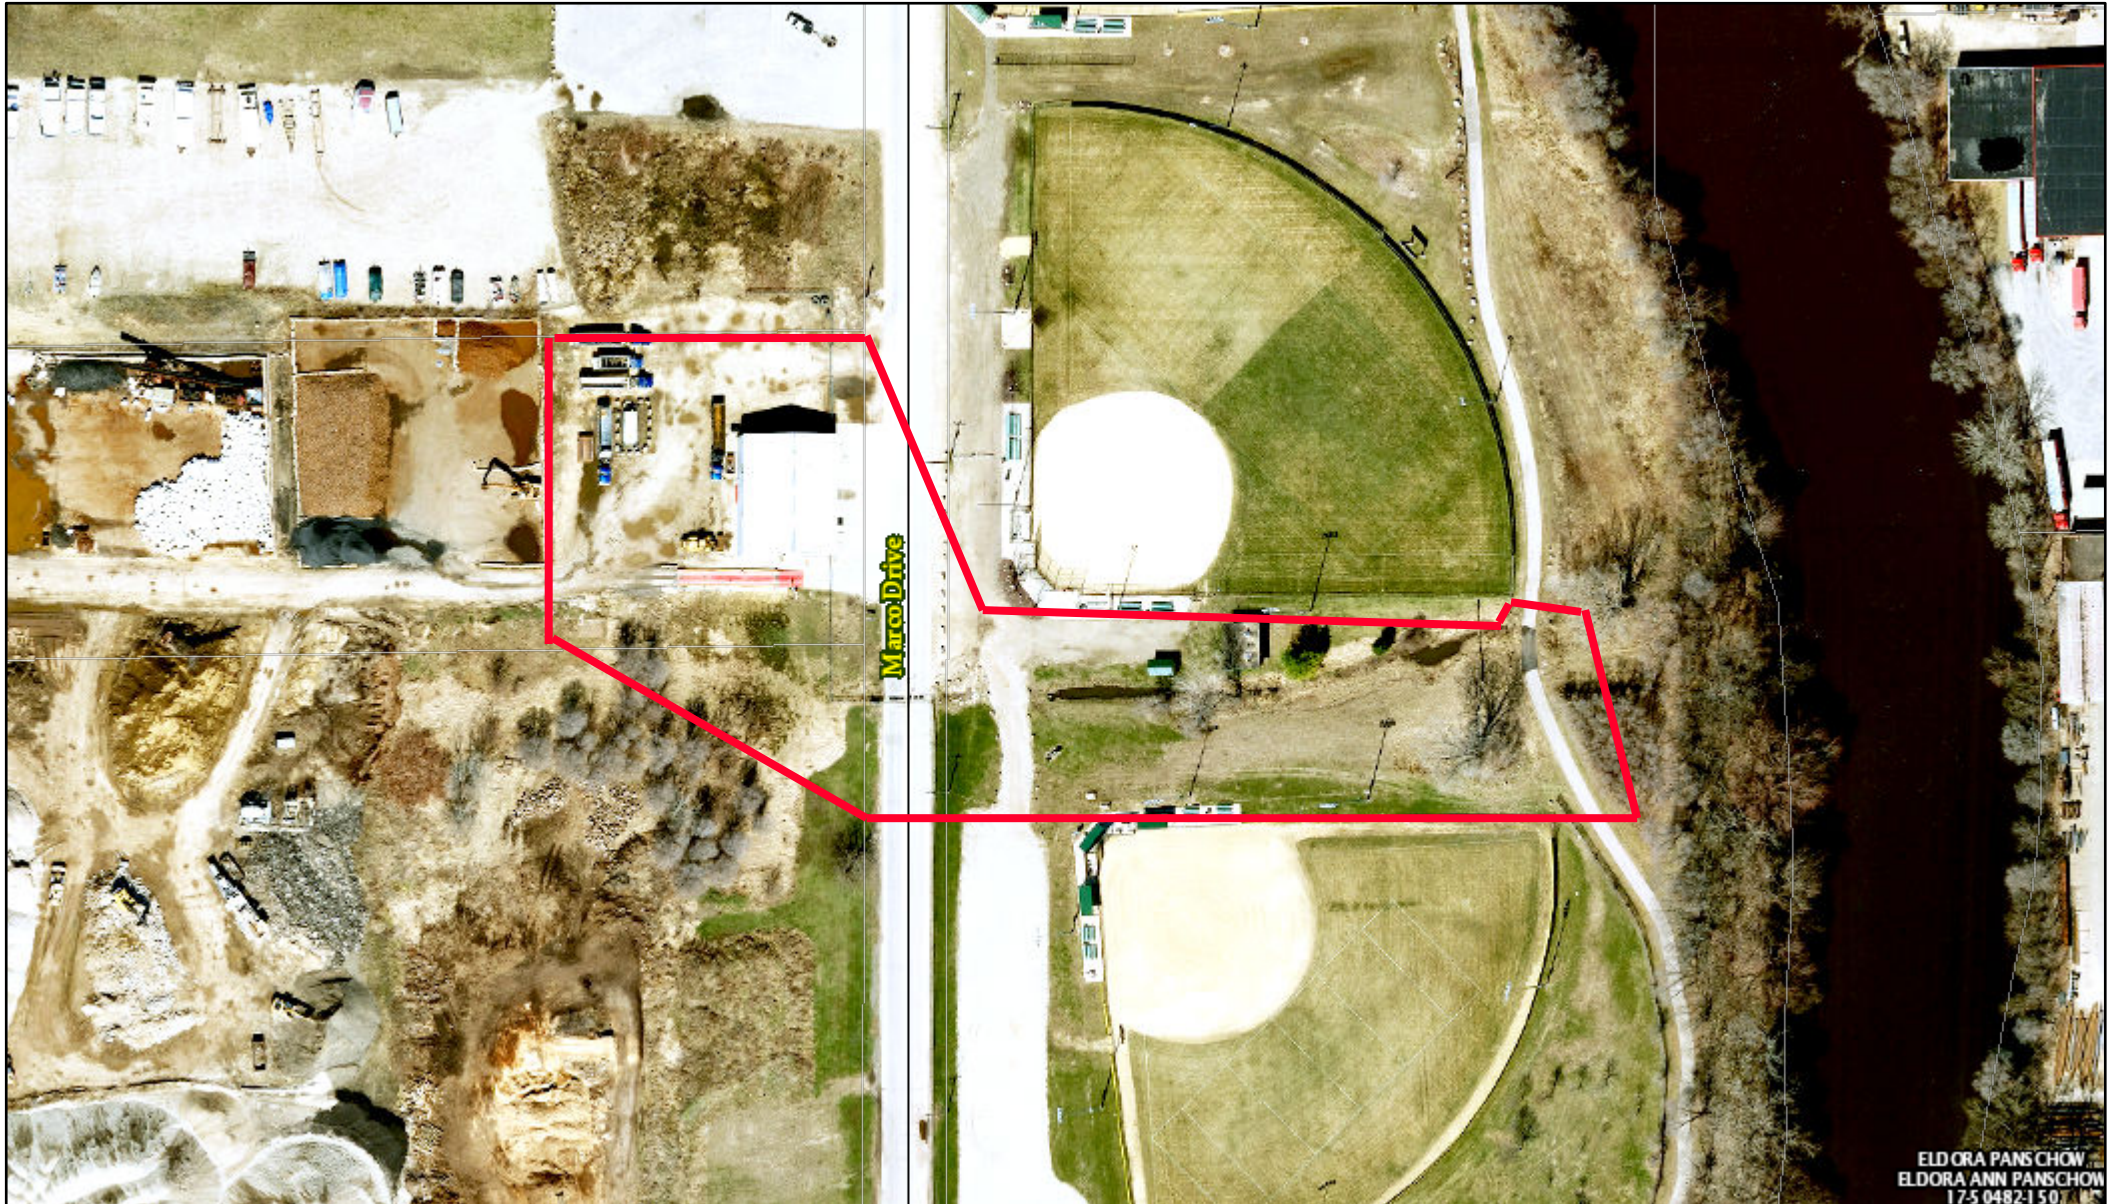

# Sewer Service Area

ELDORA PANSCHOW  
ELDORA ANN PANSCHOW  
17-5 0482-1 507

2/3/2022, 10:19:54 AM

- Municipality and Private Roads
- La Crosse County Roads
- County Road
- Municipality Limits
- Federal Highway
- Municipality
- Parcels
- US Highway
- Exit
- Owner Label
- State Road