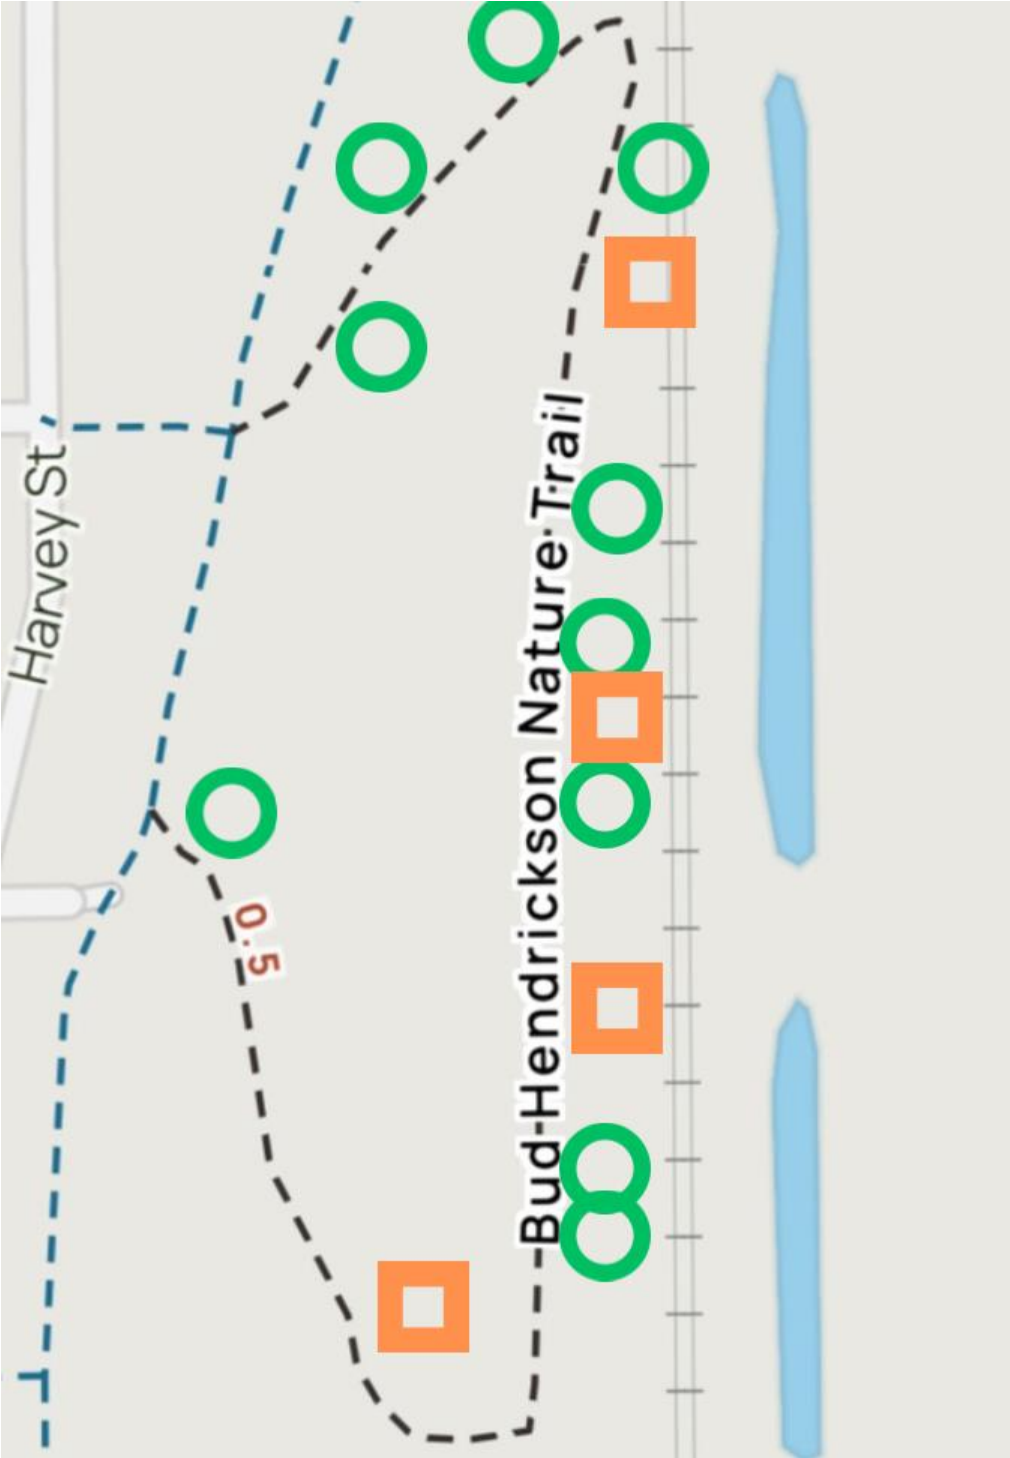

**Map of Locations:**

**Green circle: Tree Identification Sign**

**Orange Square: Bench**

Sign Design

## Black Oak (Quercus Velutina)

Black oaks, along with other oak species, serve as home to the caterpillars of over 500 species of butterflies and moths, making them a vital part of their ecosystem

**Bench Design**