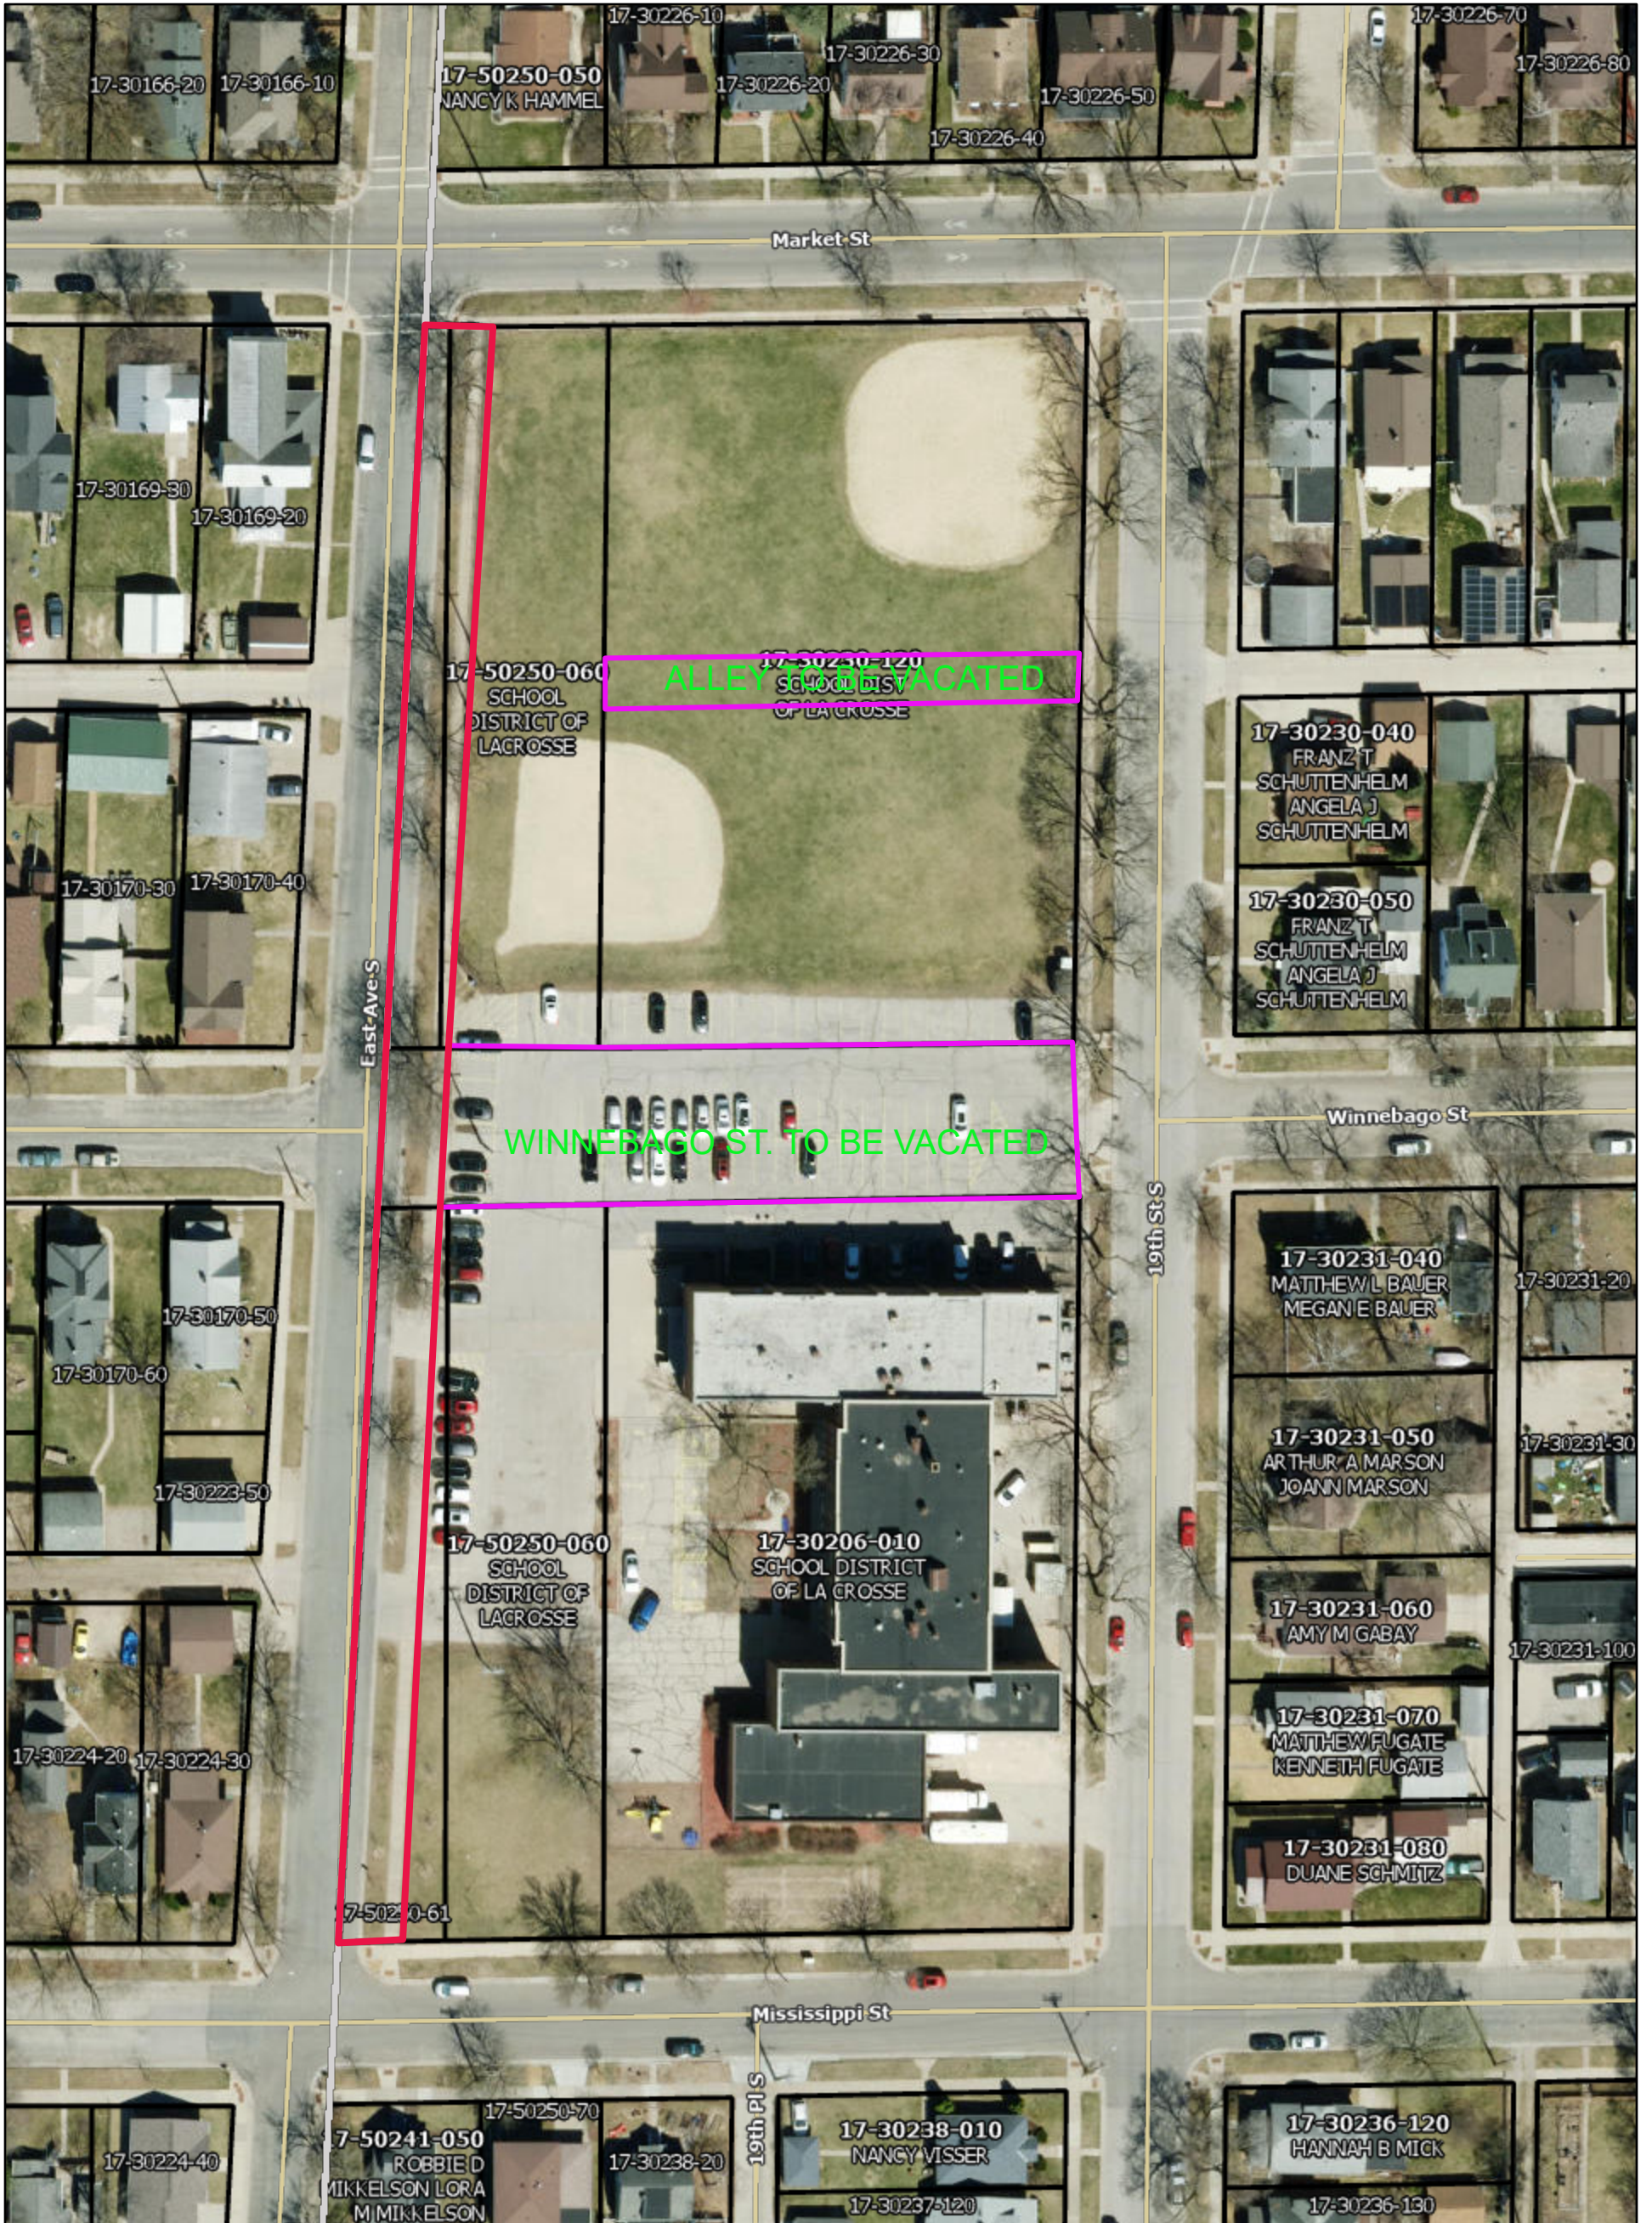

Street / Alley Vacation

4/11/2025, 8:26:45 AM

- Municipality Limits Labels Road Centerlines
- Municipality Limits
- Sections
- Section Labels
- Local Road
- Property Owners with Assessments

La Crosse County, WI
 La Crosse County WI Zoning Planning and Land Information
 Department
 212 6th St N, Suite 1300
 La Crosse, WI 54601