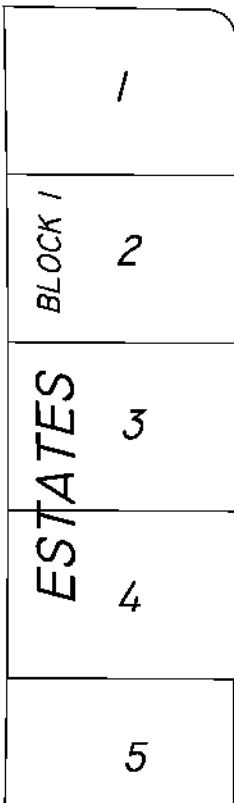

N3172 VISTA CT. NORTH ANNEXATION

0 50' 100' 200'

EXISTING CITY LIMITS

NE 1/4 OF THE NE 1/4 - SEC. 28

SE 1/4 OF THE NE 1/4 - SEC. 28

CITY OF LA CROSSE

TOWN OF MEDARY

STATE HIGHWAY "16"

VISTA COURT NORTH

EXISTING CITY LIMITS