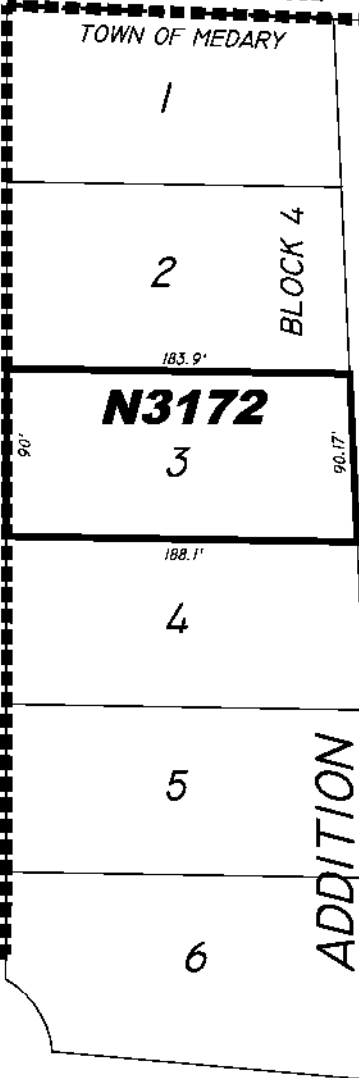

N3172 VISTA CT. NORTH ANNEXATION

0 50' 100' 200'

EXISTING CITY LIMITS

NE 1/4 OF THE NE 1/4 - SEC. 28

SE 1/4 OF THE NE 1/4 - SEC. 28

CITY OF LA CROSSE

TOWN OF MEDARY

STATE HIGHWAY "16"

VISTA COURT NORTH

EXISTING CITY LIMITS