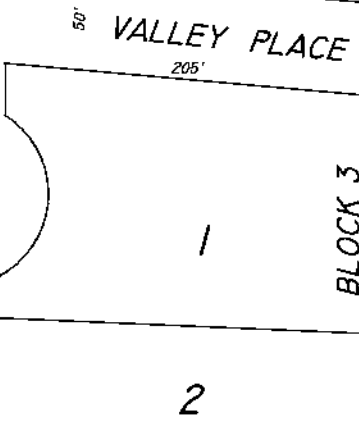

N3172 VISTA CT. NORTH ANNEXATION

0 50' 100' 200'

EXISTING CITY LIMITS

NE 1/4 OF THE NE 1/4 - SEC. 28

SE 1/4 OF THE NE 1/4 - SEC. 28

CITY OF LA CROSSE

TOWN OF MEDARY

STATE HIGHWAY "16"

VISTA COURT NORTH

EXISTING CITY LIMITS