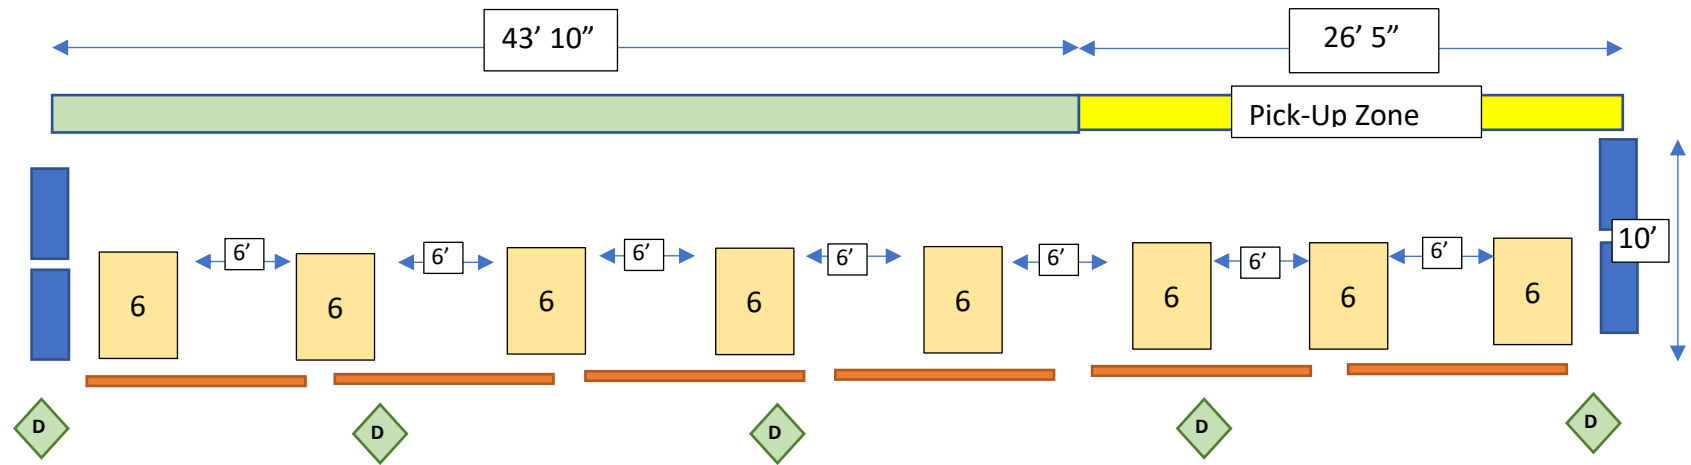

La Crosse Distilling Company Street Café Proposal

Legend

DISTILLERY

EXISTING PATIO

SIDEWALK