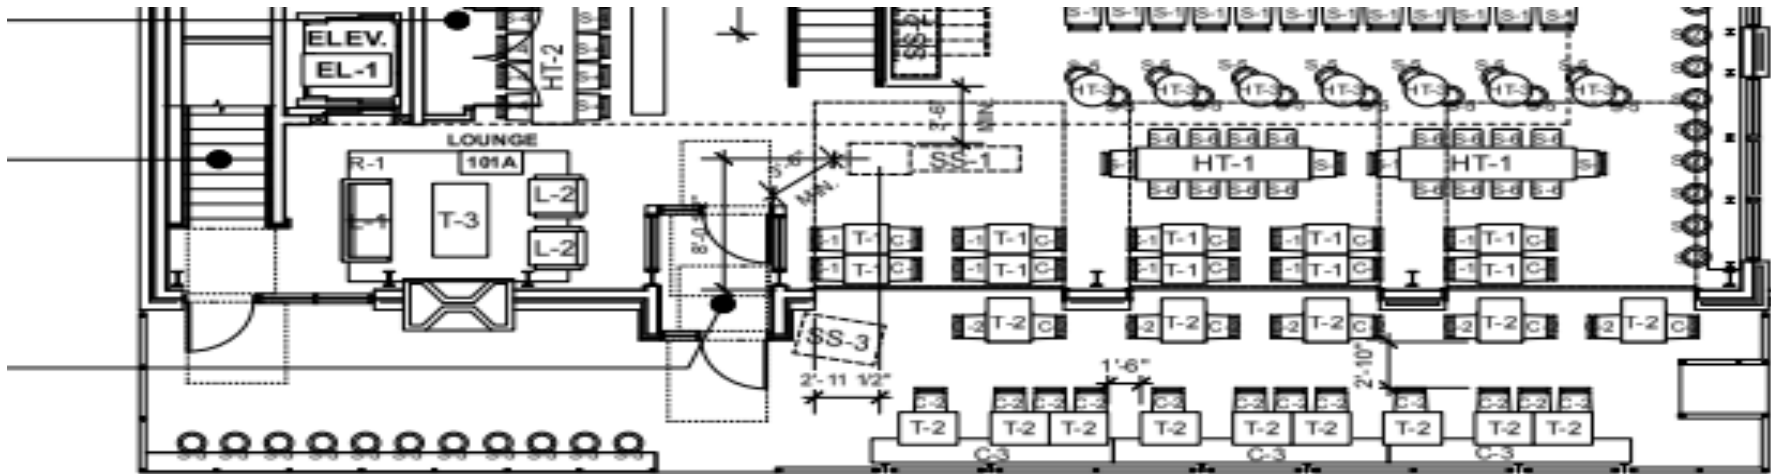

La Crosse Distilling Company Street Café Proposal

Legend

DISTILLERY

EXISTING PATIO

SIDEWALK