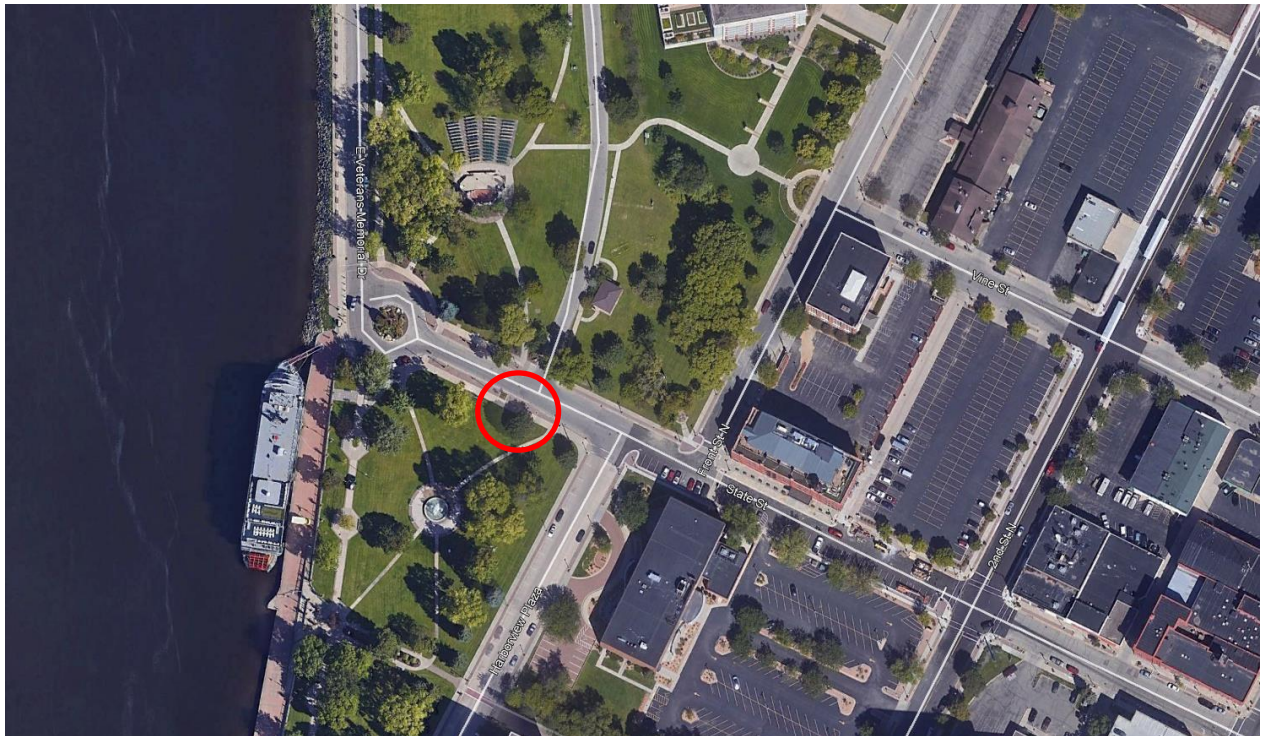

Site Location & Surrounding Properties

Site Location

Aerial Photographs (2015)
Verizon Wireless - LA CROSSE-SC02 - A
 220 Veterans Memorial Drive E
 La Crosse, Wisconsin 54601