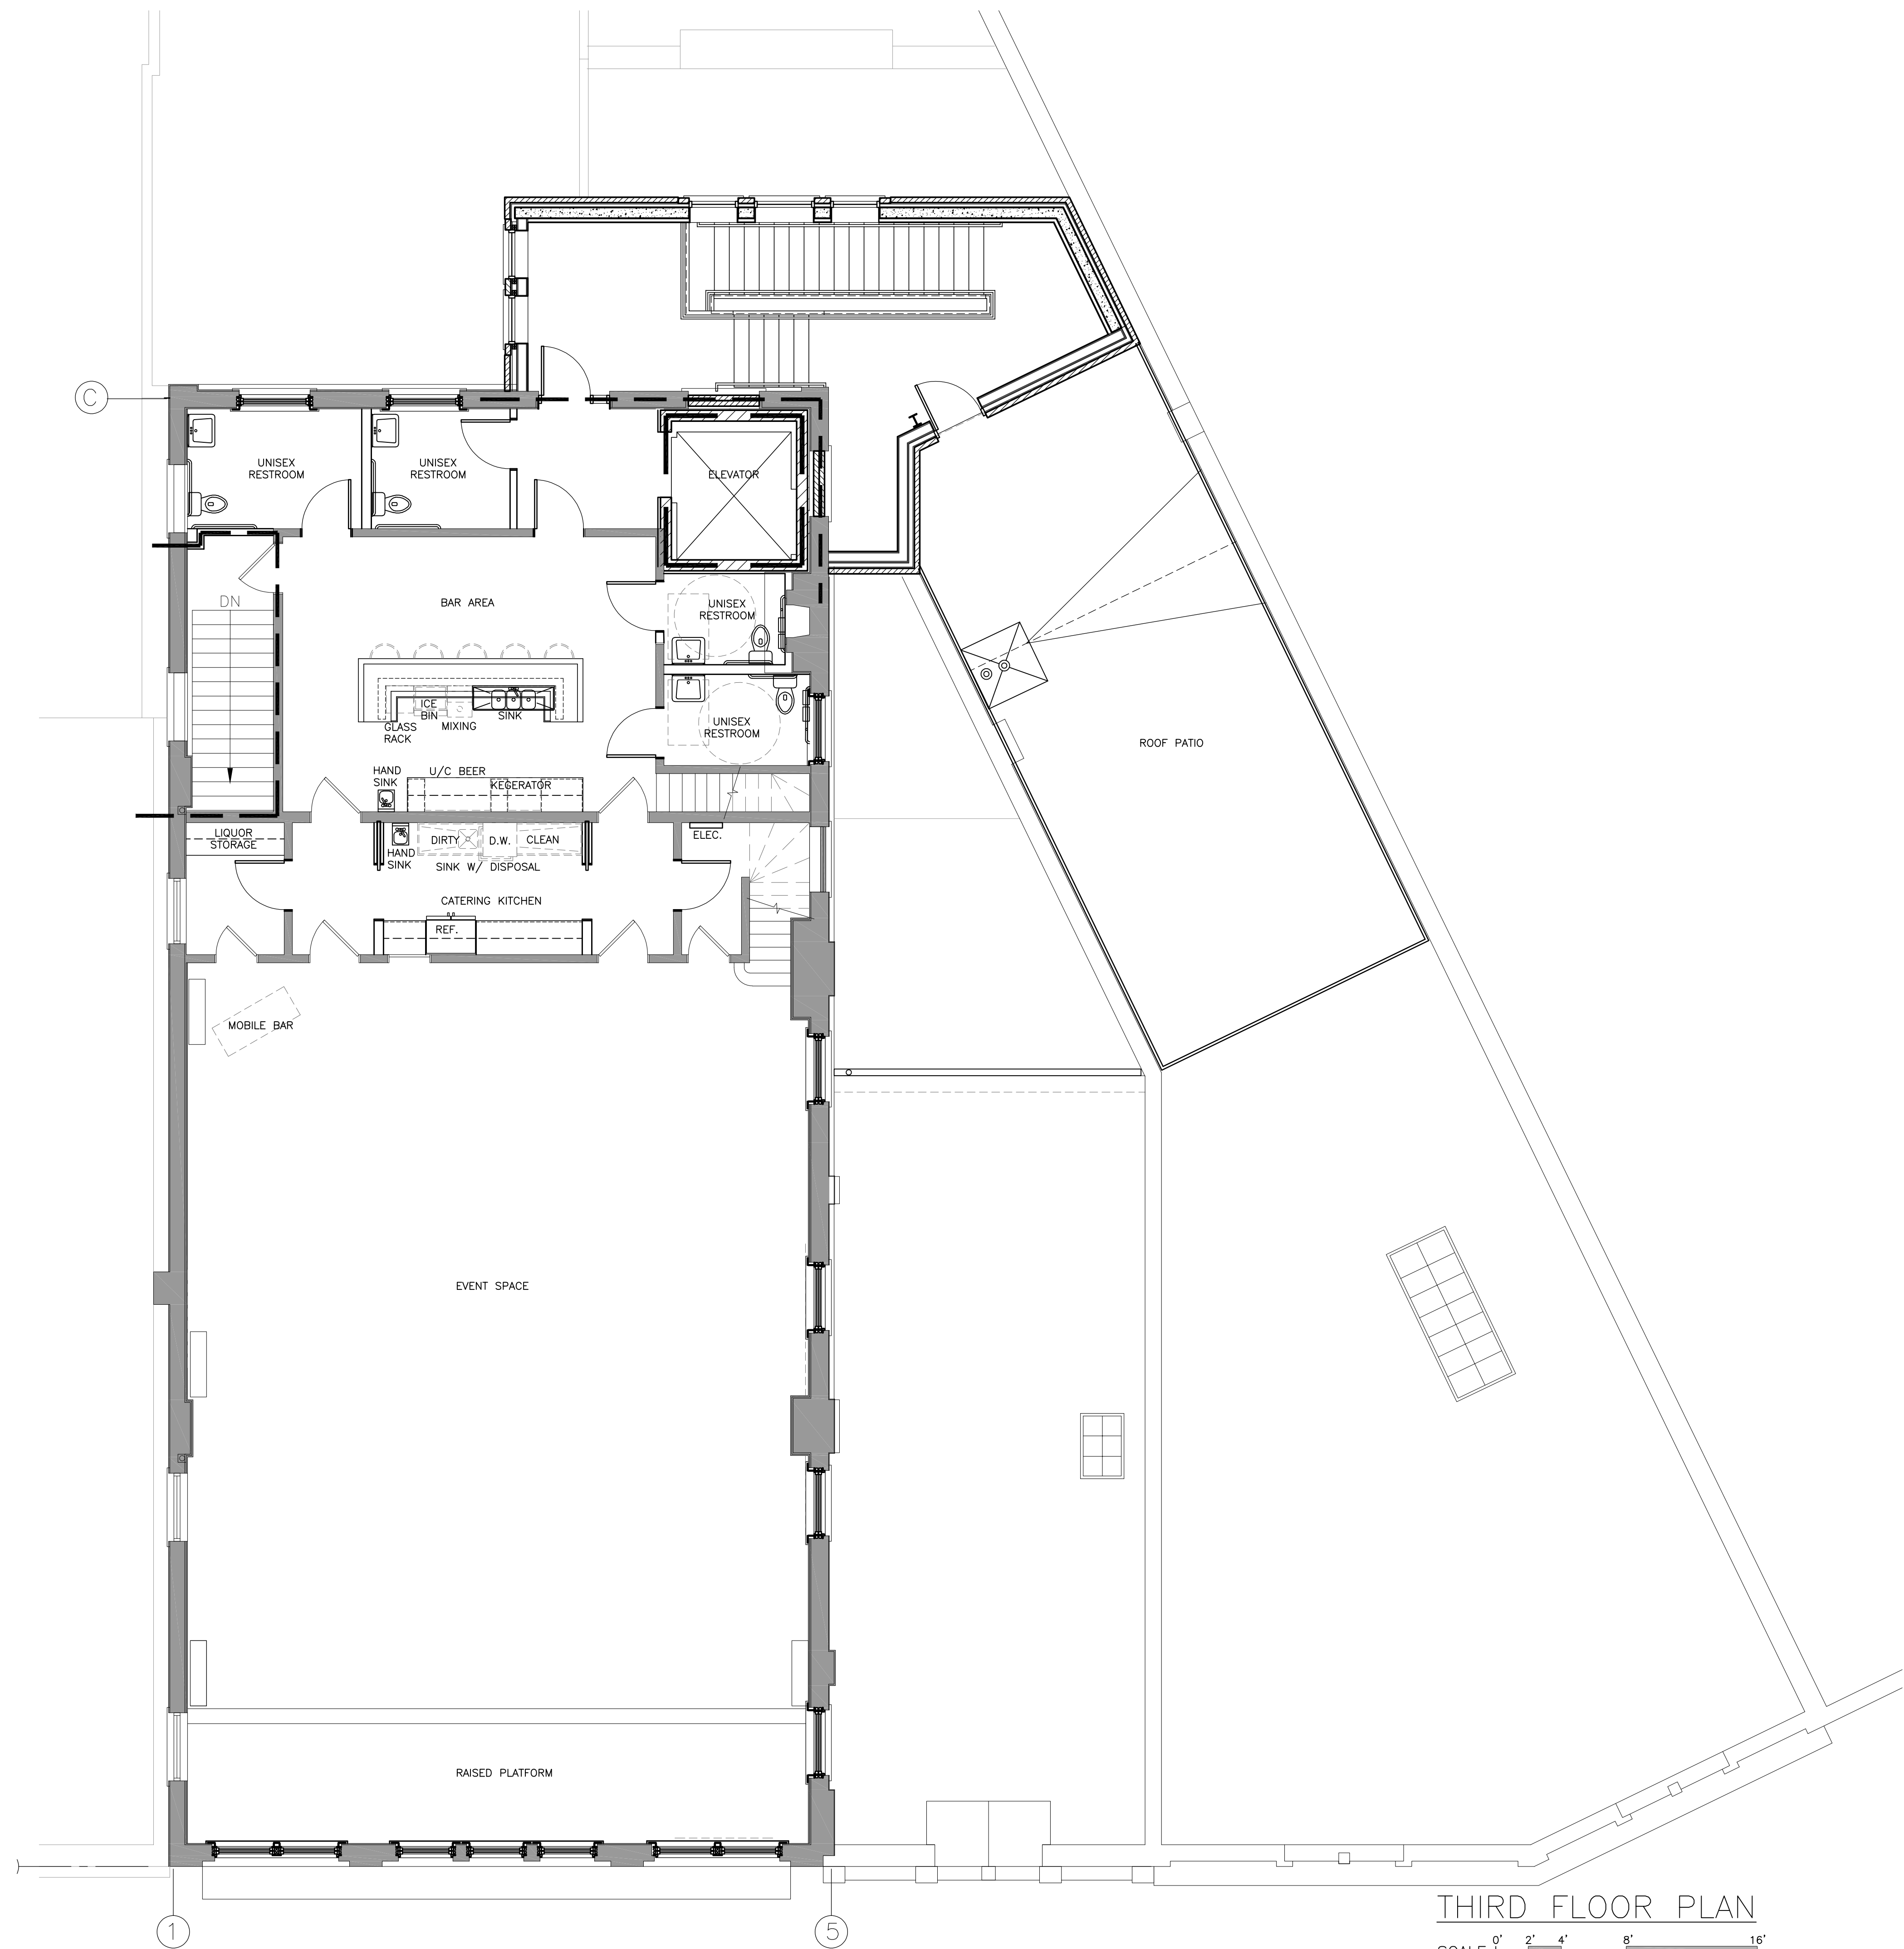

ZETTLER DESIGN STUDIO
1609 Mississippi Street
La Crosse, WI 54601
P: (608) 844-1208
E: MZettler0916@gmail.com

THIRD FLOOR PLAN

SCALE 0' 2' 4' 8' 16'

PROJECT: A PROJECT FOR DALE'S CLOTHING
REHABILITATION OF THE HISTORIC ODD FELLOWS TEMPLE

PROJECT NUMBER:
19006

CHECKED BY:
M. ZETTLER

DRAWN BY:
M. ZETTLER

DATE:
06/09/2019

NOT FOR
CONSTRUCTION

SHEET NO.: