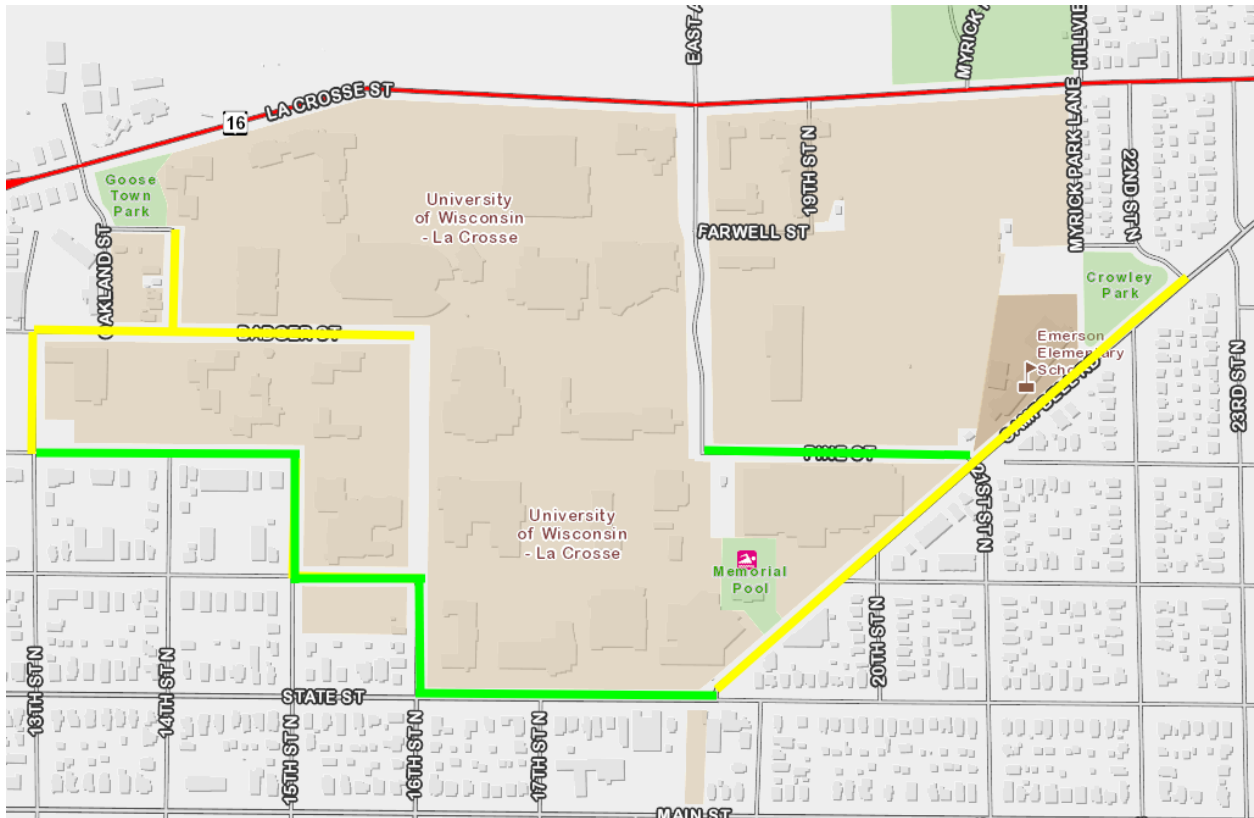

UWL

MOBILE APP PARKING

Green- Mobile App Test Zone

Yellow- 2hour parking to be converted to Mobile App Zone