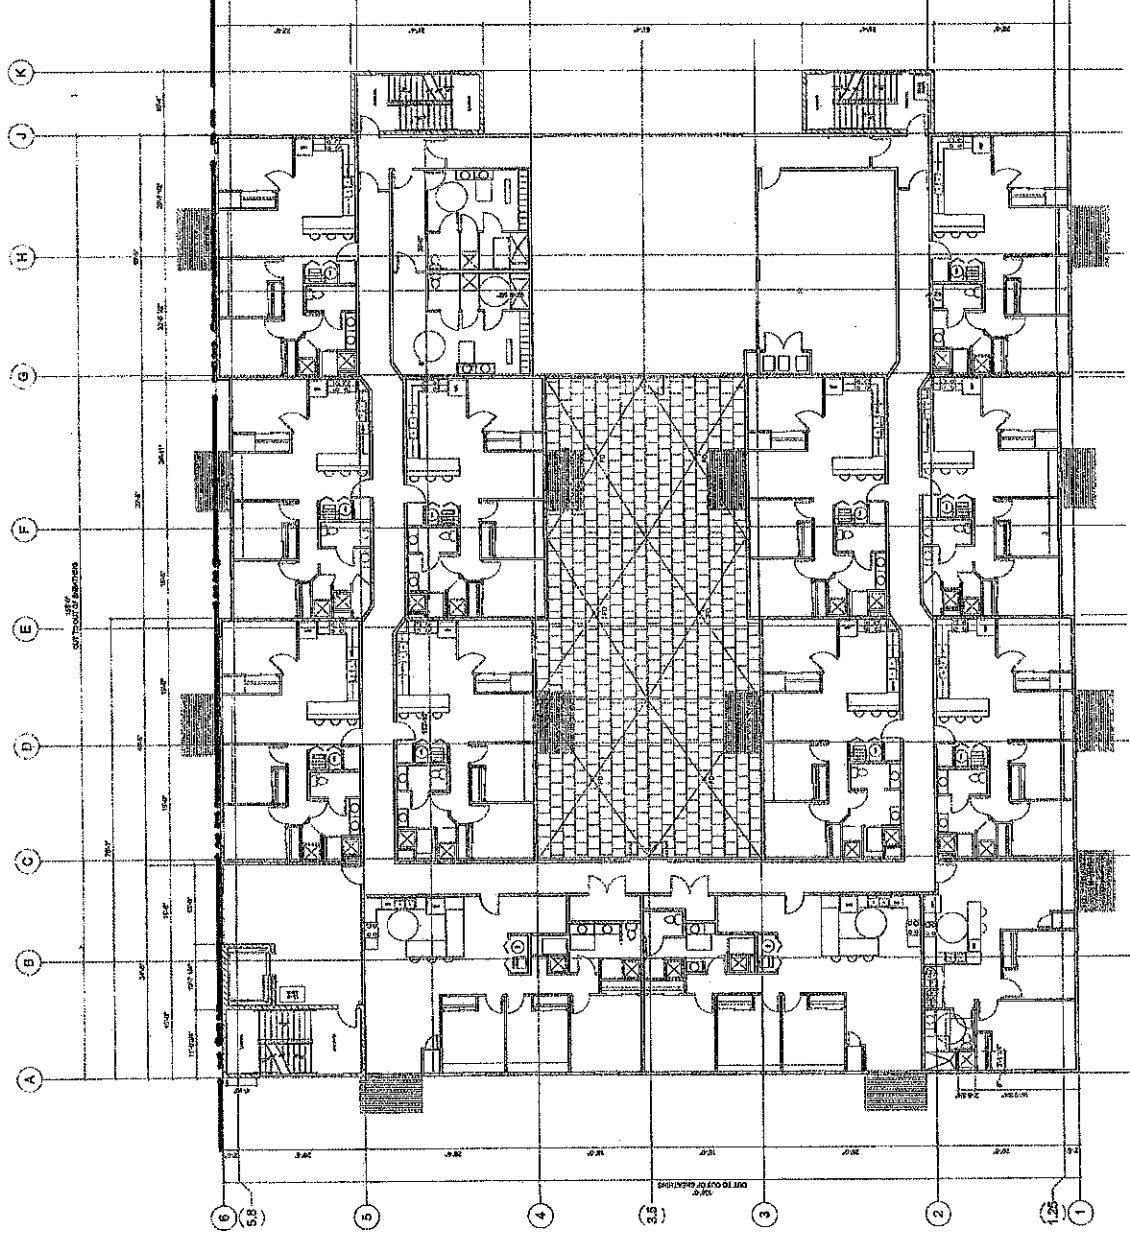

15-0765

AQUILERA CITY

PROPERTY LINE

AQUILERA

STUDENT HOUSING
1243 BADGER STREET
LACROSSE, WISCONSIN

① EAST ELEVATION
1/8" = 1'-0"

① SOUTH ELEVATION
1/8" = 1'-0"

AQUILERA CITY
PROPERTY LINE