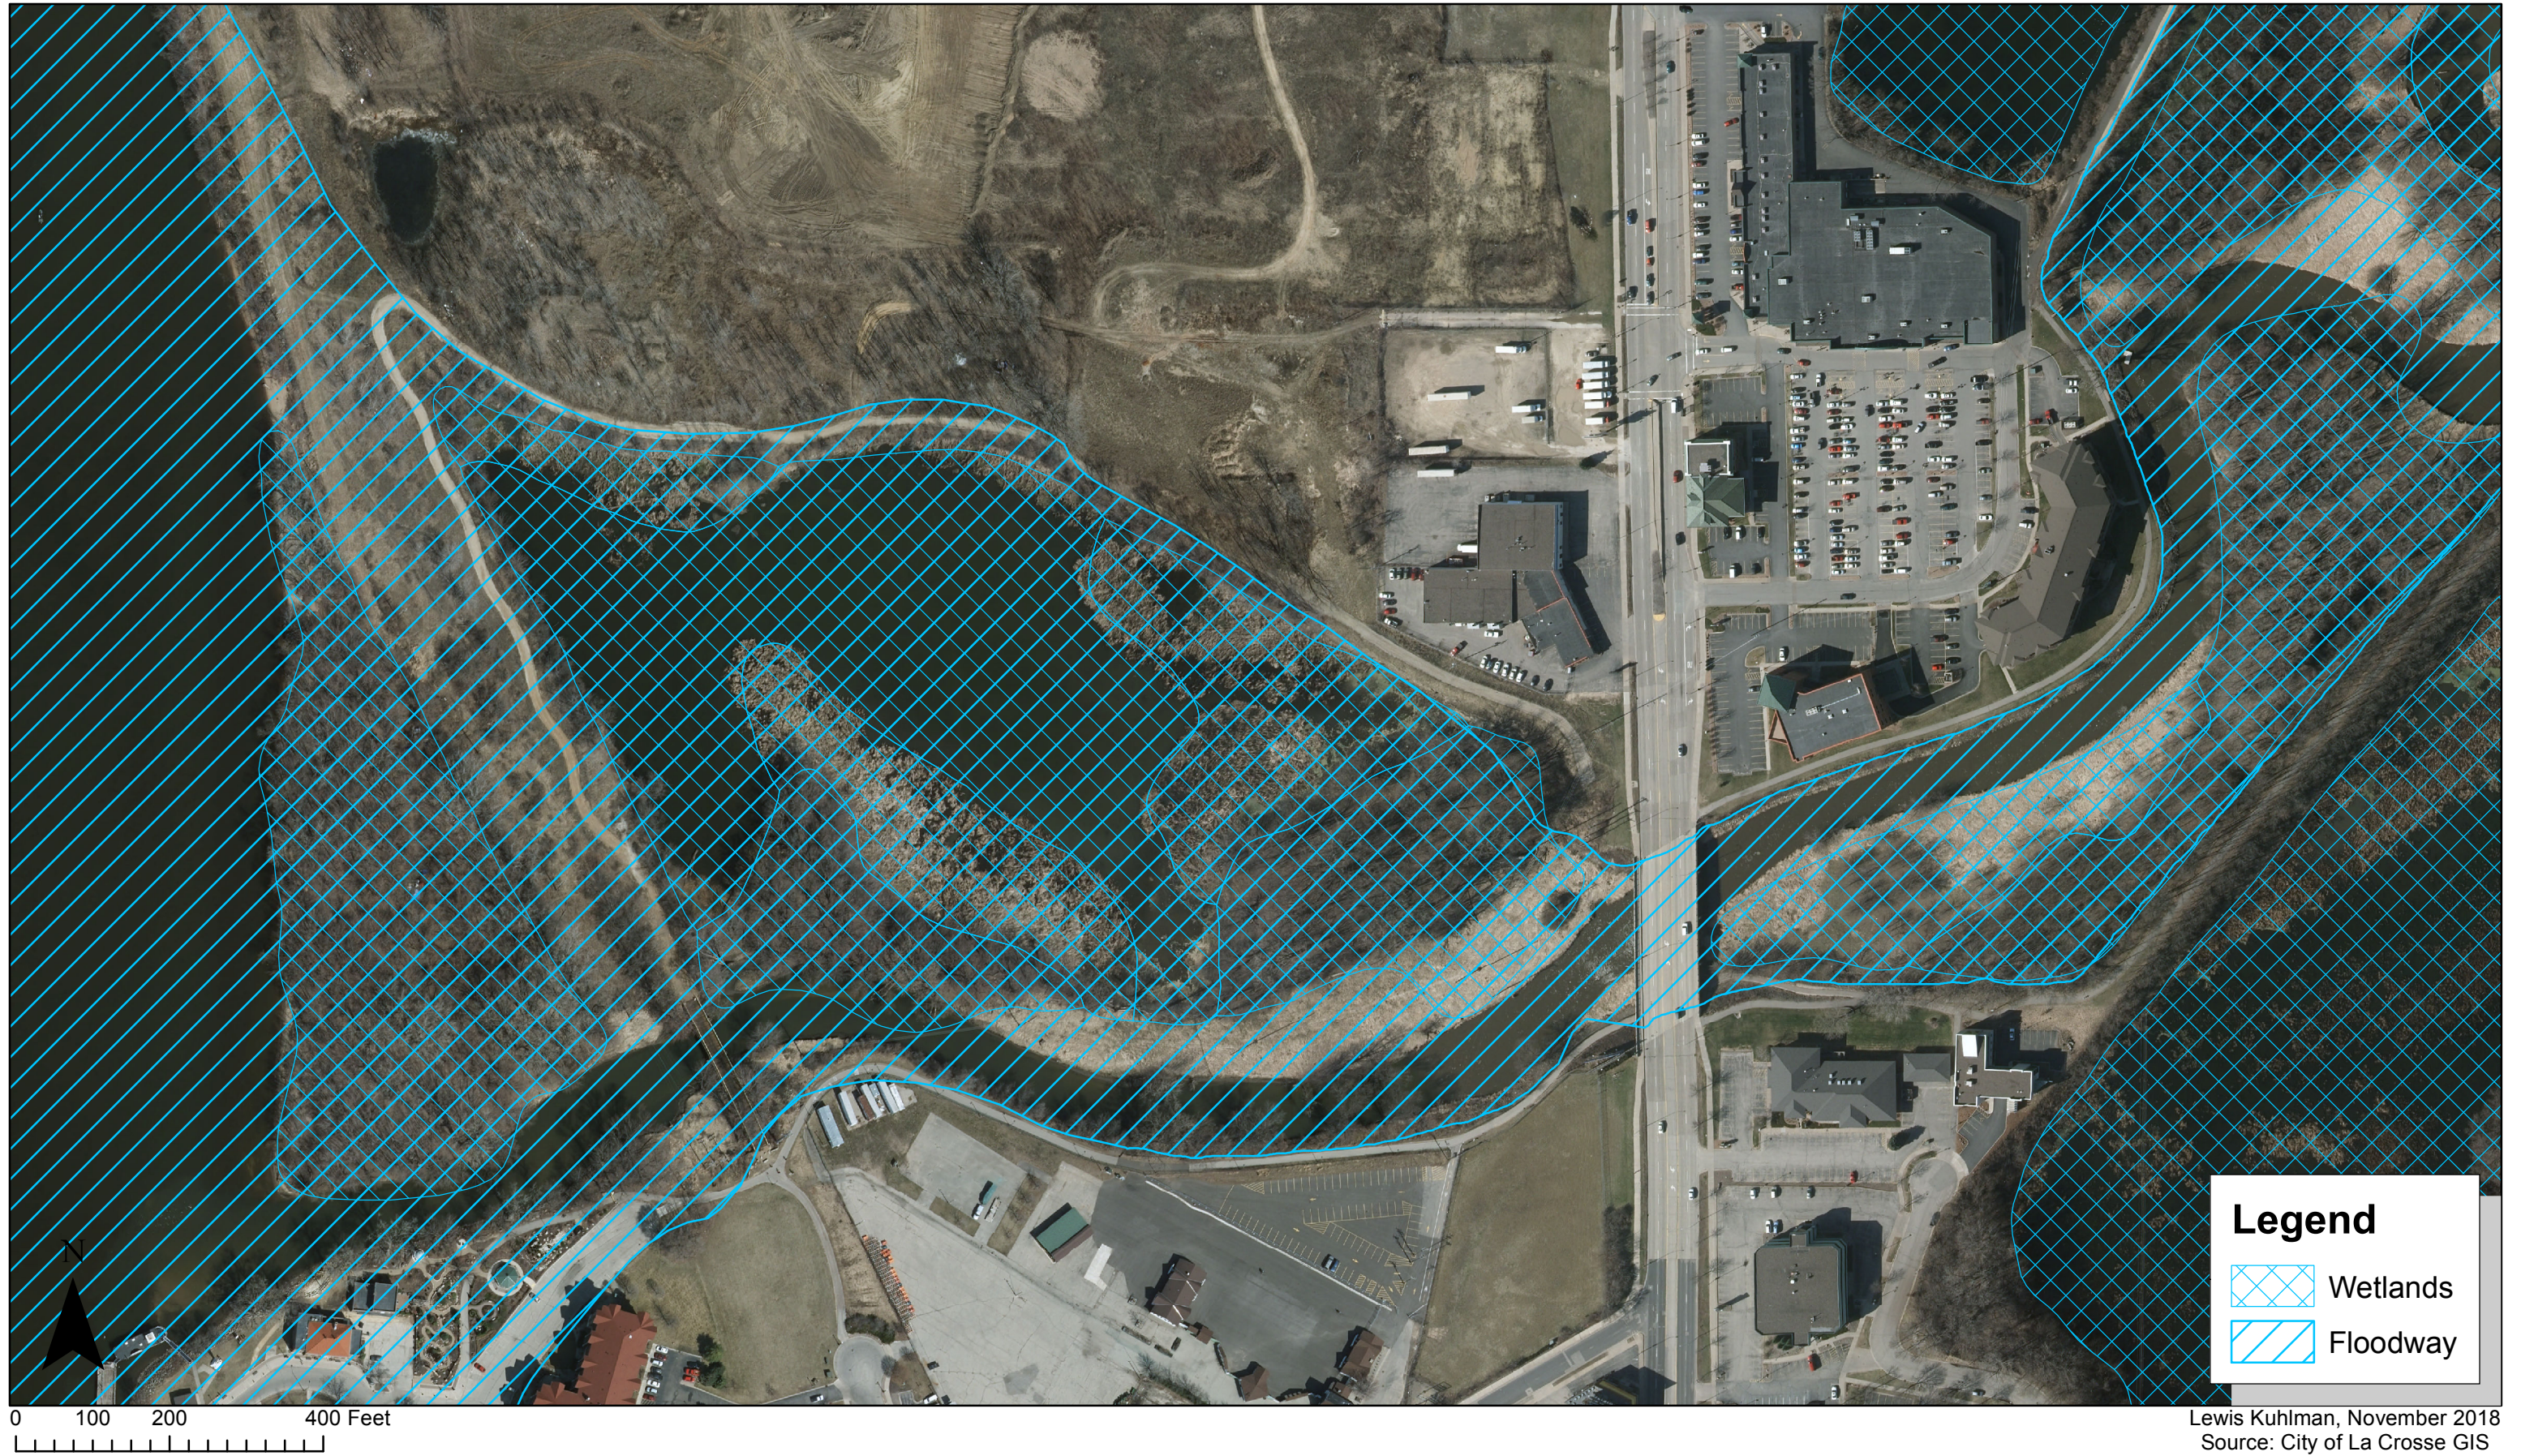

Riverside North Potential Art Sites - Draft

Legend

-  Wetlands
-  Floodway