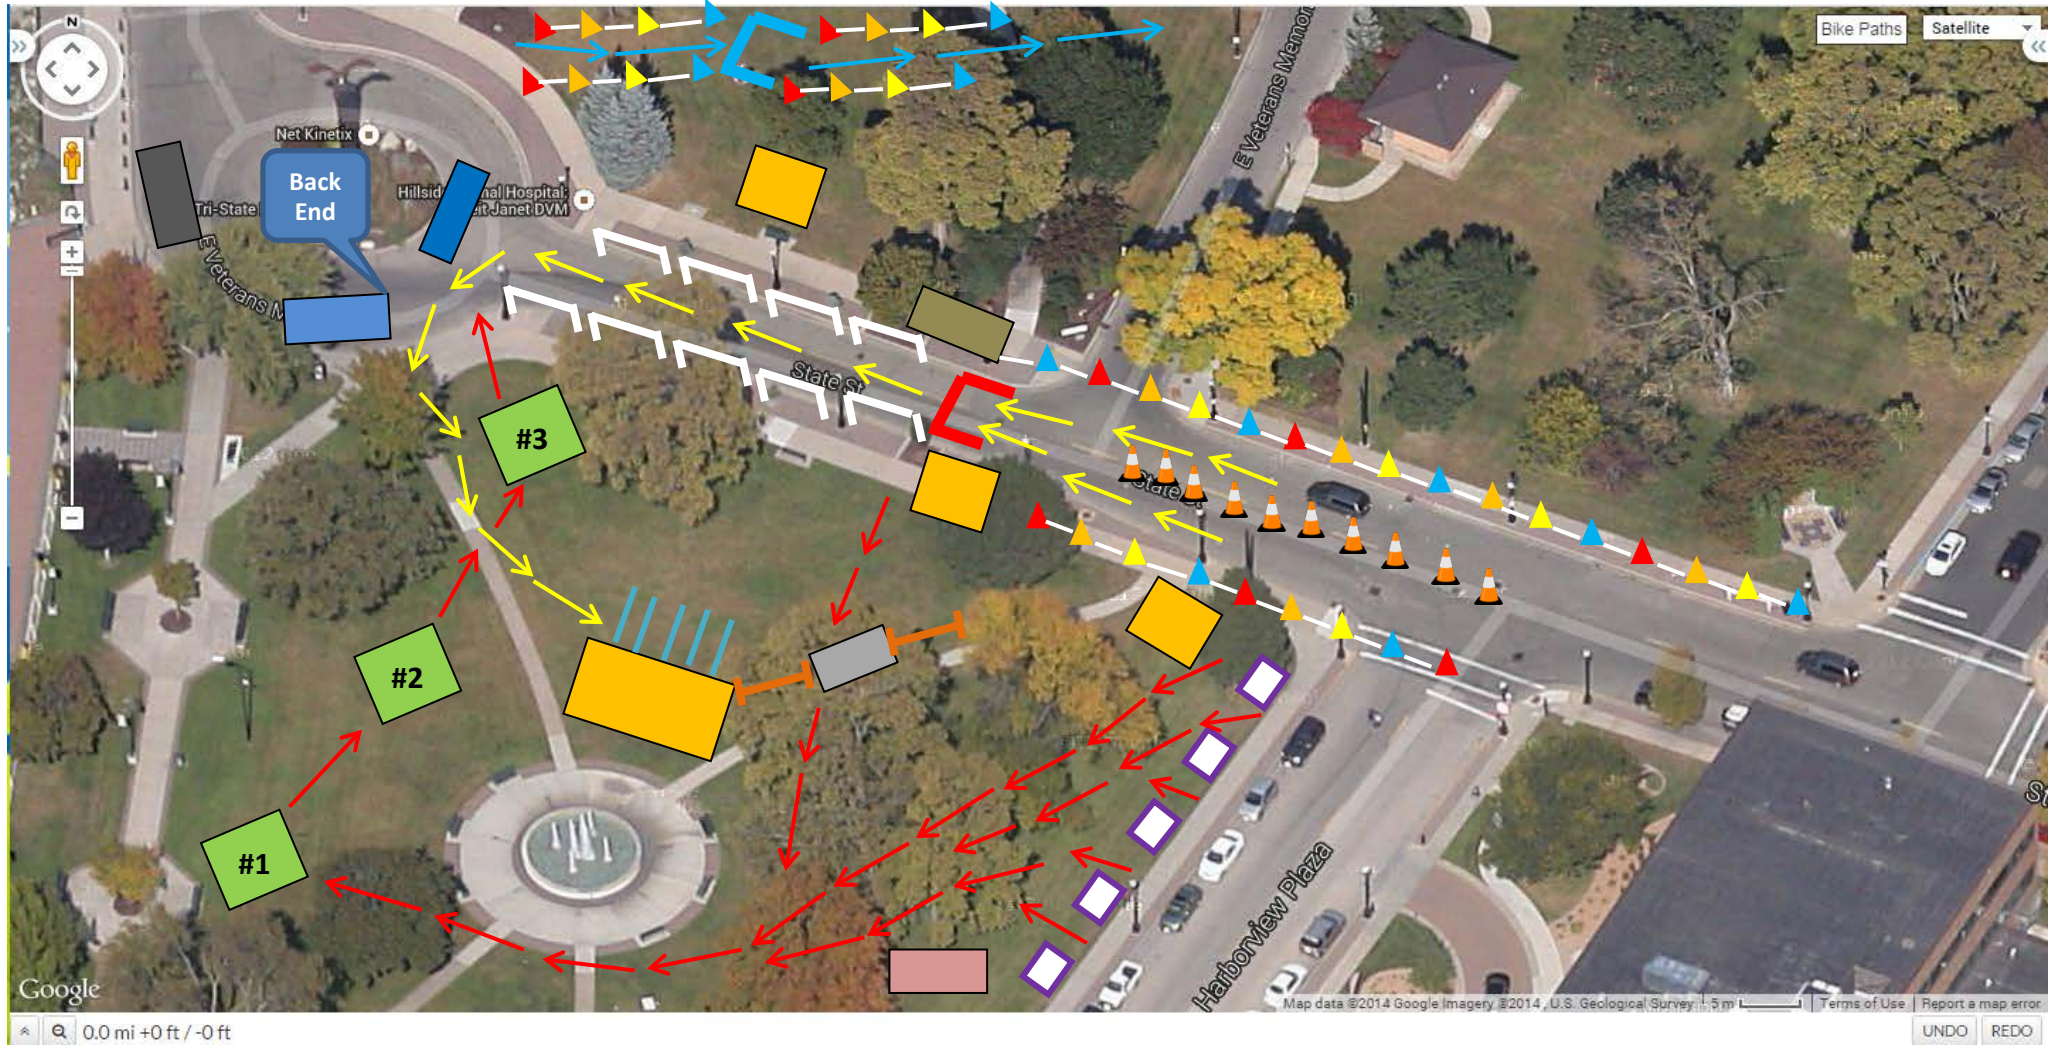

# 2021 YMCA MAPLE LEAF PARK LAYOUT

Pepsi Trailer

Supply Trailer

Timing Company

Snow fence

Waiting Areas

Flow of participants to the start

Kids Mile Start

Pepsi Trailer

Bathrooms

Awards

Flow of finishers

Dumpster

Tents

Start/Finish

WATER

Flow of kids race