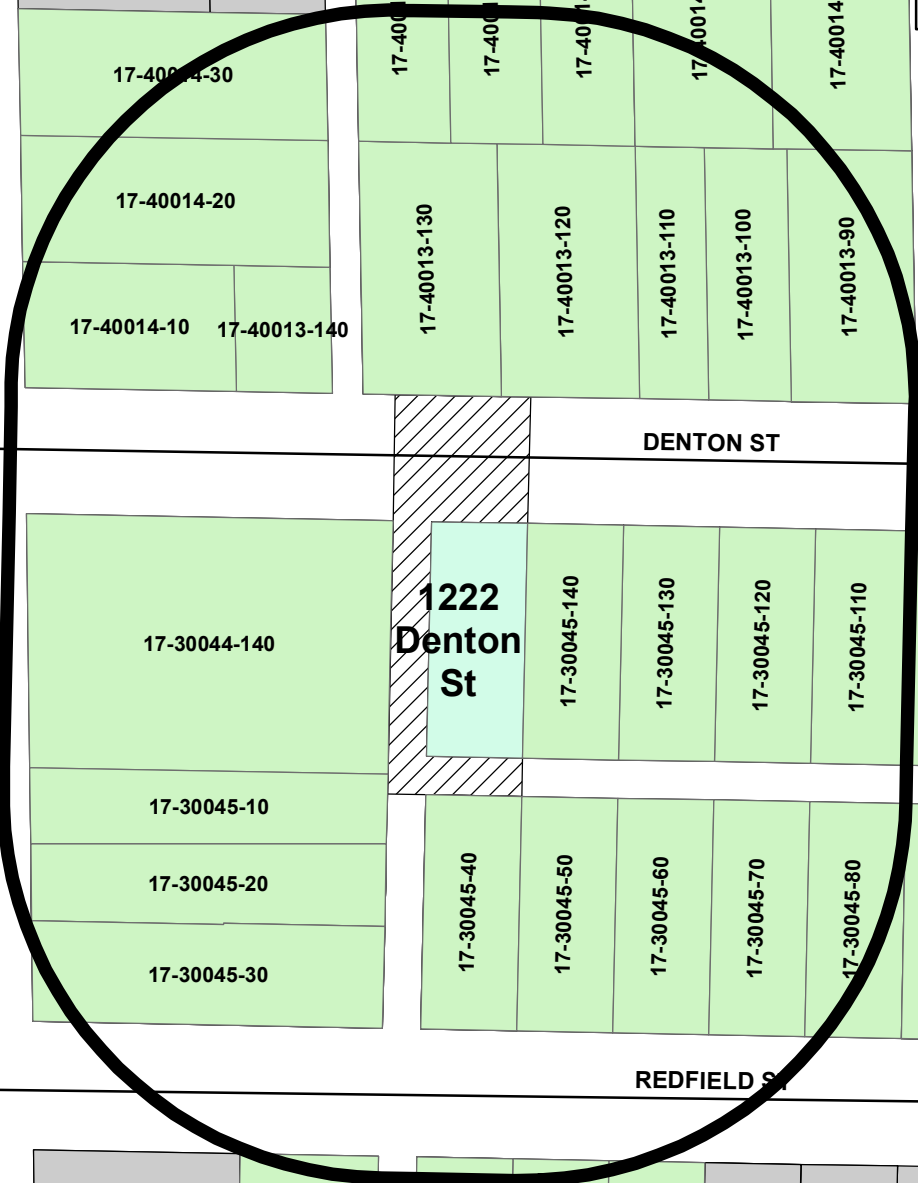

**Properties within 200ft of
1222 Denton St**

17-40014-30
17-40014-20
17-40014-10 17-40013-140

17-40014-60
17-40014-70
17-40014-80
17-40014-90
17-40014-100
17-40013-130
17-40013-120
17-40013-110
17-40013-100
17-40013-90

17-30044-140
17-30045-10
17-30045-20
17-30045-30

1222
Denton
St

17-30045-140
17-30045-130
17-30045-120
17-30045-110
17-30045-100
17-30045-40
17-30045-50
17-30045-60
17-30045-70
17-30045-80
17-30045-90

WEST AVE S

DENTON ST

REDFIELD ST

13TH ST S

17-30040-90

17-30041-120
17-30041-110
17-30041-100