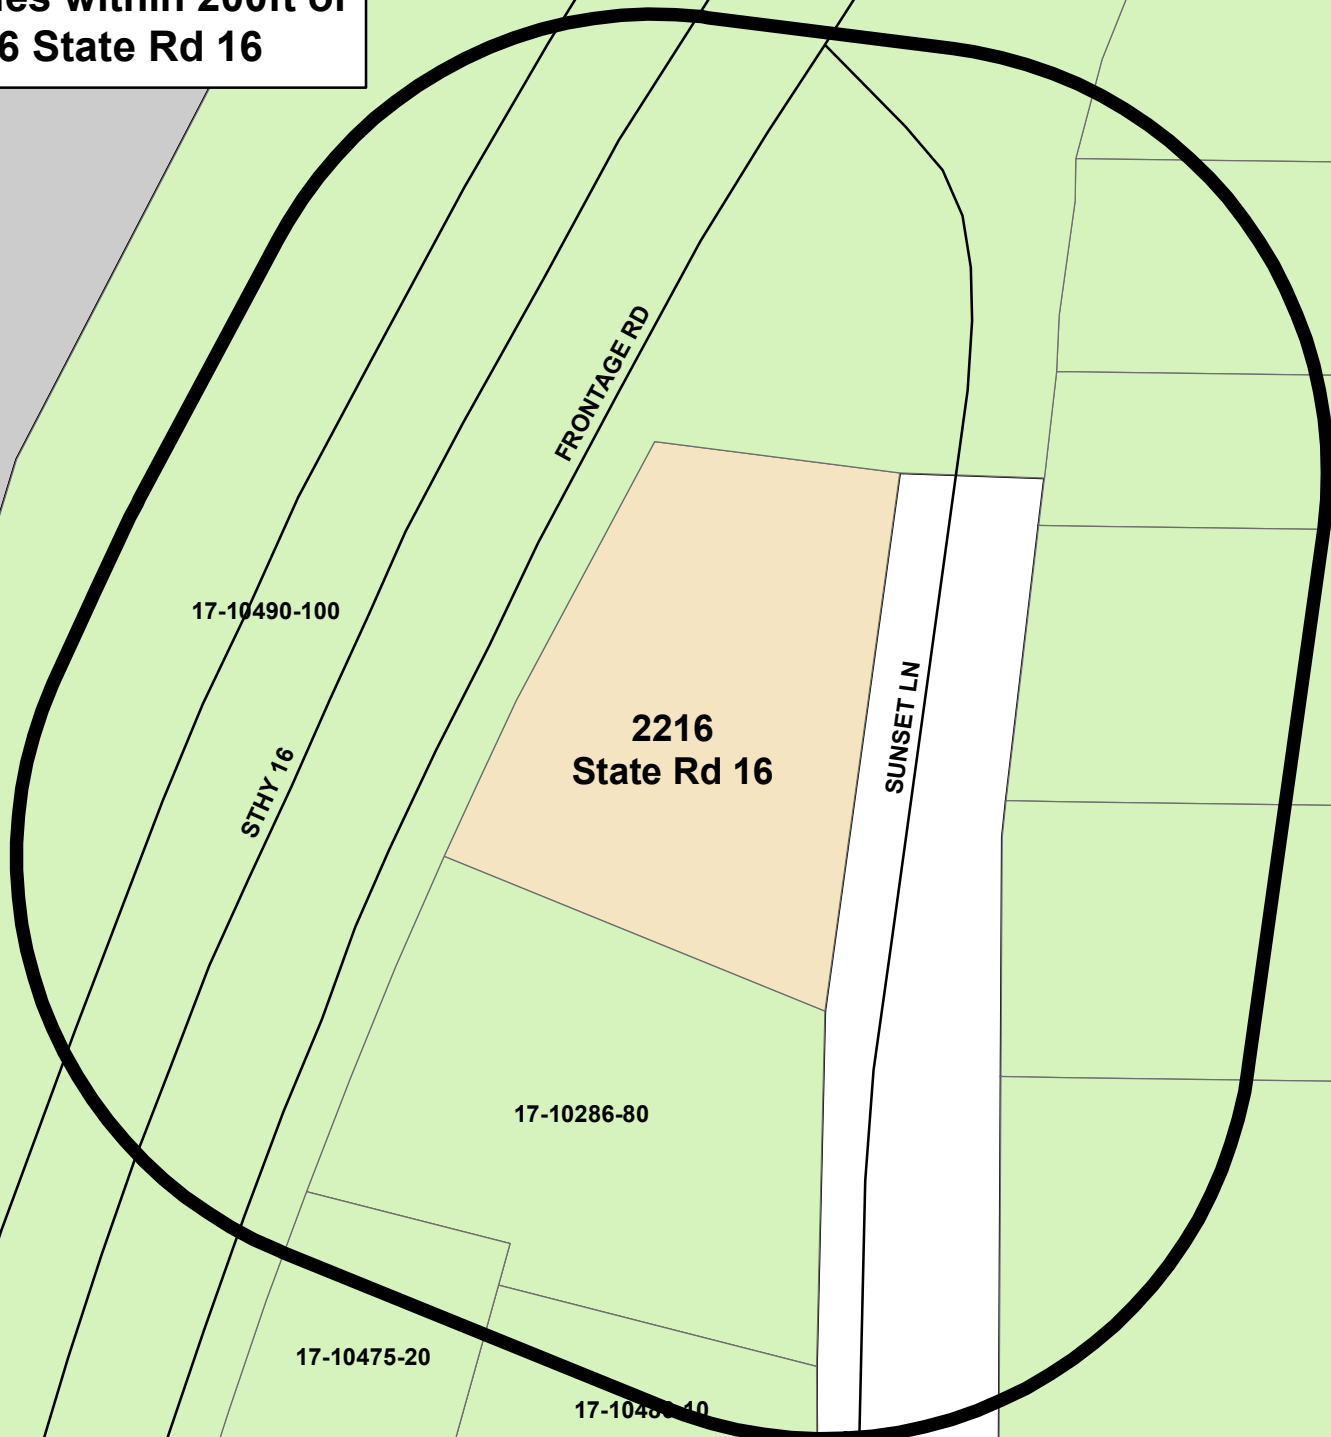

**Properties within 200ft of
2216 State Rd 16**

17-10430-40

17-10465-10

17-10465-20

17-10490-100

FRONTAGE RD

**2216
State Rd 16**

SUNSET LN

17-10465-30

STHY 16

17-10465-50

17-10286-80

17-10465-60

17-10475-20

17-10465-40