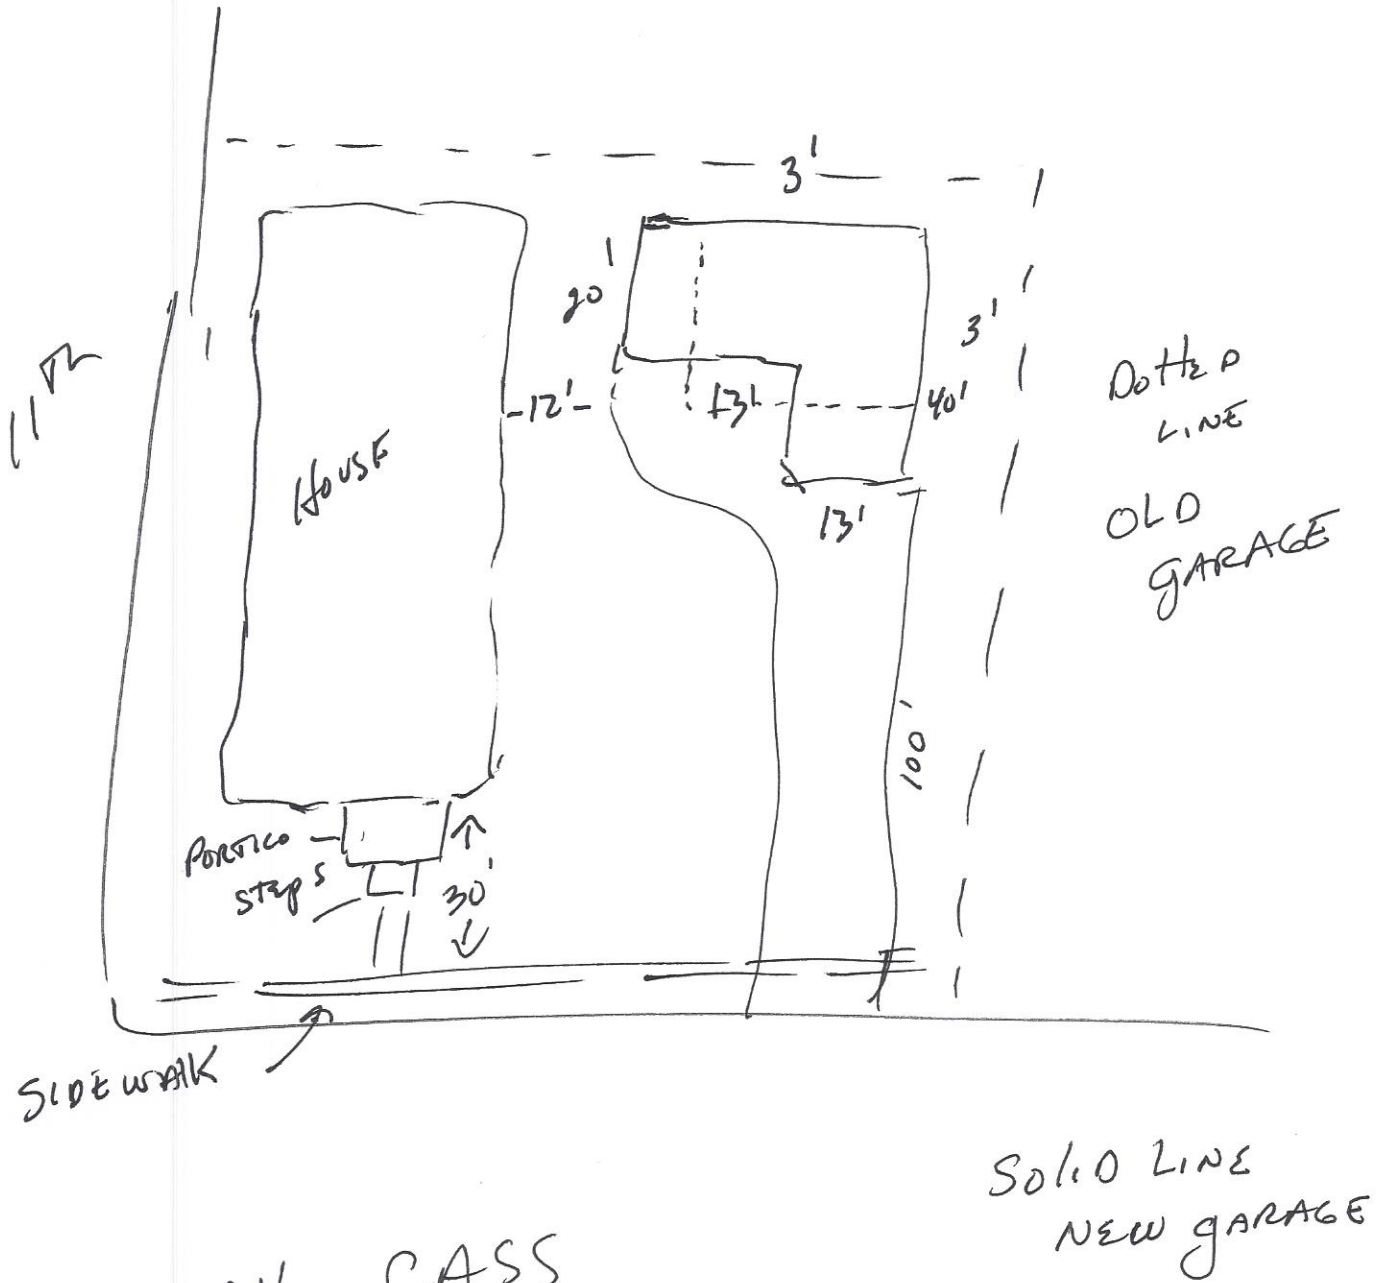

GREG GROW

1024 CASS

1000 —  
300

17' High  
6/12 pitch