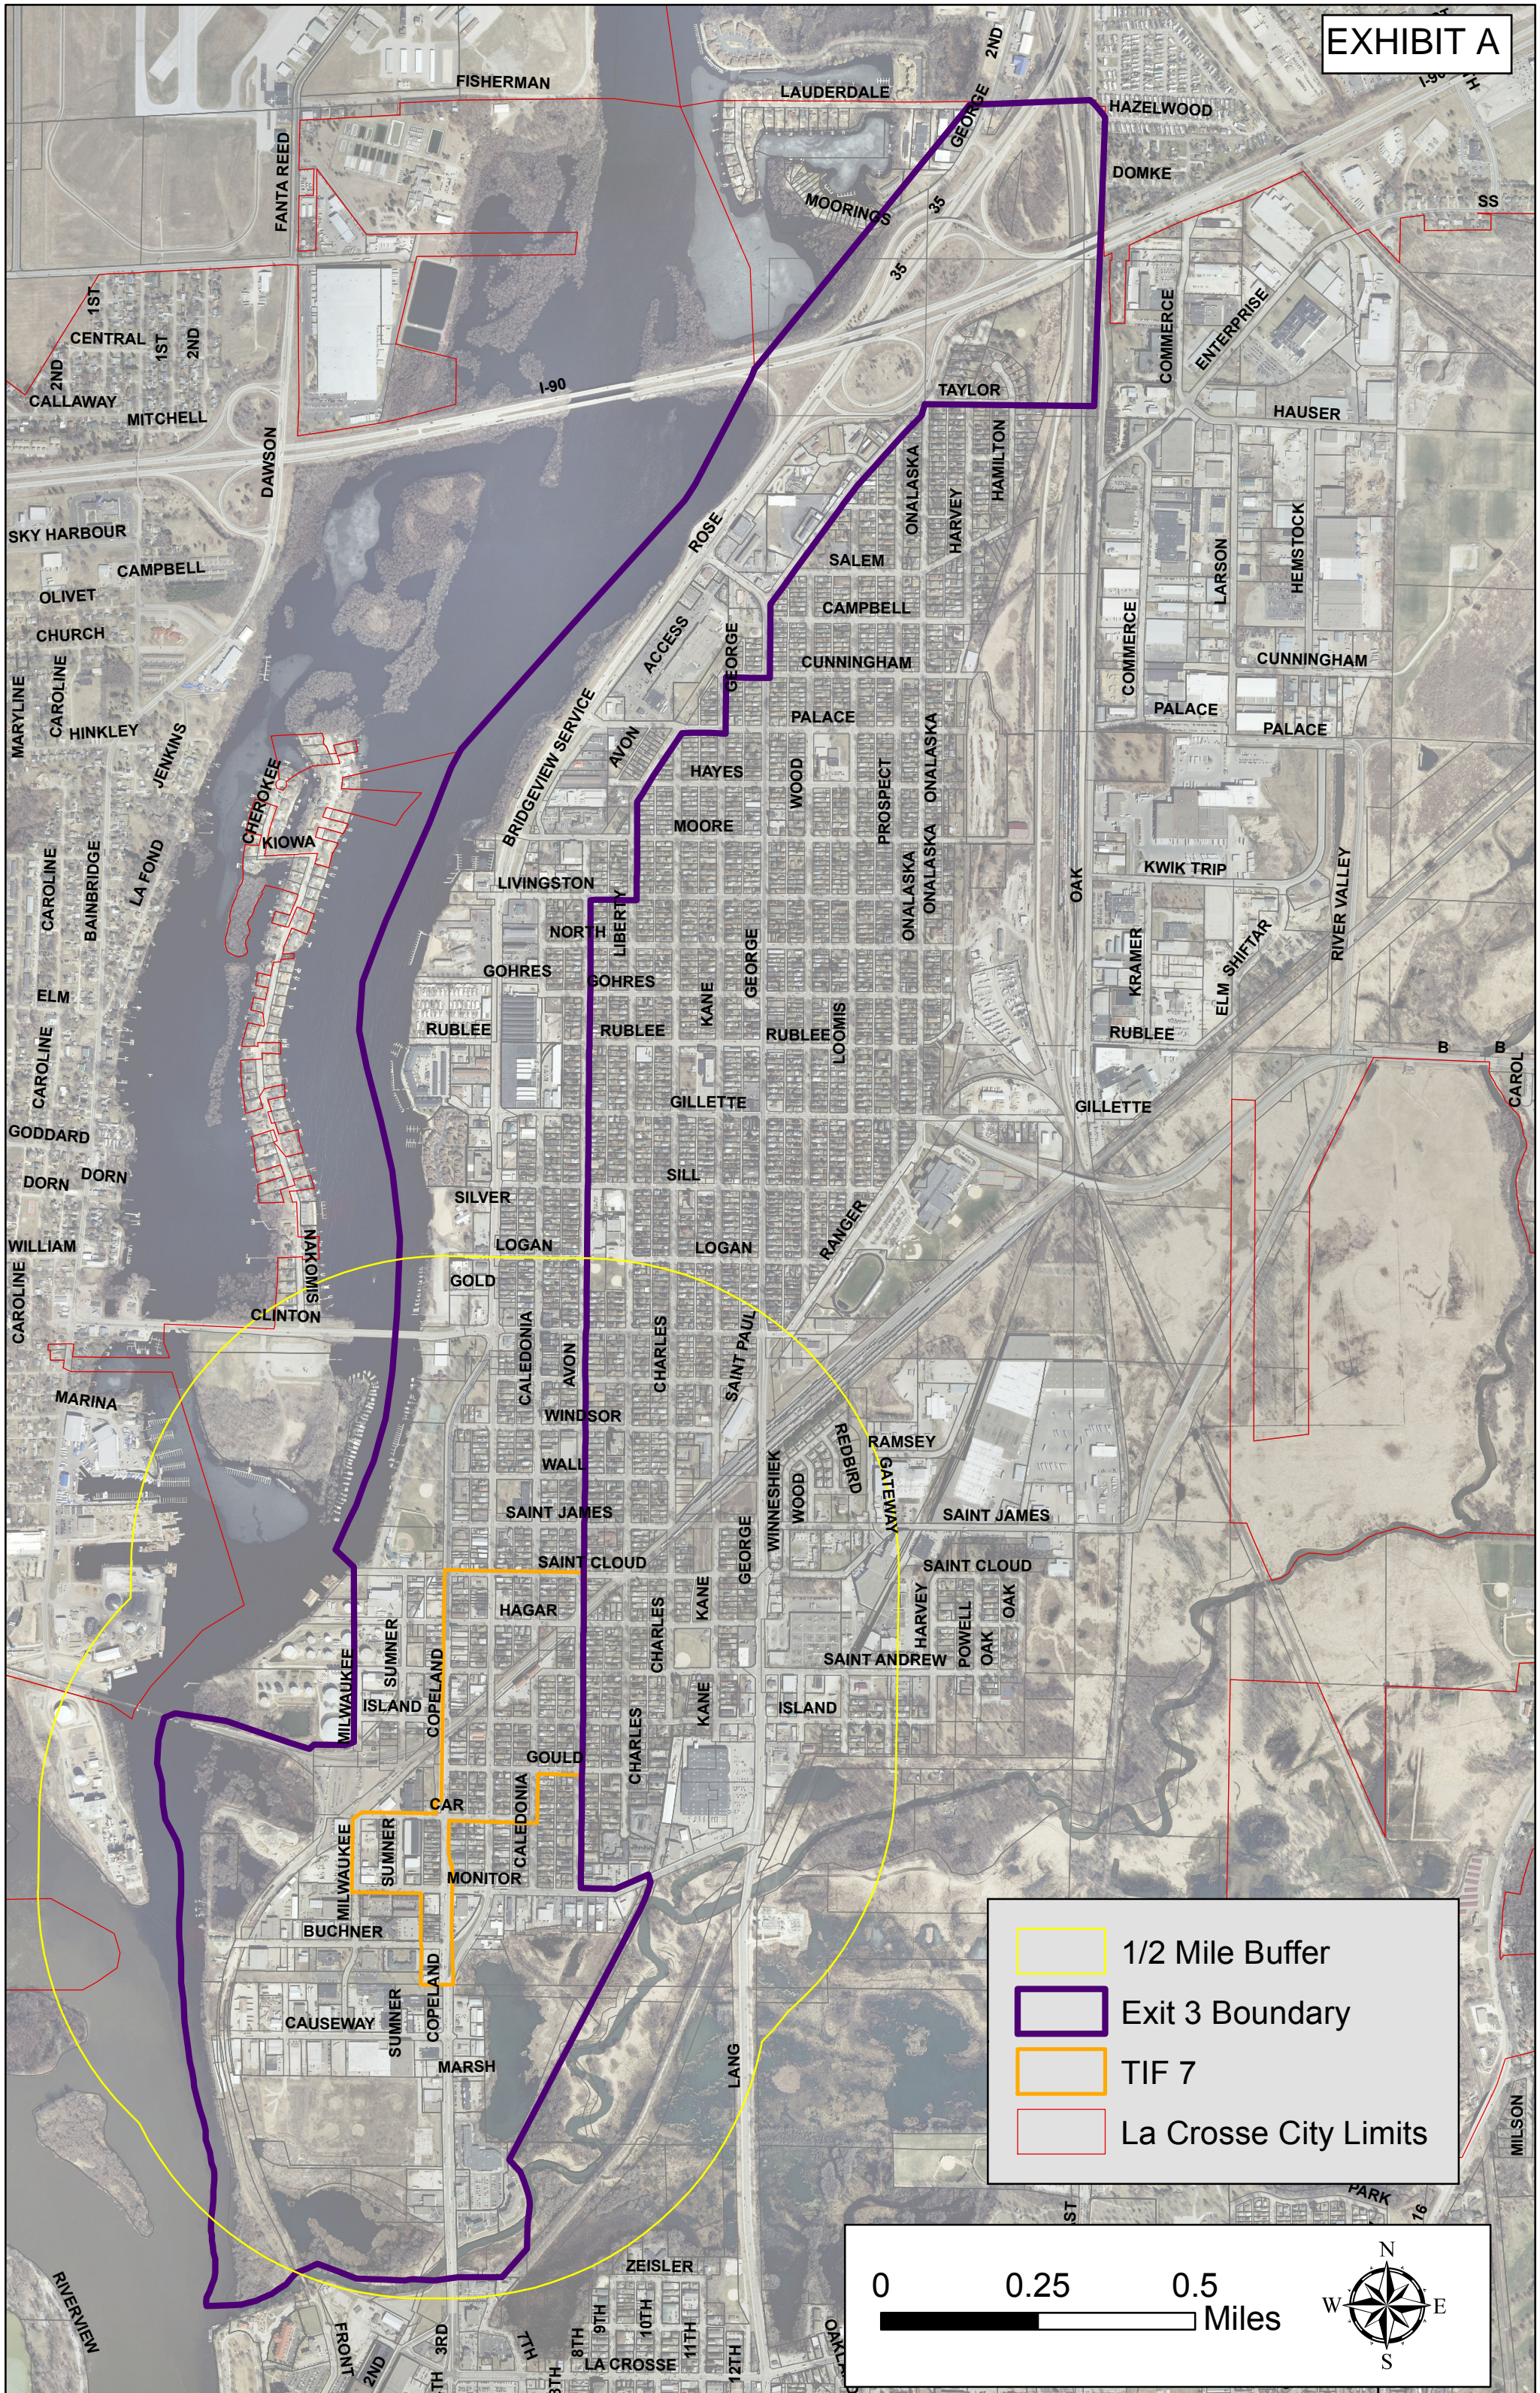

EXHIBIT A

- 1/2 Mile Buffer
- Exit 3 Boundary
- TIF 7
- La Crosse City Limits

0 0.25 0.5 Miles

A scale bar showing 0, 0.25, and 0.5 miles, and a north arrow with cardinal directions (N, S, E, W).