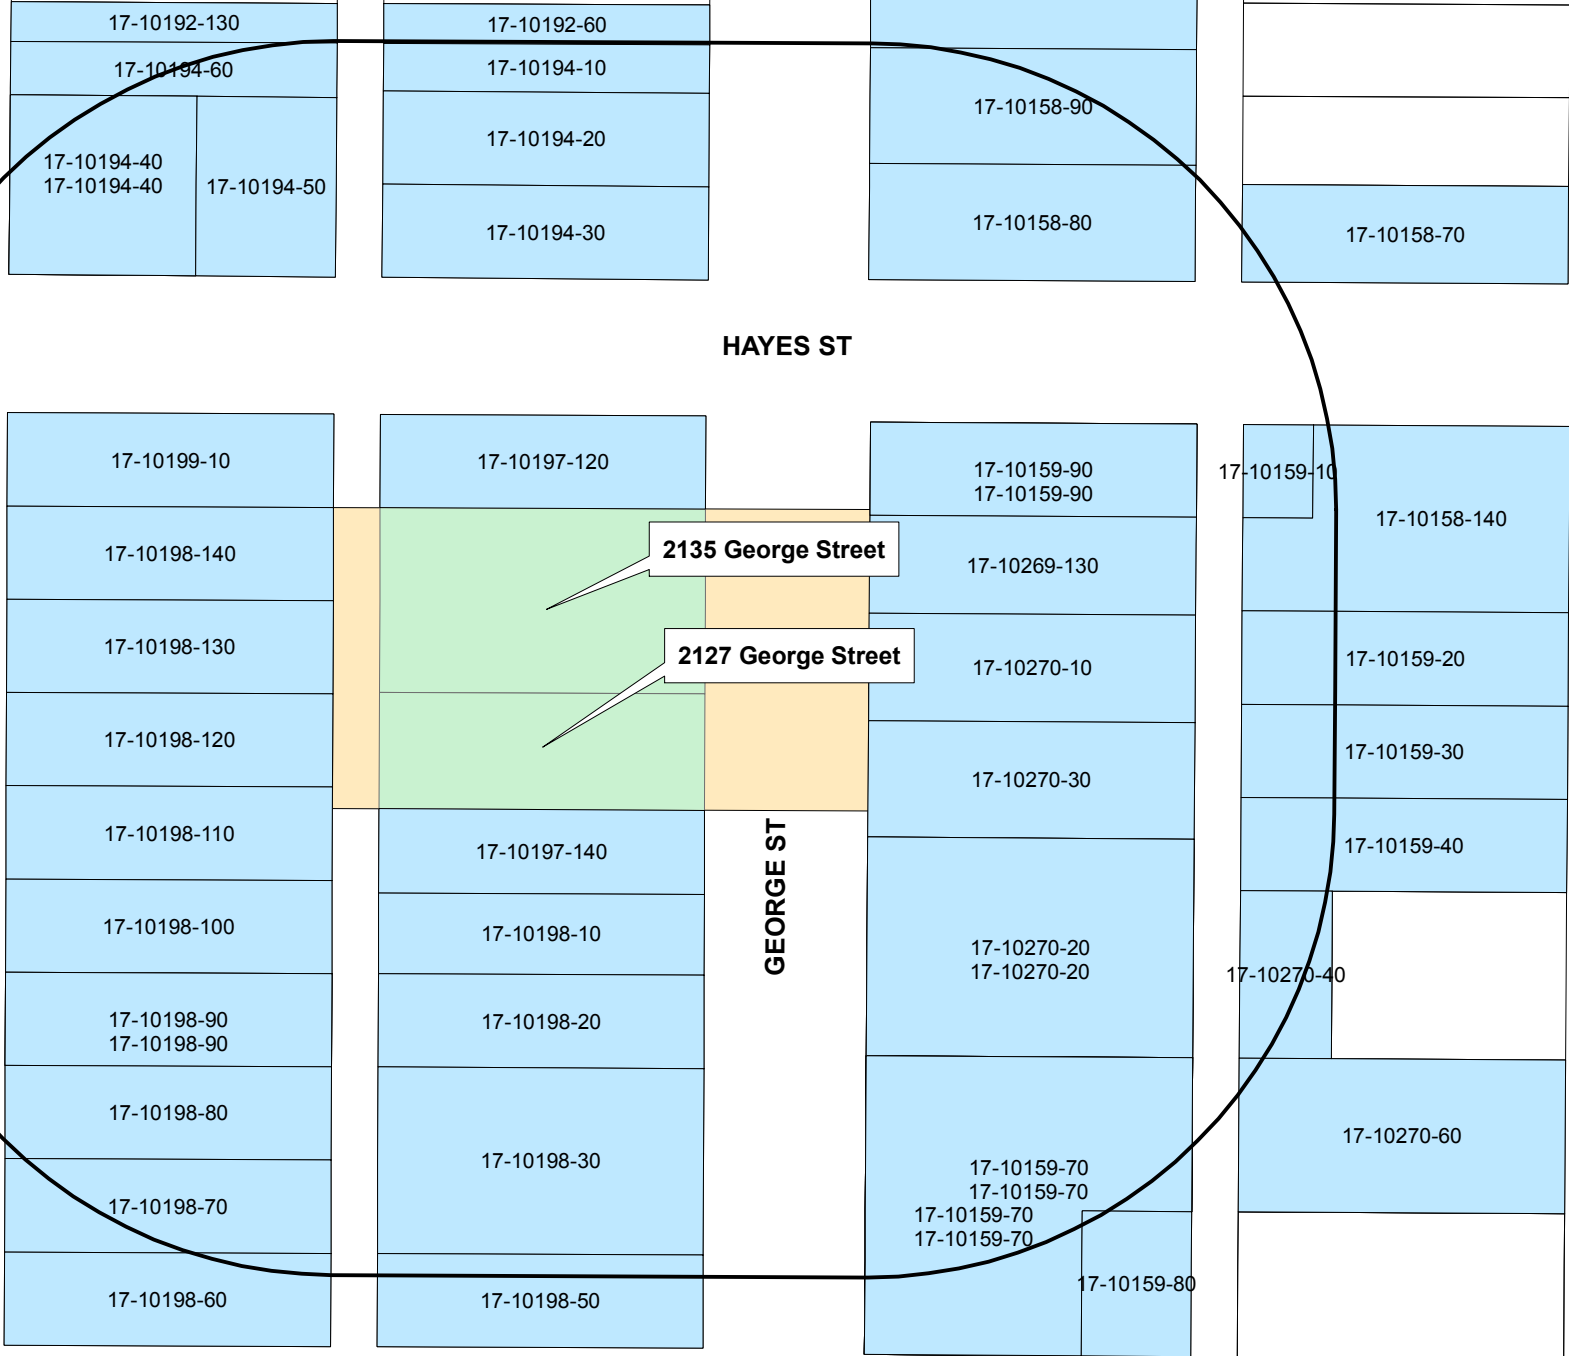

Properties Within 200ft of 2127/2135 George Street

KANE ST

HAYES ST

2135 George Street

2127 George Street

GEORGE ST

WOOD ST

MOORE ST