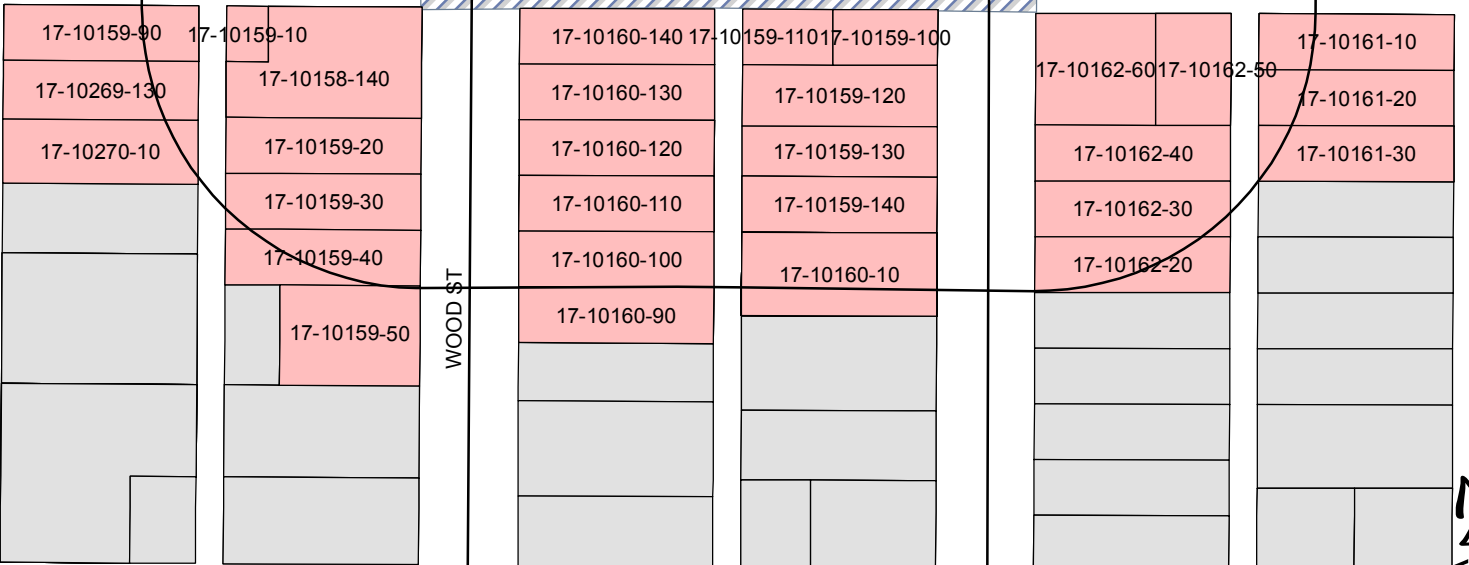

Properties Within 200 ft. of 1307 Hayes St

CUNNINGHAM ST

PALACE ST

HAYES ST

WOOD ST

PROSPECT ST

MOORE ST