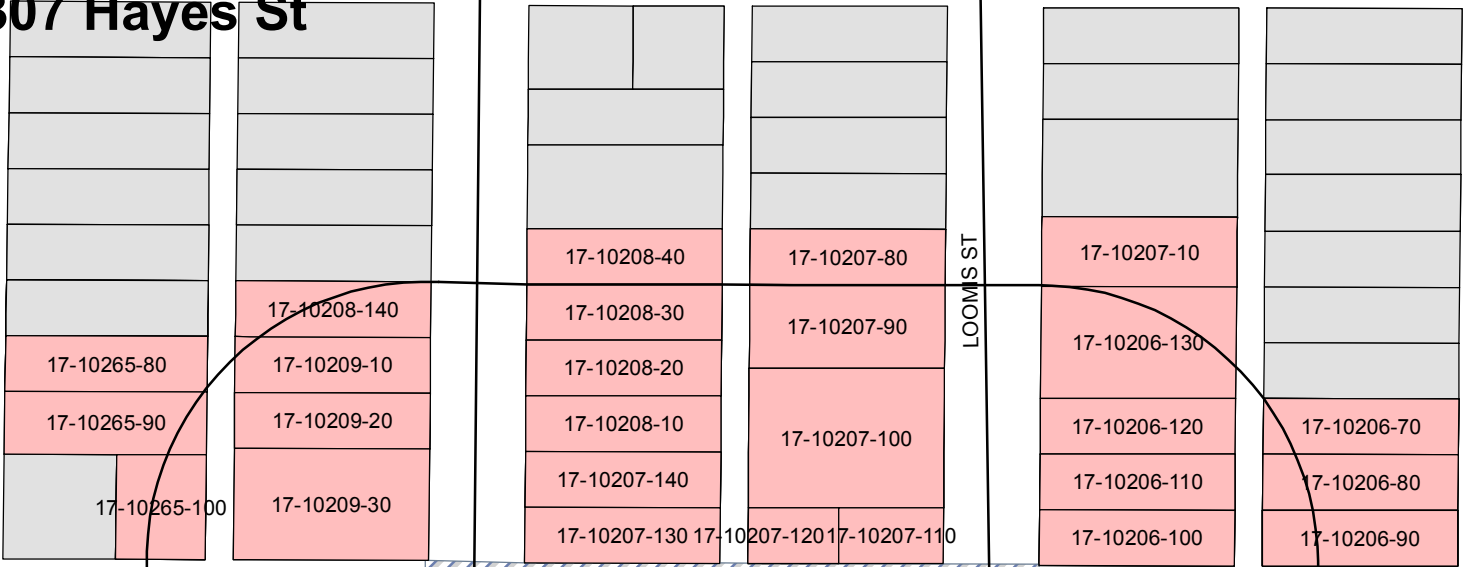

Properties Within 200 ft. of 1307 Hayes St

CUNNINGHAM ST

PALACE ST

HAYES ST

WOOD ST

PROSPECT ST

MOORE ST