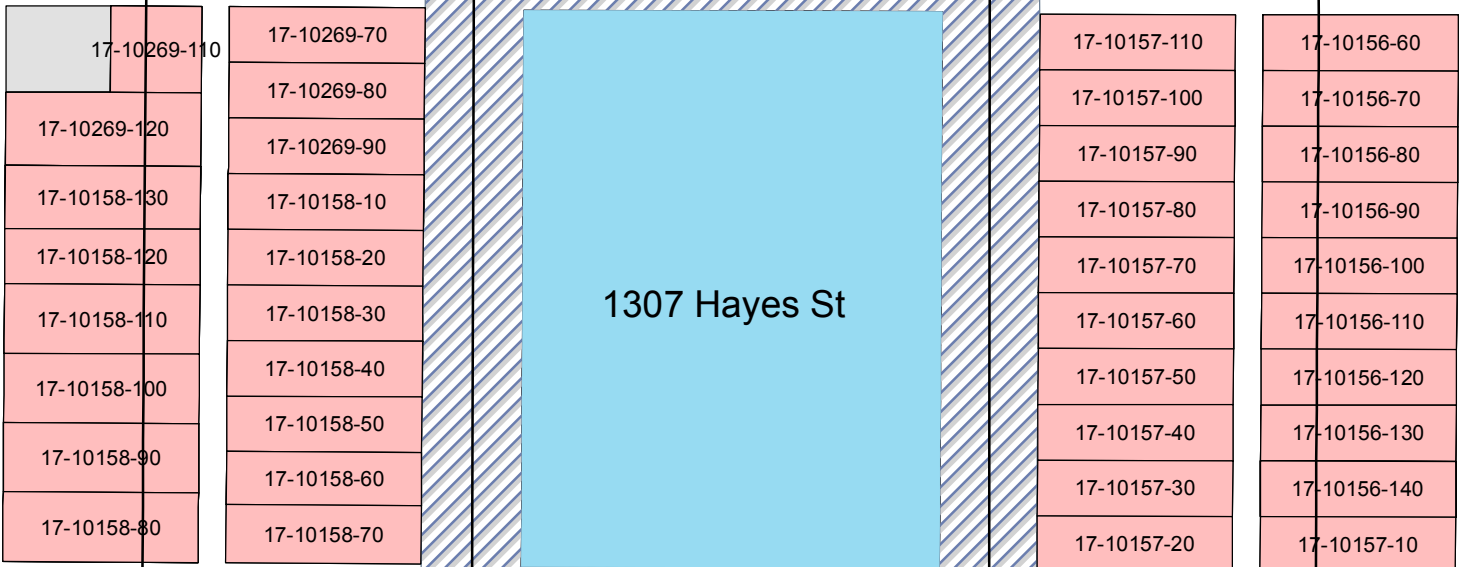

Properties Within 200 ft. of 1307 Hayes St

CUNNINGHAM ST

PALACE ST

HAYES ST

WOOD ST

PROSPECT ST

MOORE ST