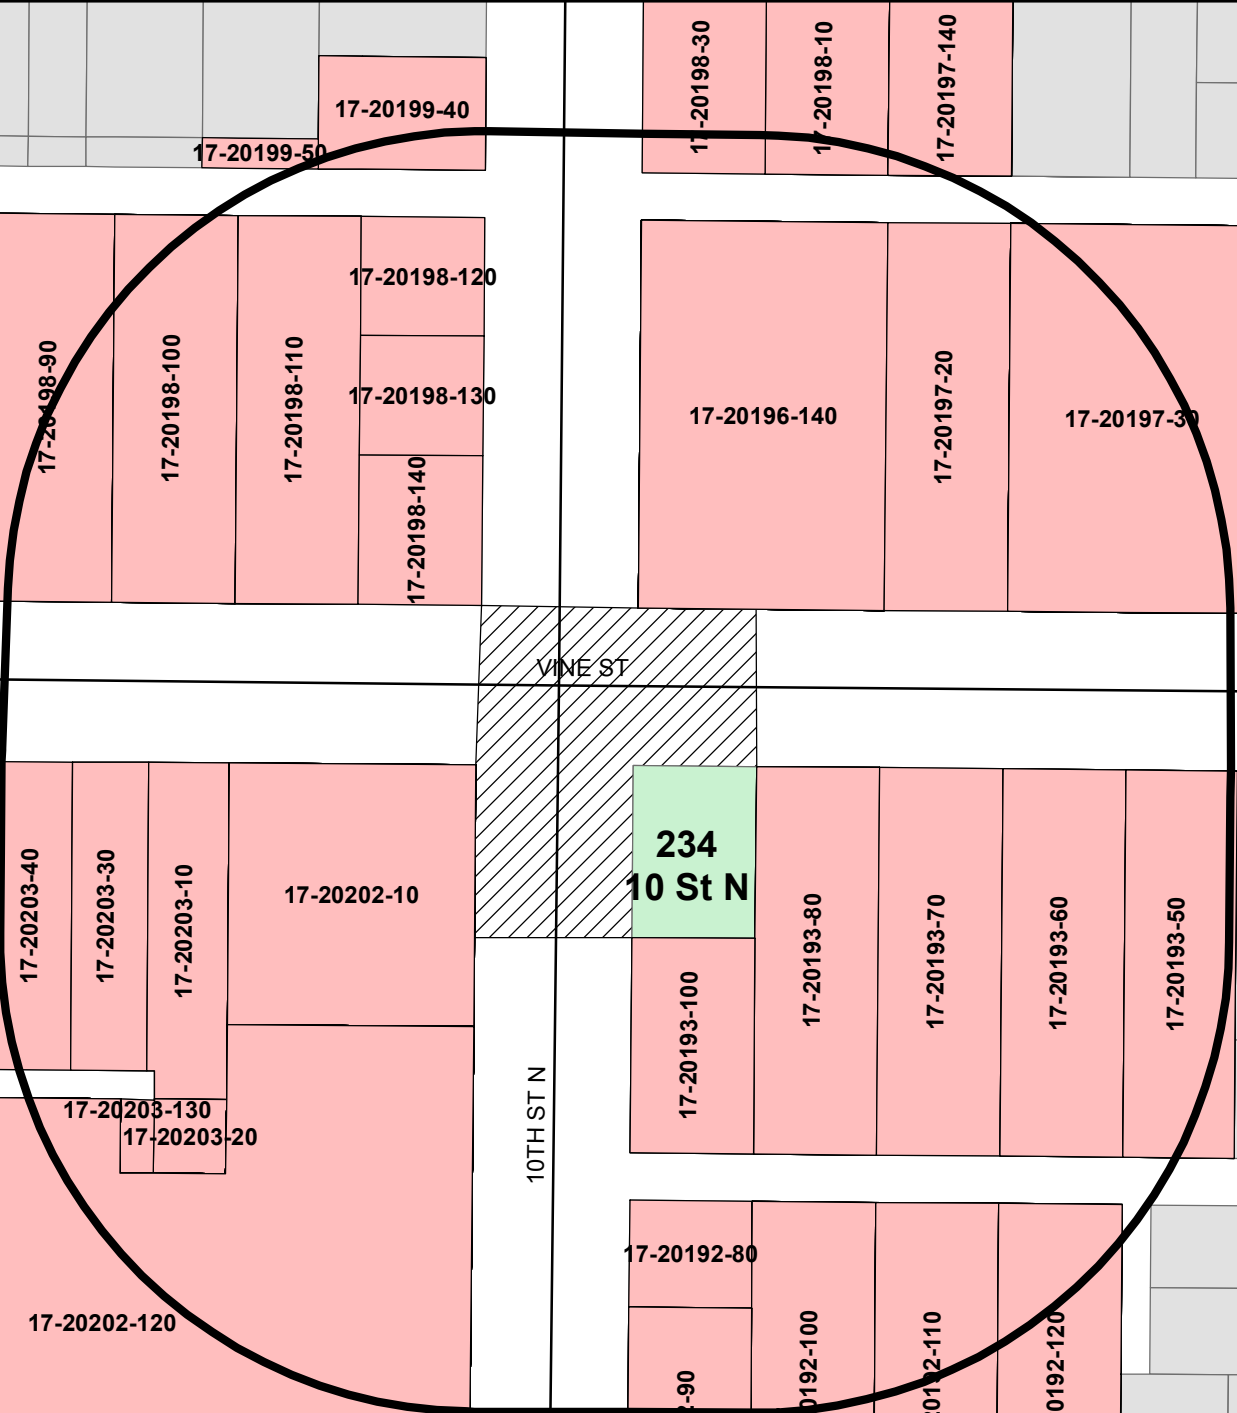

9TH ST N

11TH ST N

10TH ST N

VINE ST

17-20199-40

17-20199-50

17-20198-30

17-20198-10

17-20197-140

17-20198-90

17-20198-100

17-20198-110

17-20198-120

17-20198-130

17-20198-140

17-20196-140

17-20197-20

17-20197-30

17-20203-40

17-20203-30

17-20203-10

17-20202-10

17-20203-130

17-20203-20

17-20192-90

17-20192-100

17-20192-110

17-20192-120

Properties within 200ft of the 234 10th St N