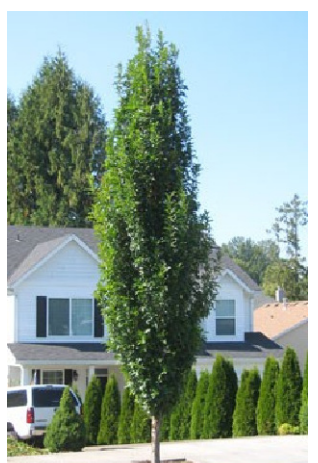

LANDSCAPE / GREEN SPACE

1	20' x 5' =	1,025 SF
2	63' x 5' =	315 SF
3	15' x 5' =	75 SF
4	11' x 17' =	187 SF
5	7' x 18' =	126 SF
6	5' x 27' =	135 SF
7	5' x 68' =	340 SF
8	5' x 110' =	550 SF
9	7' x 50' =	350 SF
10	7' x 42' =	294 SF

TOTAL LANDSCAPING = 3,682 SF > 10% OF SITE

Dana V. Coulter ICNP  
Iowa Certified Nursery Professional

Cobble in Parking Island Ends

Boulder Clusters

Golden Colomndale Ginkgo

Skyline Locust

Regal Prince Oak

Frontier Hybrid Elm

Ivory Silk Lilac

Jack Ornamental Pear

Avalanche Reed Grass

Standing Ovation Little Bluestem

Summer Beauty Allium

Twilite Prairie Blues Baptisia

Bobo Hydrangea

Tor Birchleaf Spirea