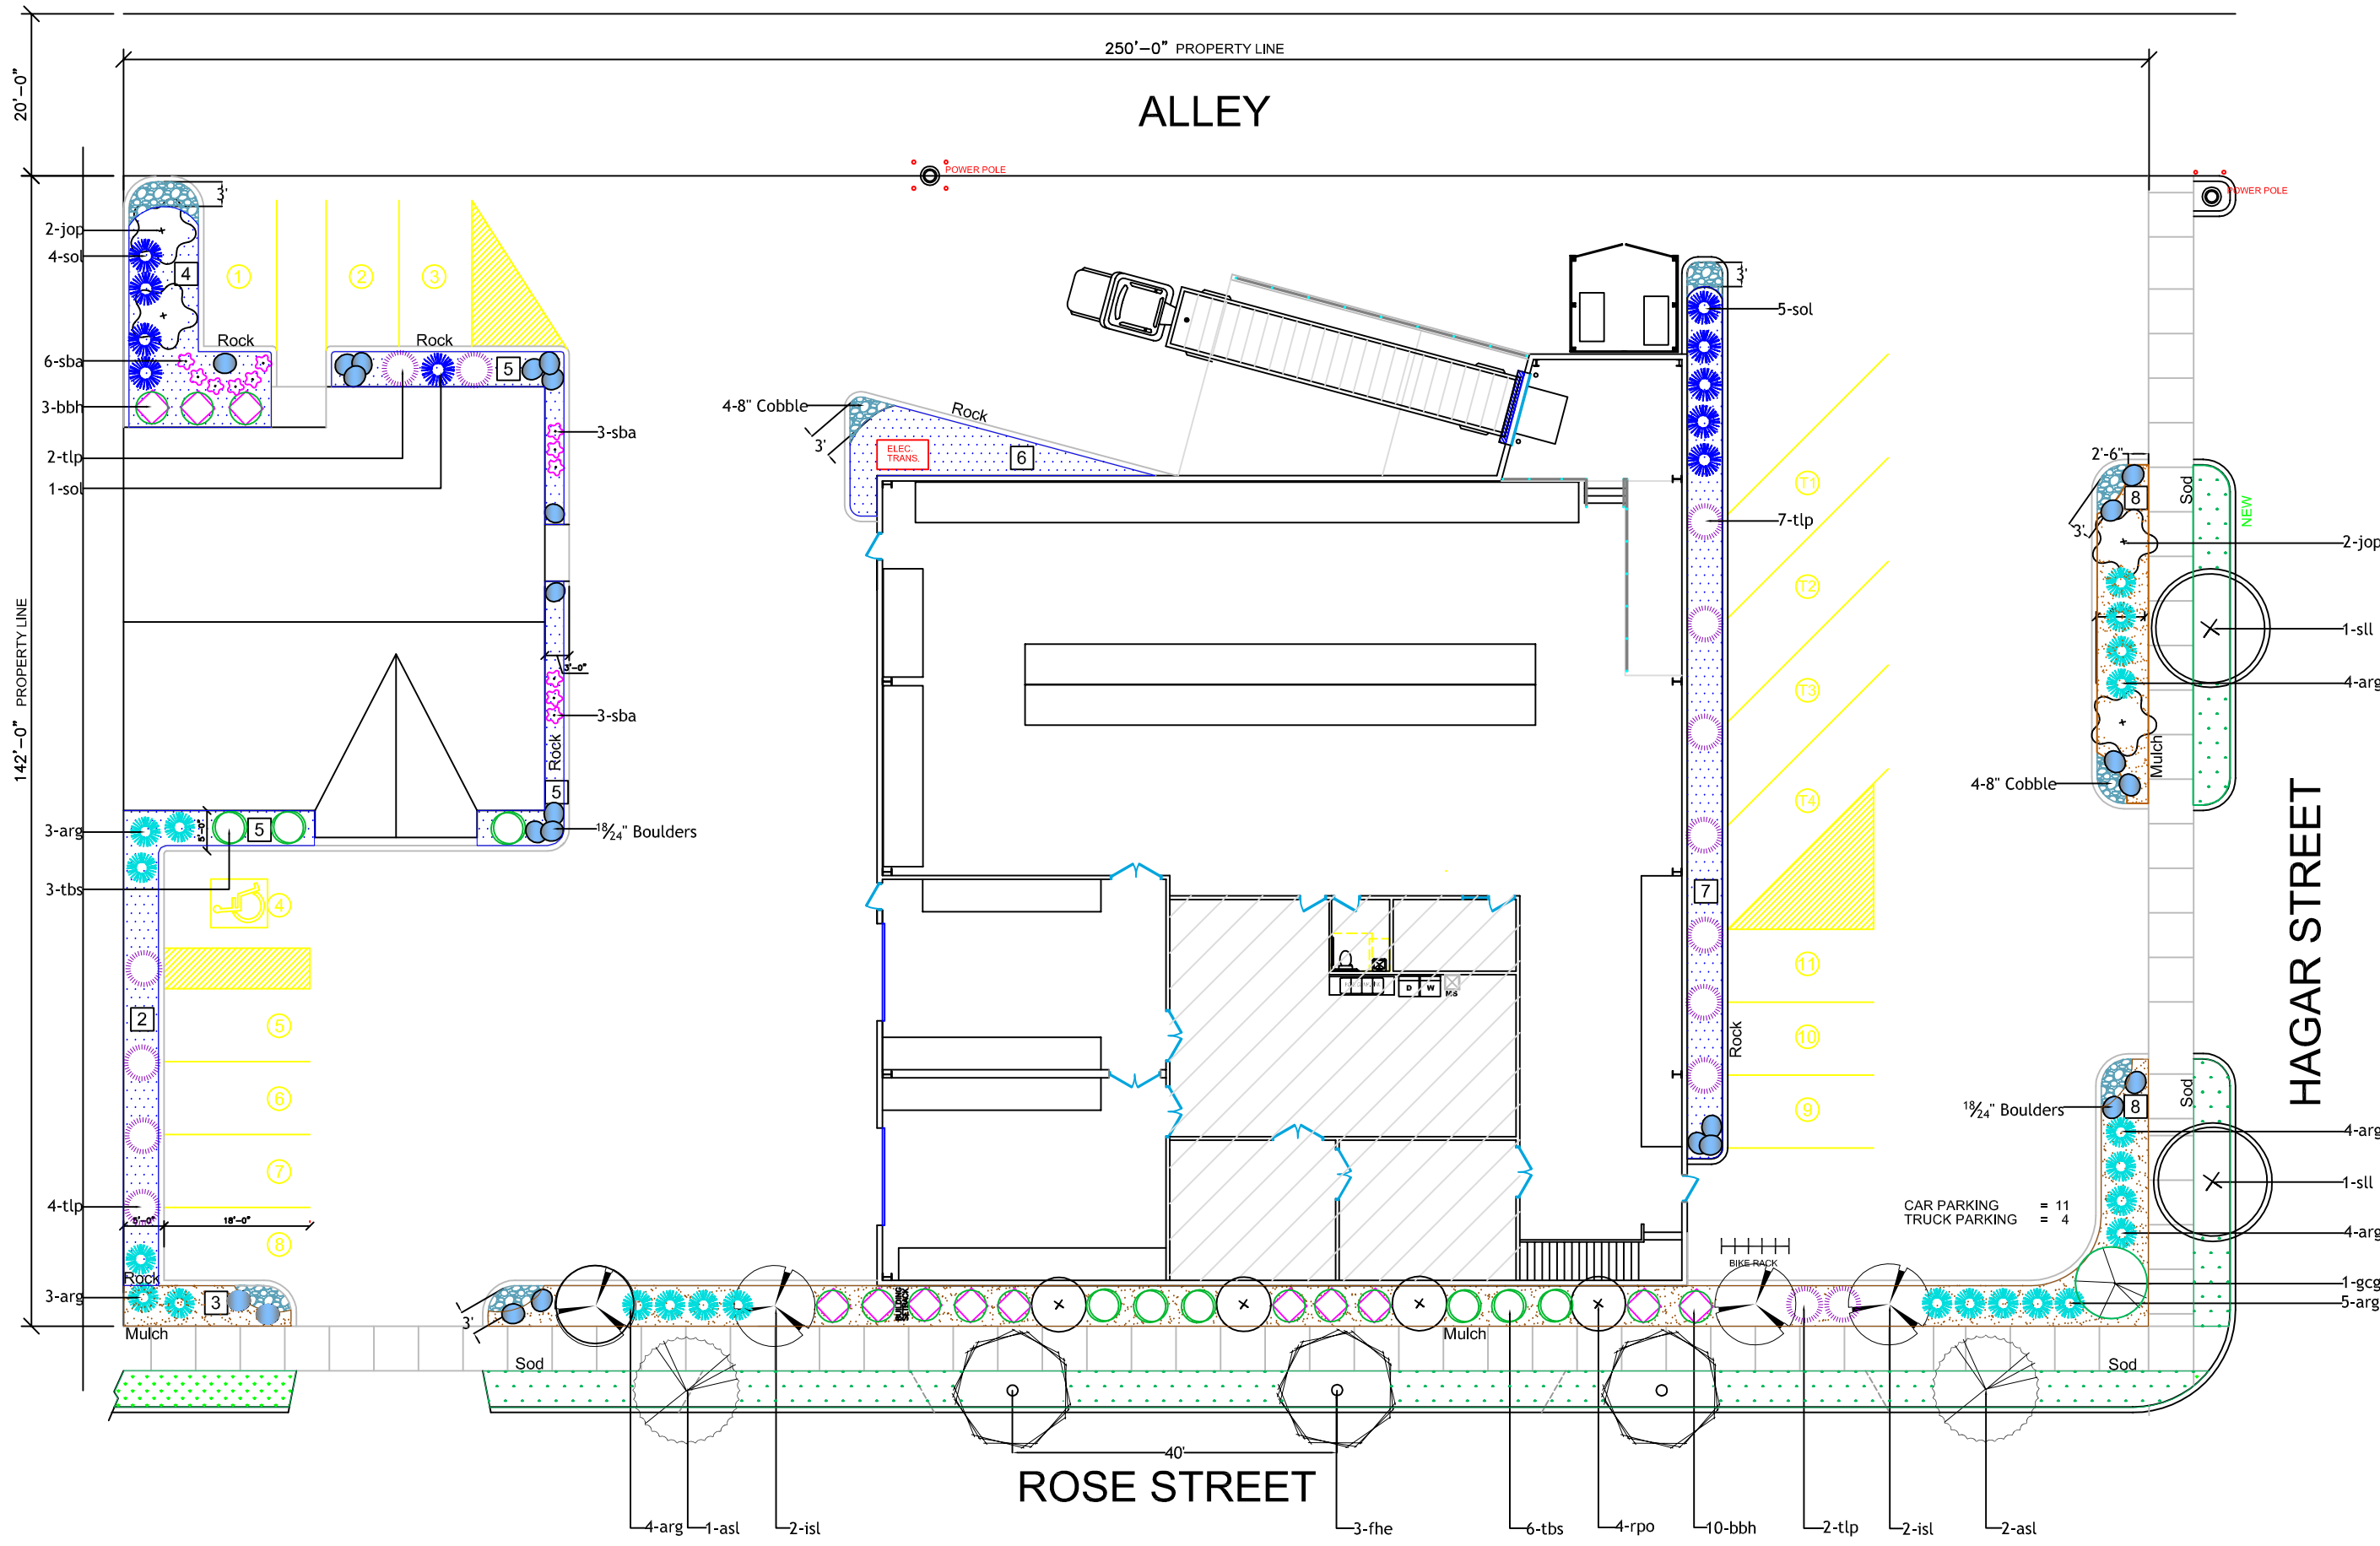

LANDSCAPE / GREEN SPACE

1	20' x 5' =	1,025 SF
2	63' x 5' =	315 SF
3	15' x 5' =	75 SF
4	11' x 17' =	187 SF
5	7' x 18' =	126 SF
6	5' x 27' =	135 SF
7	5' x 68' =	340 SF
8	5' x 110' =	550 SF
9	7' x 50' =	350 SF
10	7' x 42' =	294 SF

TOTAL LANDSCAPING = 3,682 SF > 10% OF SITE

Dana V. Coulter ICNP  
Iowa Certified Nursery Professional

Cobble in Parking Island Ends

Boulder Clusters

Golden Colomndale Ginkgo

Skyline Locust

Regal Prince Oak

Frontier Hybrid Elm

REVISIONS

8-25-2017	Winona Nursery
-----------	----------------

SHEET NAME & NUMBER  
Landscape Plan  
L-100

PROJECT CRDN

DATE: 8-14-2017  
SCALE: 1" = 20' on 24 x 36  
DRAWN BY: coulter  
www.winonanursery.com