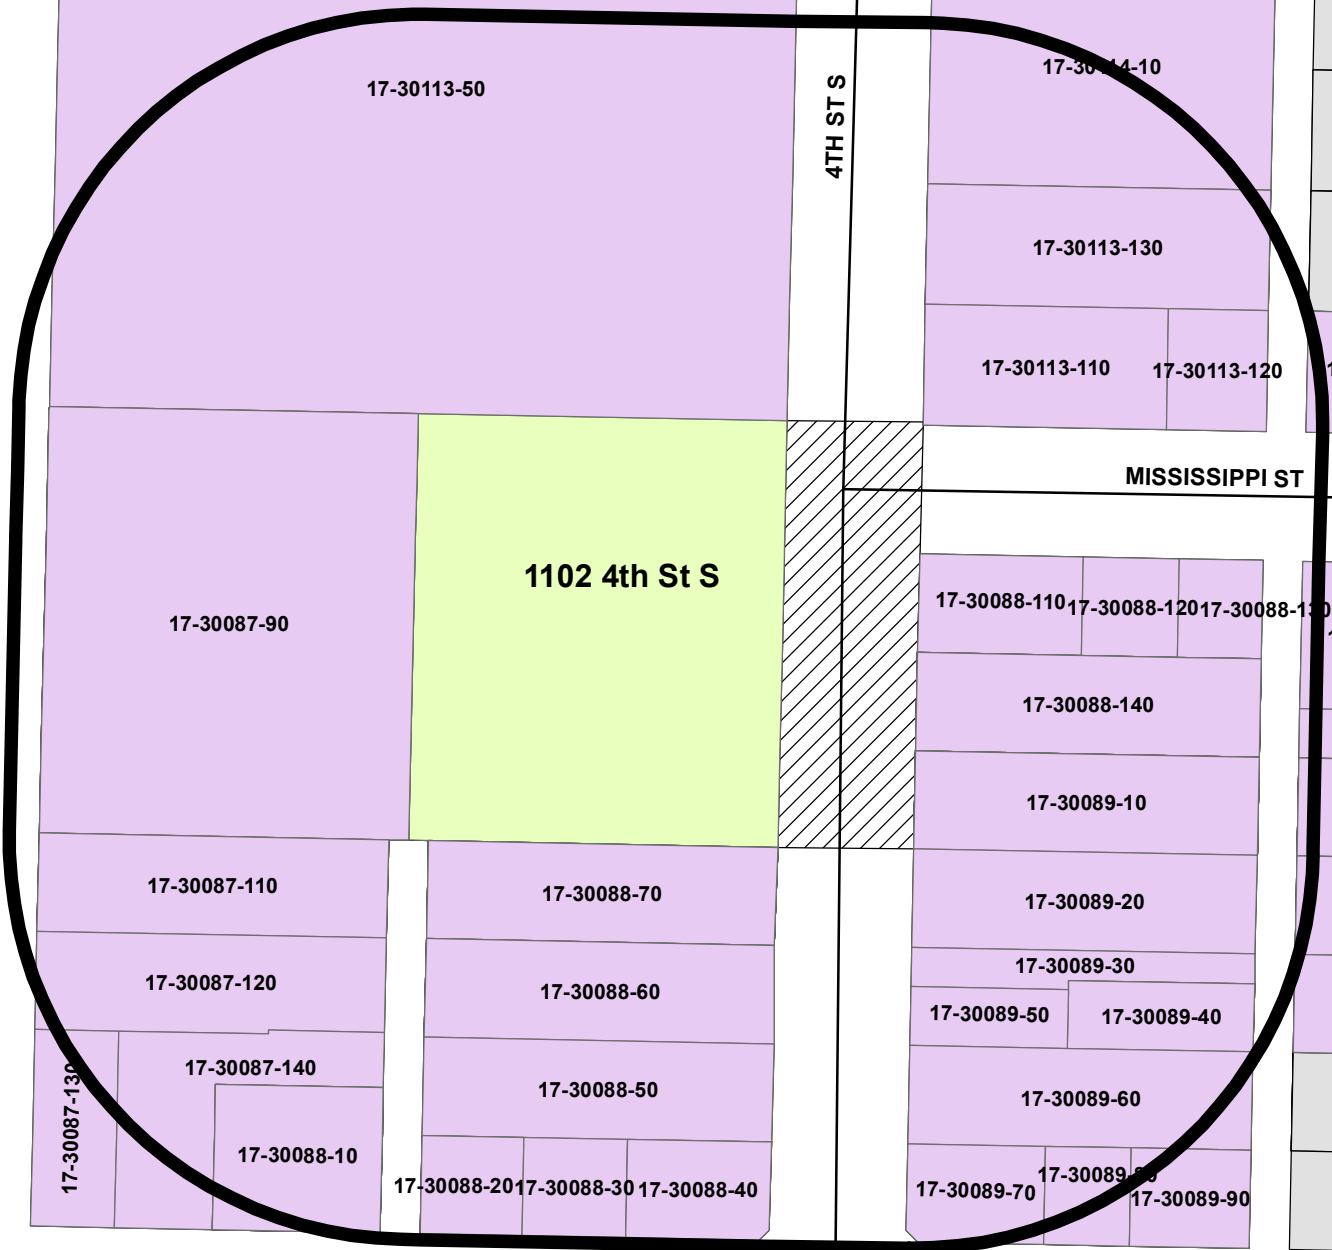

**Properties within 200ft  
of 1102 4th St S**

3RD ST S

4TH ST S

MISSISSIPPI ST

JACKSON ST

17-30113-50

17-30114-10

17-30113-130

17-30113-110

17-30113-120

17-30114-130

**1102 4th St S**

17-30087-90

17-30088-110 17-30088-120 17-30088-130

17-30090-30

17-30088-140

17-30090-20

17-30089-10

17-30090-10

17-30087-110

17-30088-70

17-30089-20

17-30089-140

17-30087-120