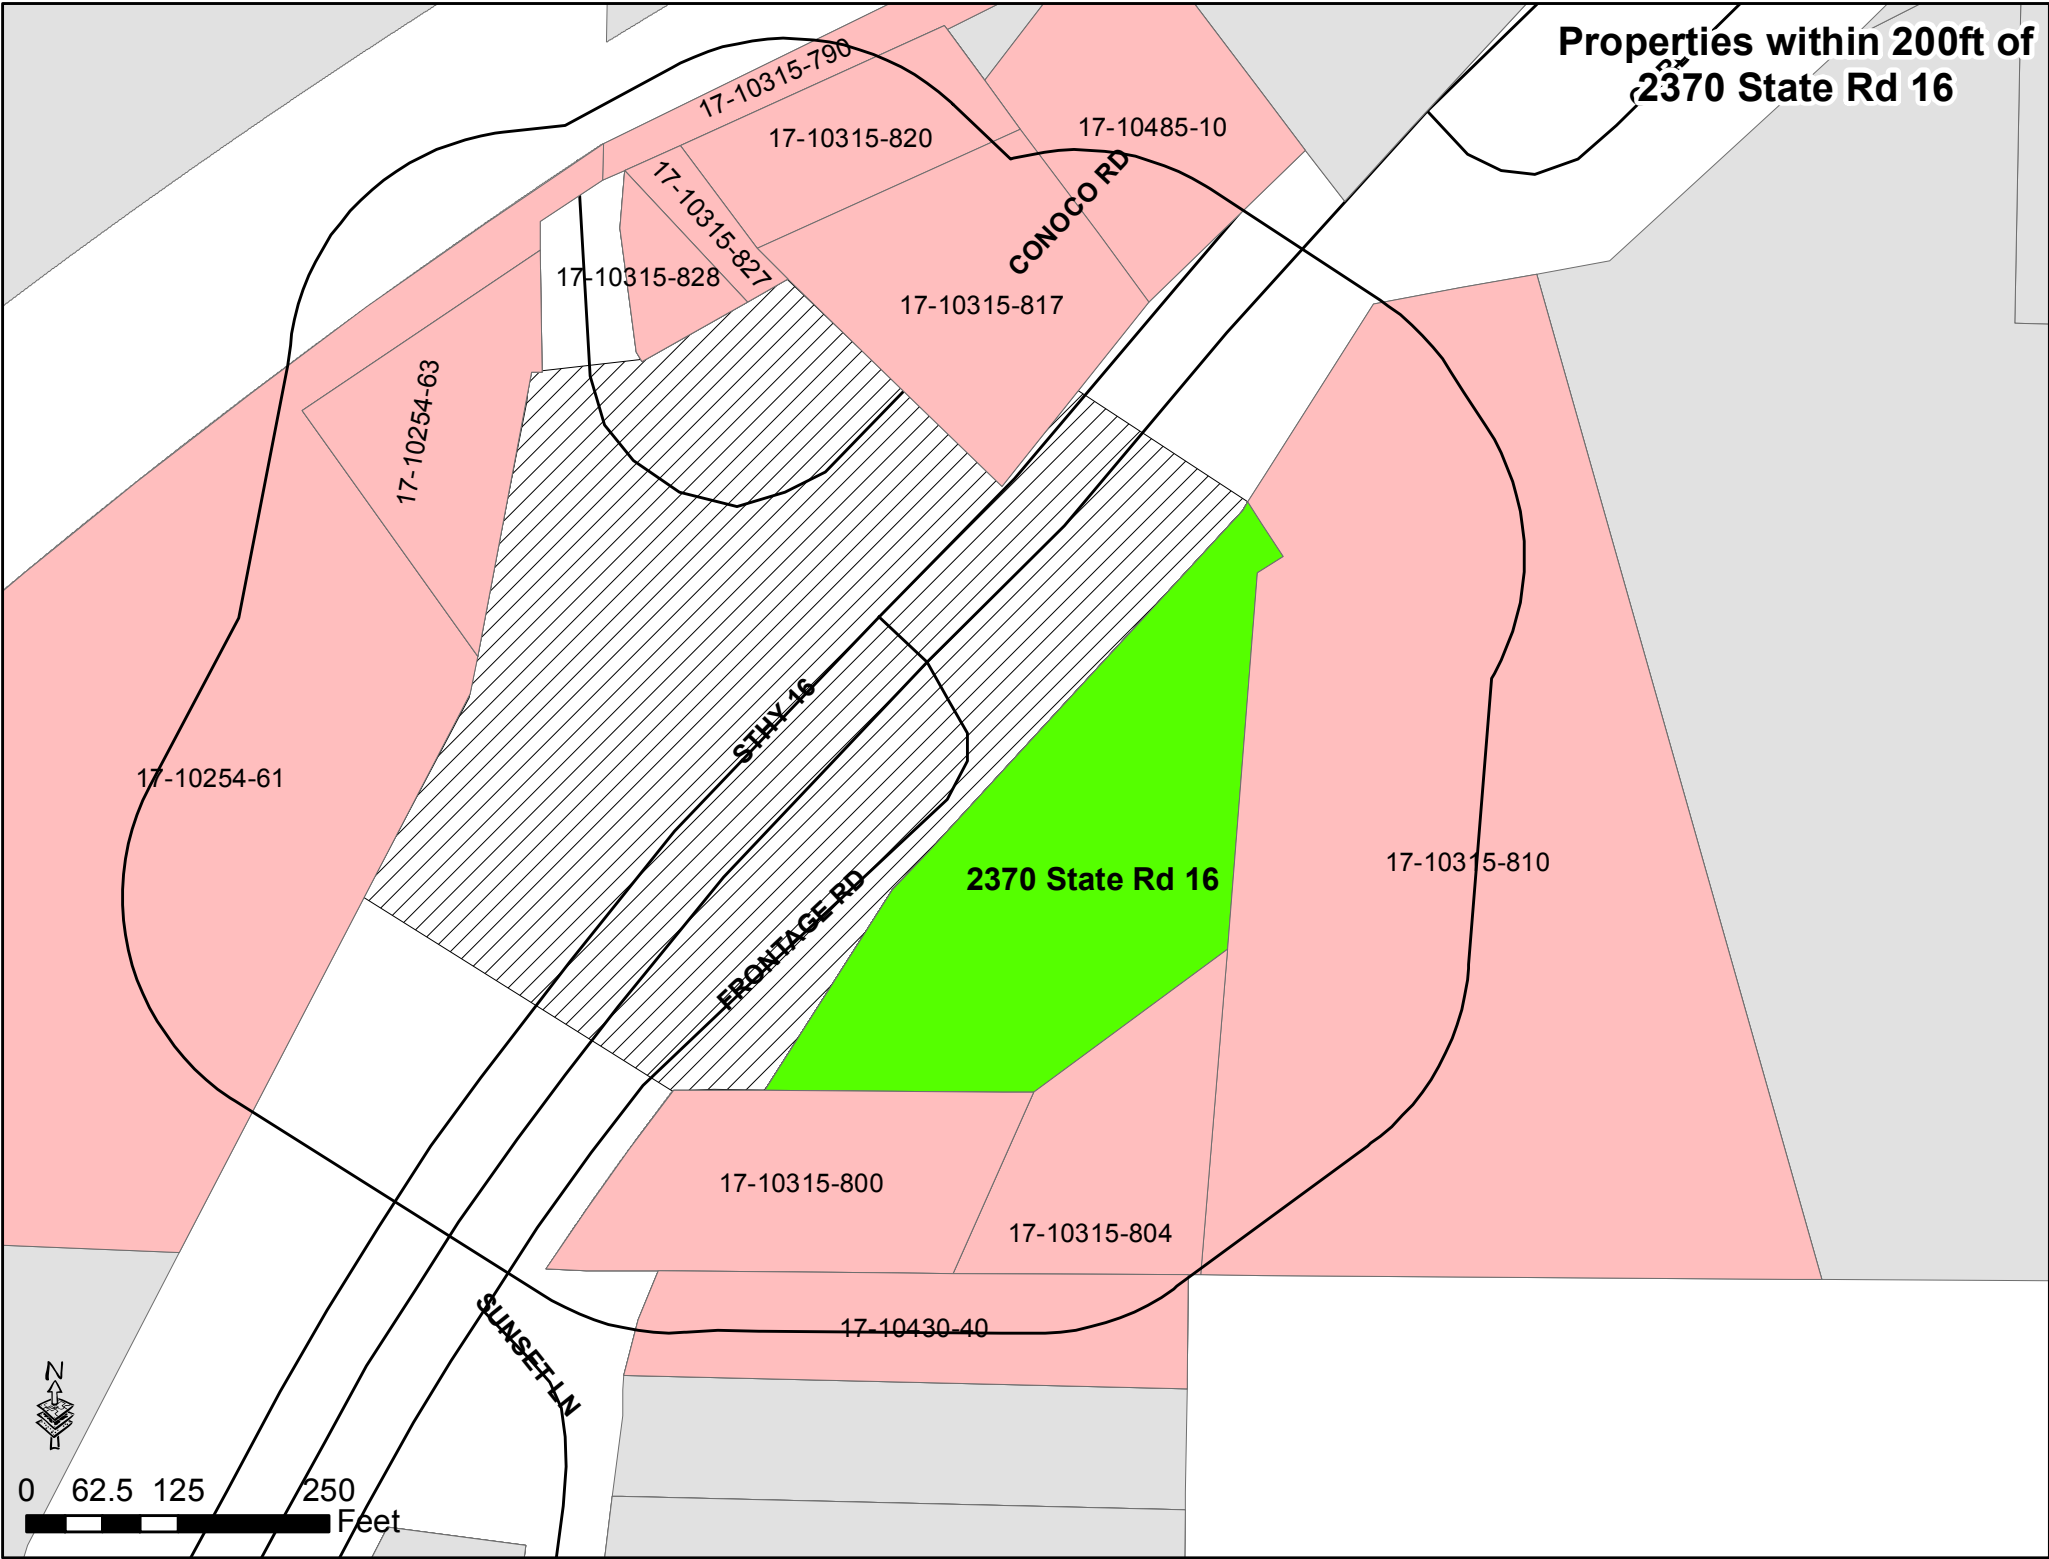

**Properties within 200ft of
2370 State Rd 16**

0 62.5 125 250 Feet