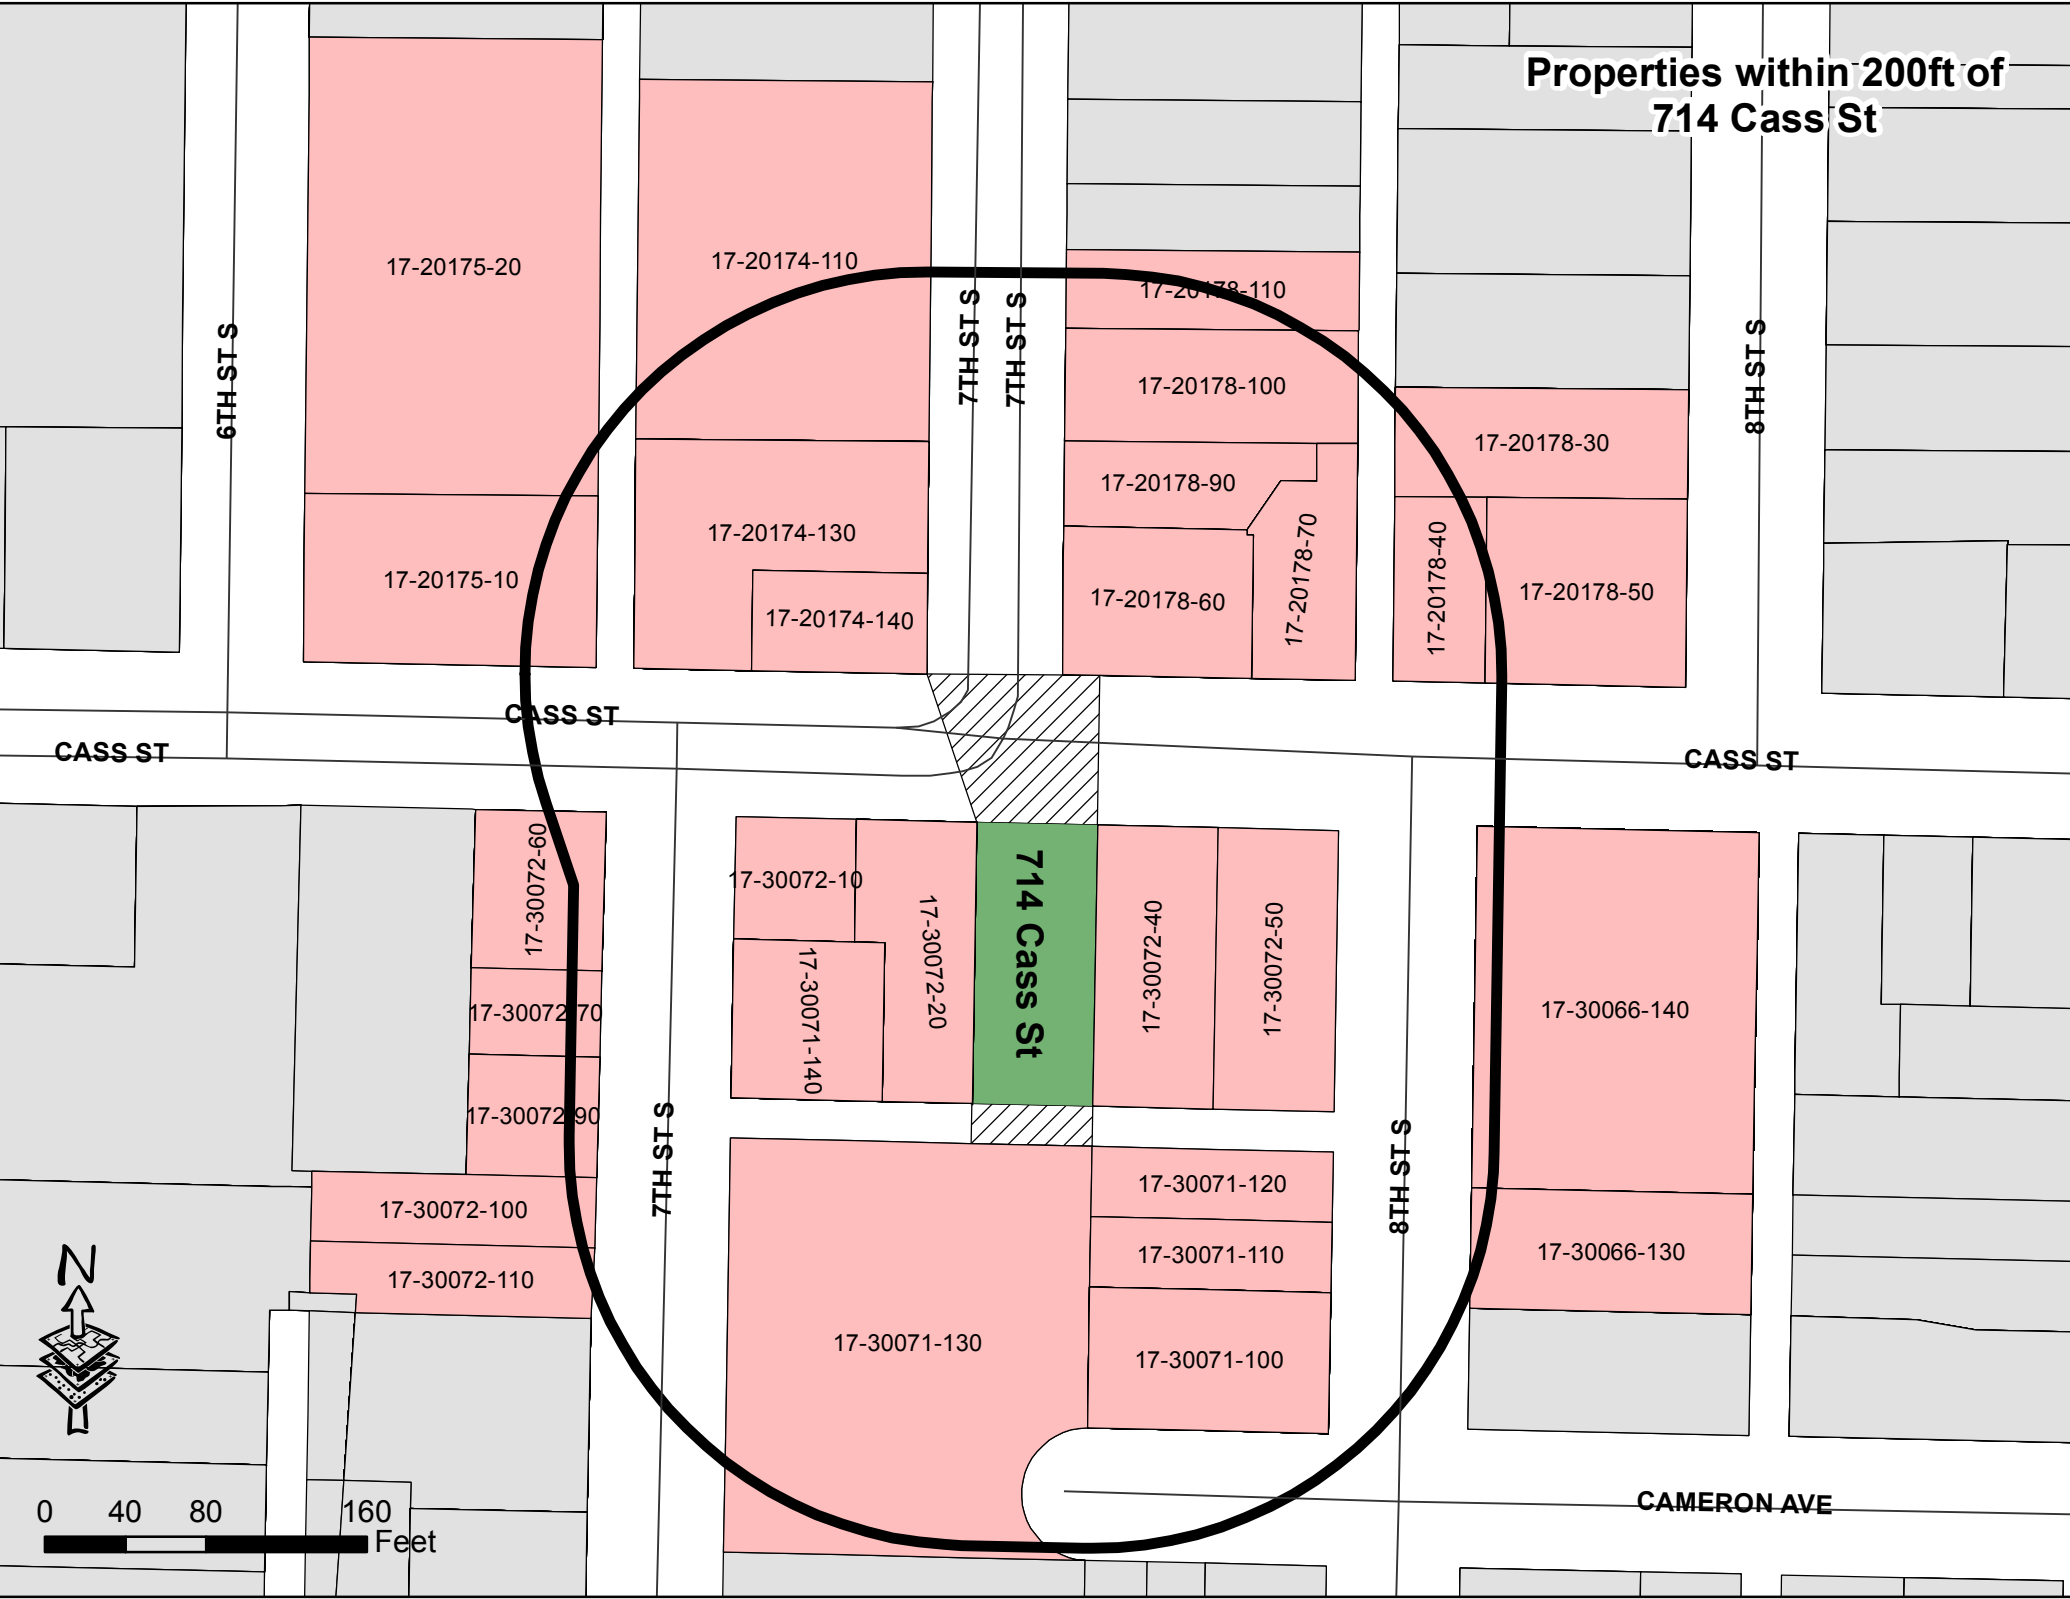

**Properties within 200ft of
714 Cass St**

0 40 80 160 Feet