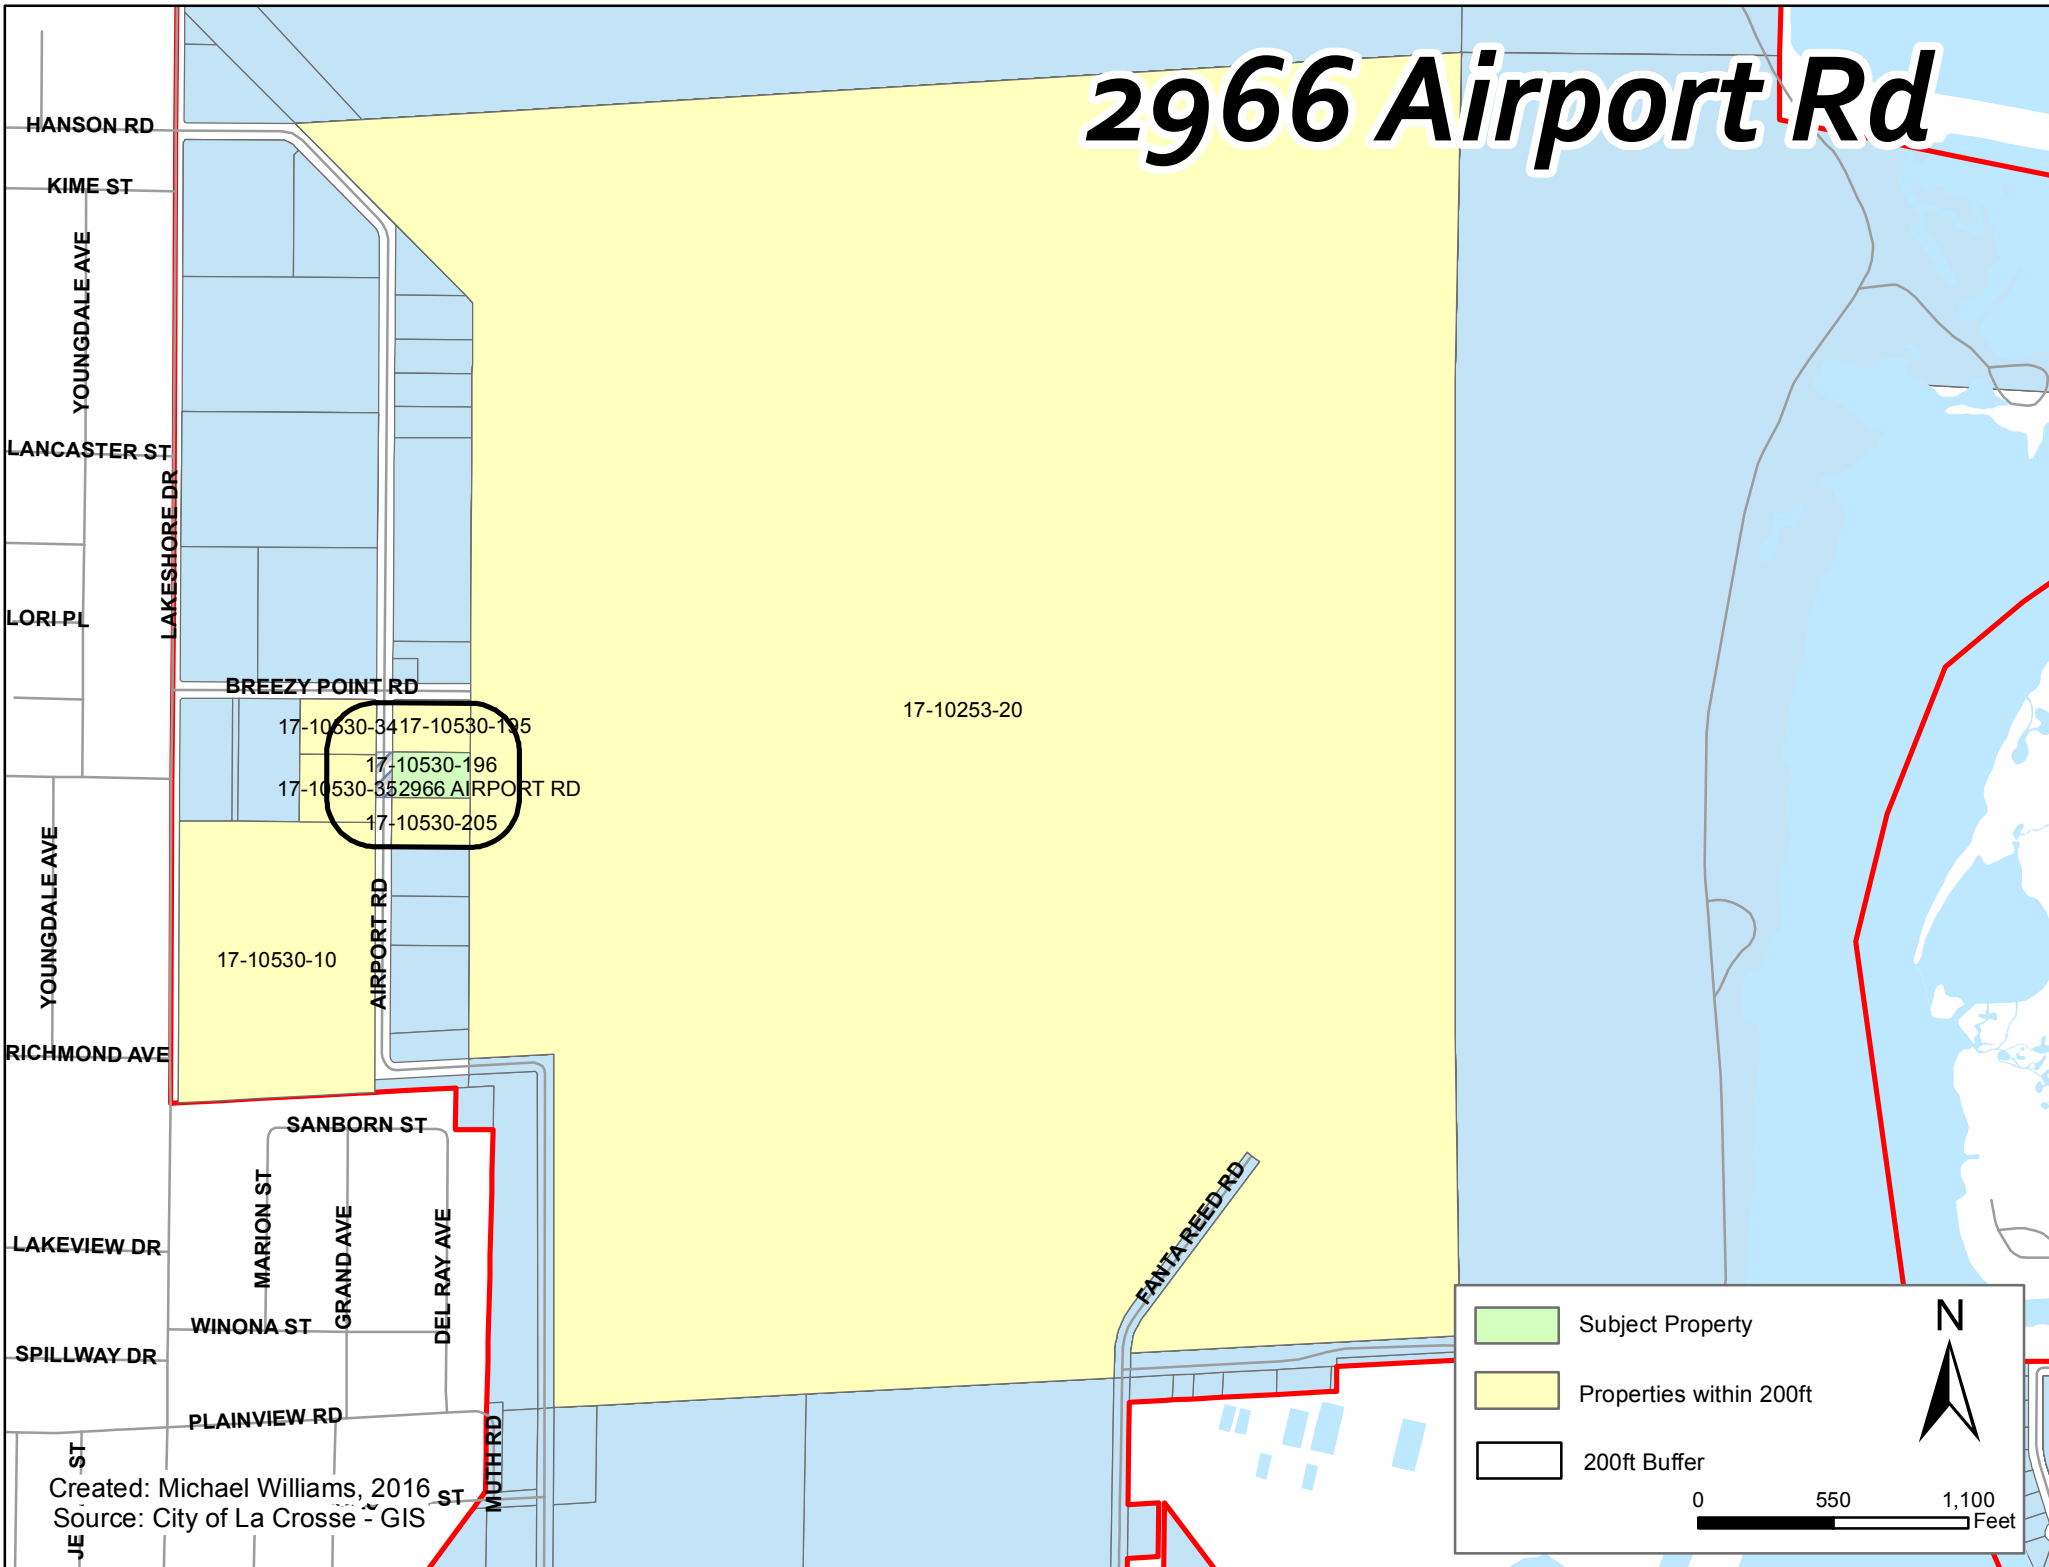

2966 Airport Rd

Legend

- Subject Property
- Properties within 200ft
- 200ft Buffer

Scale

0 550 1,100 Feet

North Arrow

N

Created: Michael Williams, 2016
Source: City of La Crosse - GIS