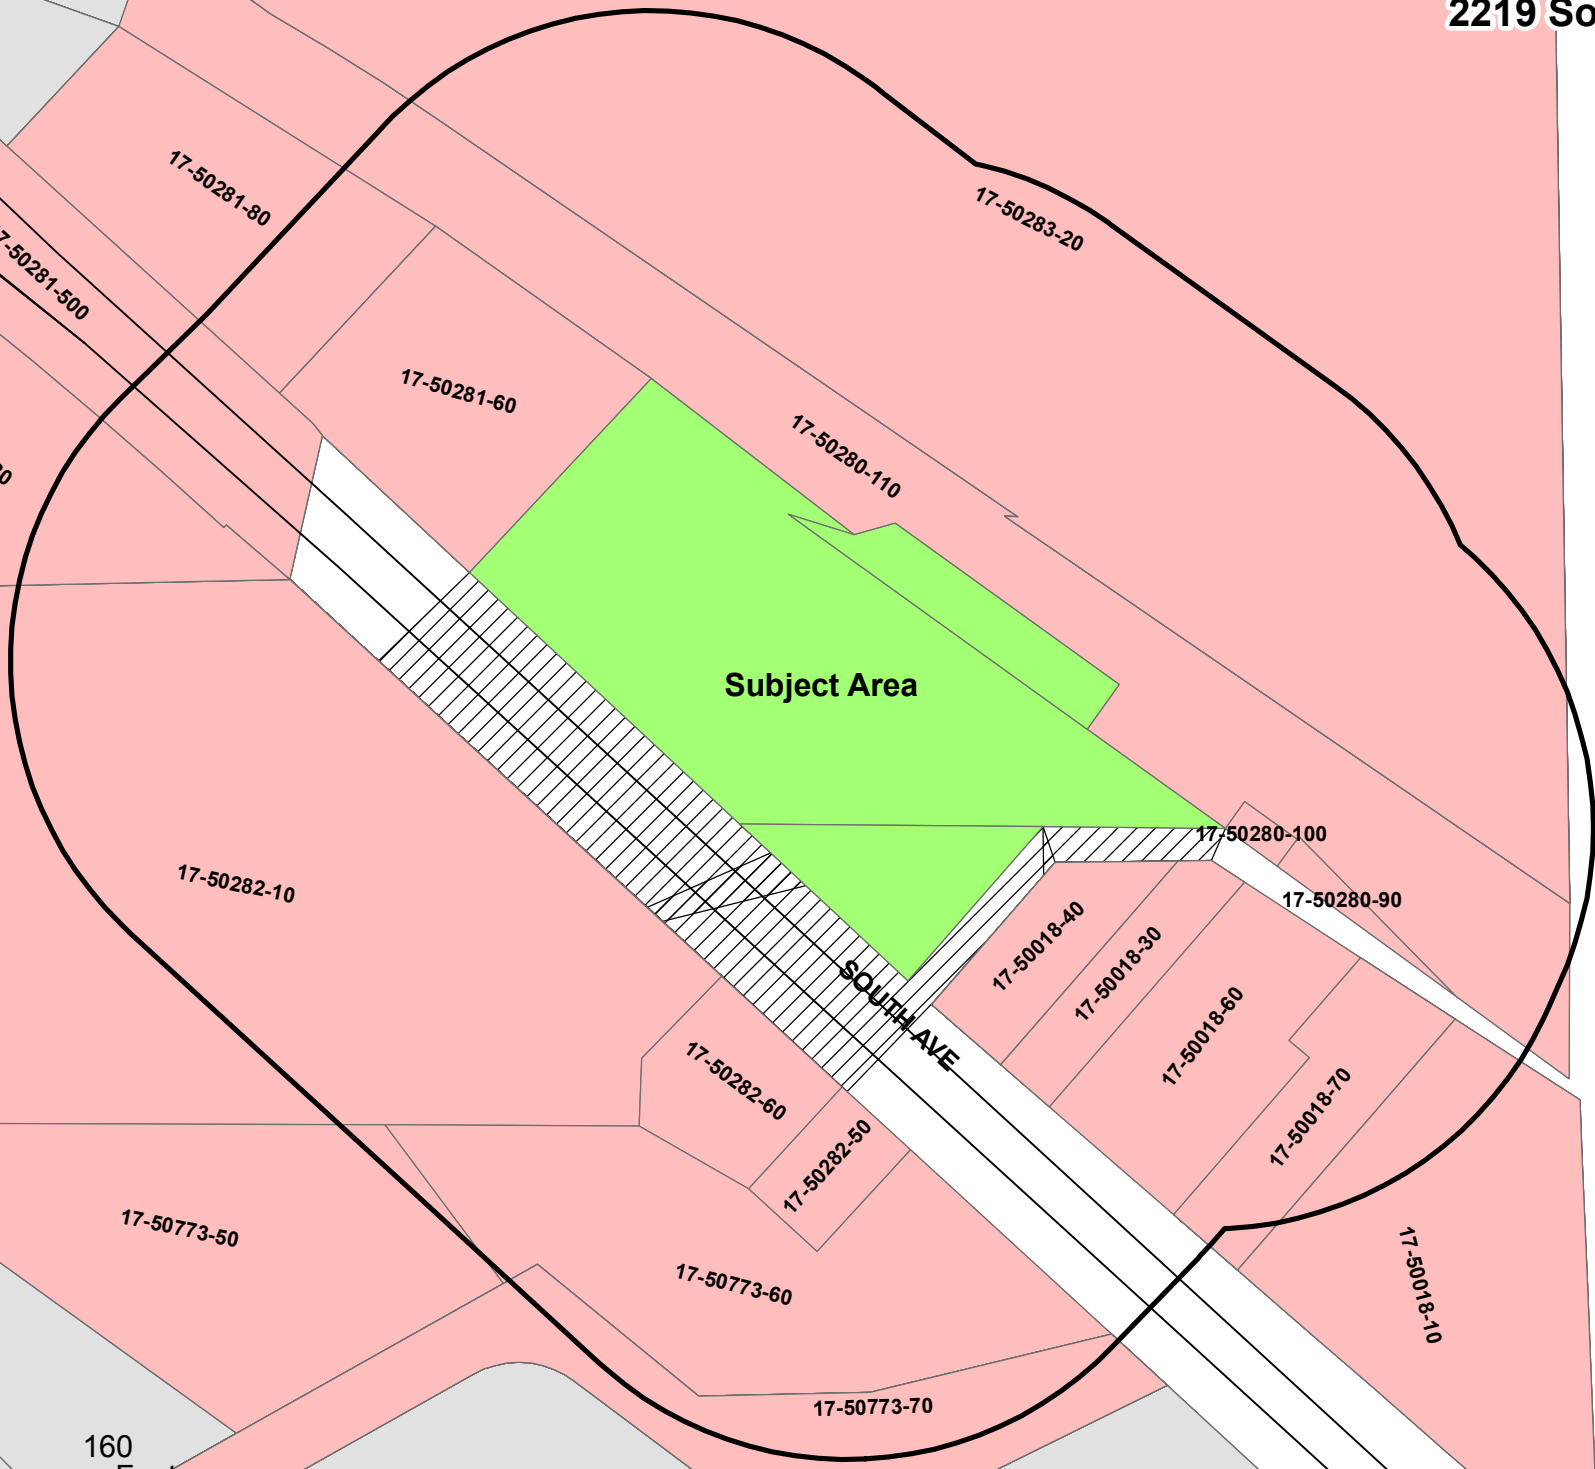

Properties within 200ft of
2219 South Ave

SIMS PL
17-50281-500

17-50281-80

17-50283-20

17-50281-60

17-50280-110

17-50781-580

Subject Area

17-50282-10

17-50280-100

17-50280-90

17-50018-40

17-50018-30

17-50018-60

SOUTH AVE

17-50282-60

BARLOW ST

0 40 80 160 Feet