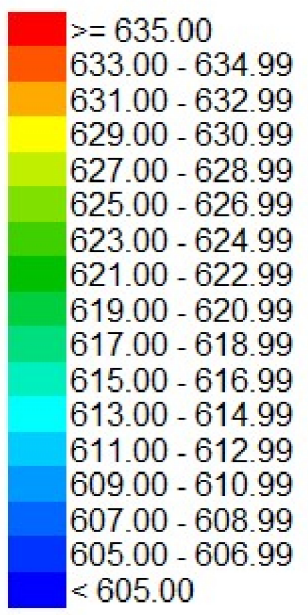

141008 Swift Creek West - Hydrographic Survey

BRENNAN
Marine Professionals Since 1919

141008 Swift Creek East - Hydrographic Survey

BRENNAN
Marine Professionals Since 1919