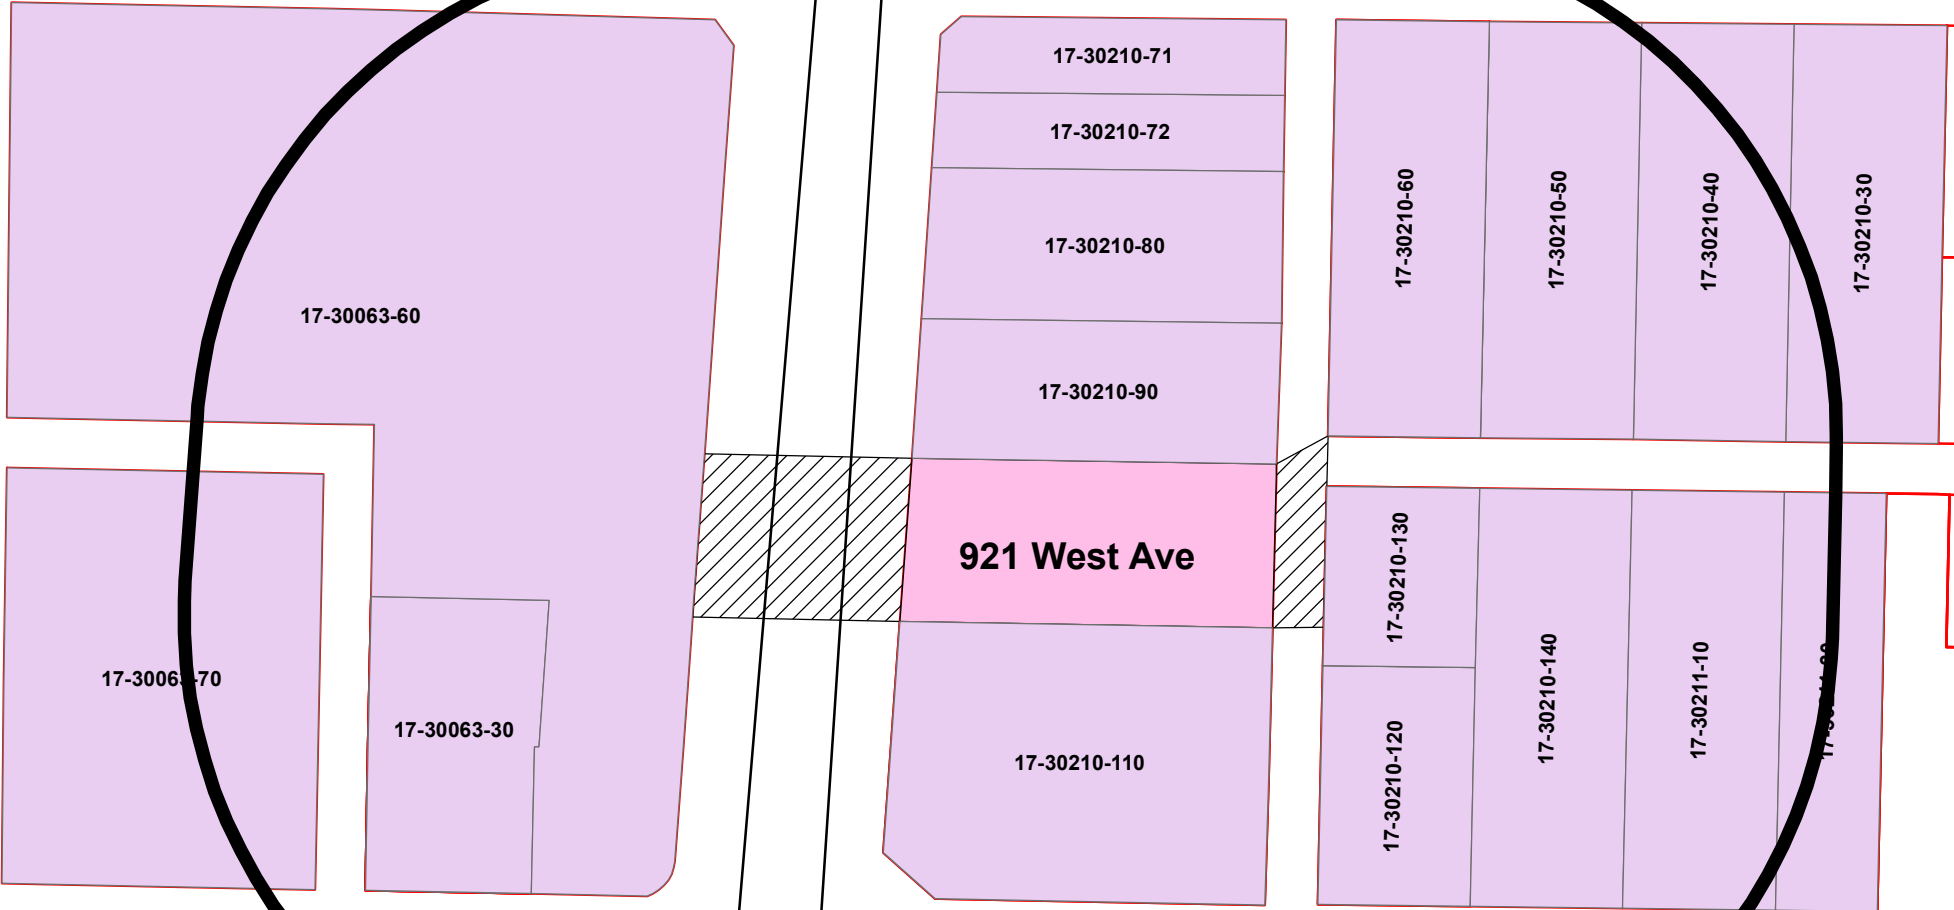

**Properties within 200ft of
921 West Ave S**

11TH ST S

MISSISSIPPI ST

921 West Ave

JACKSON ST

WEST AVE S