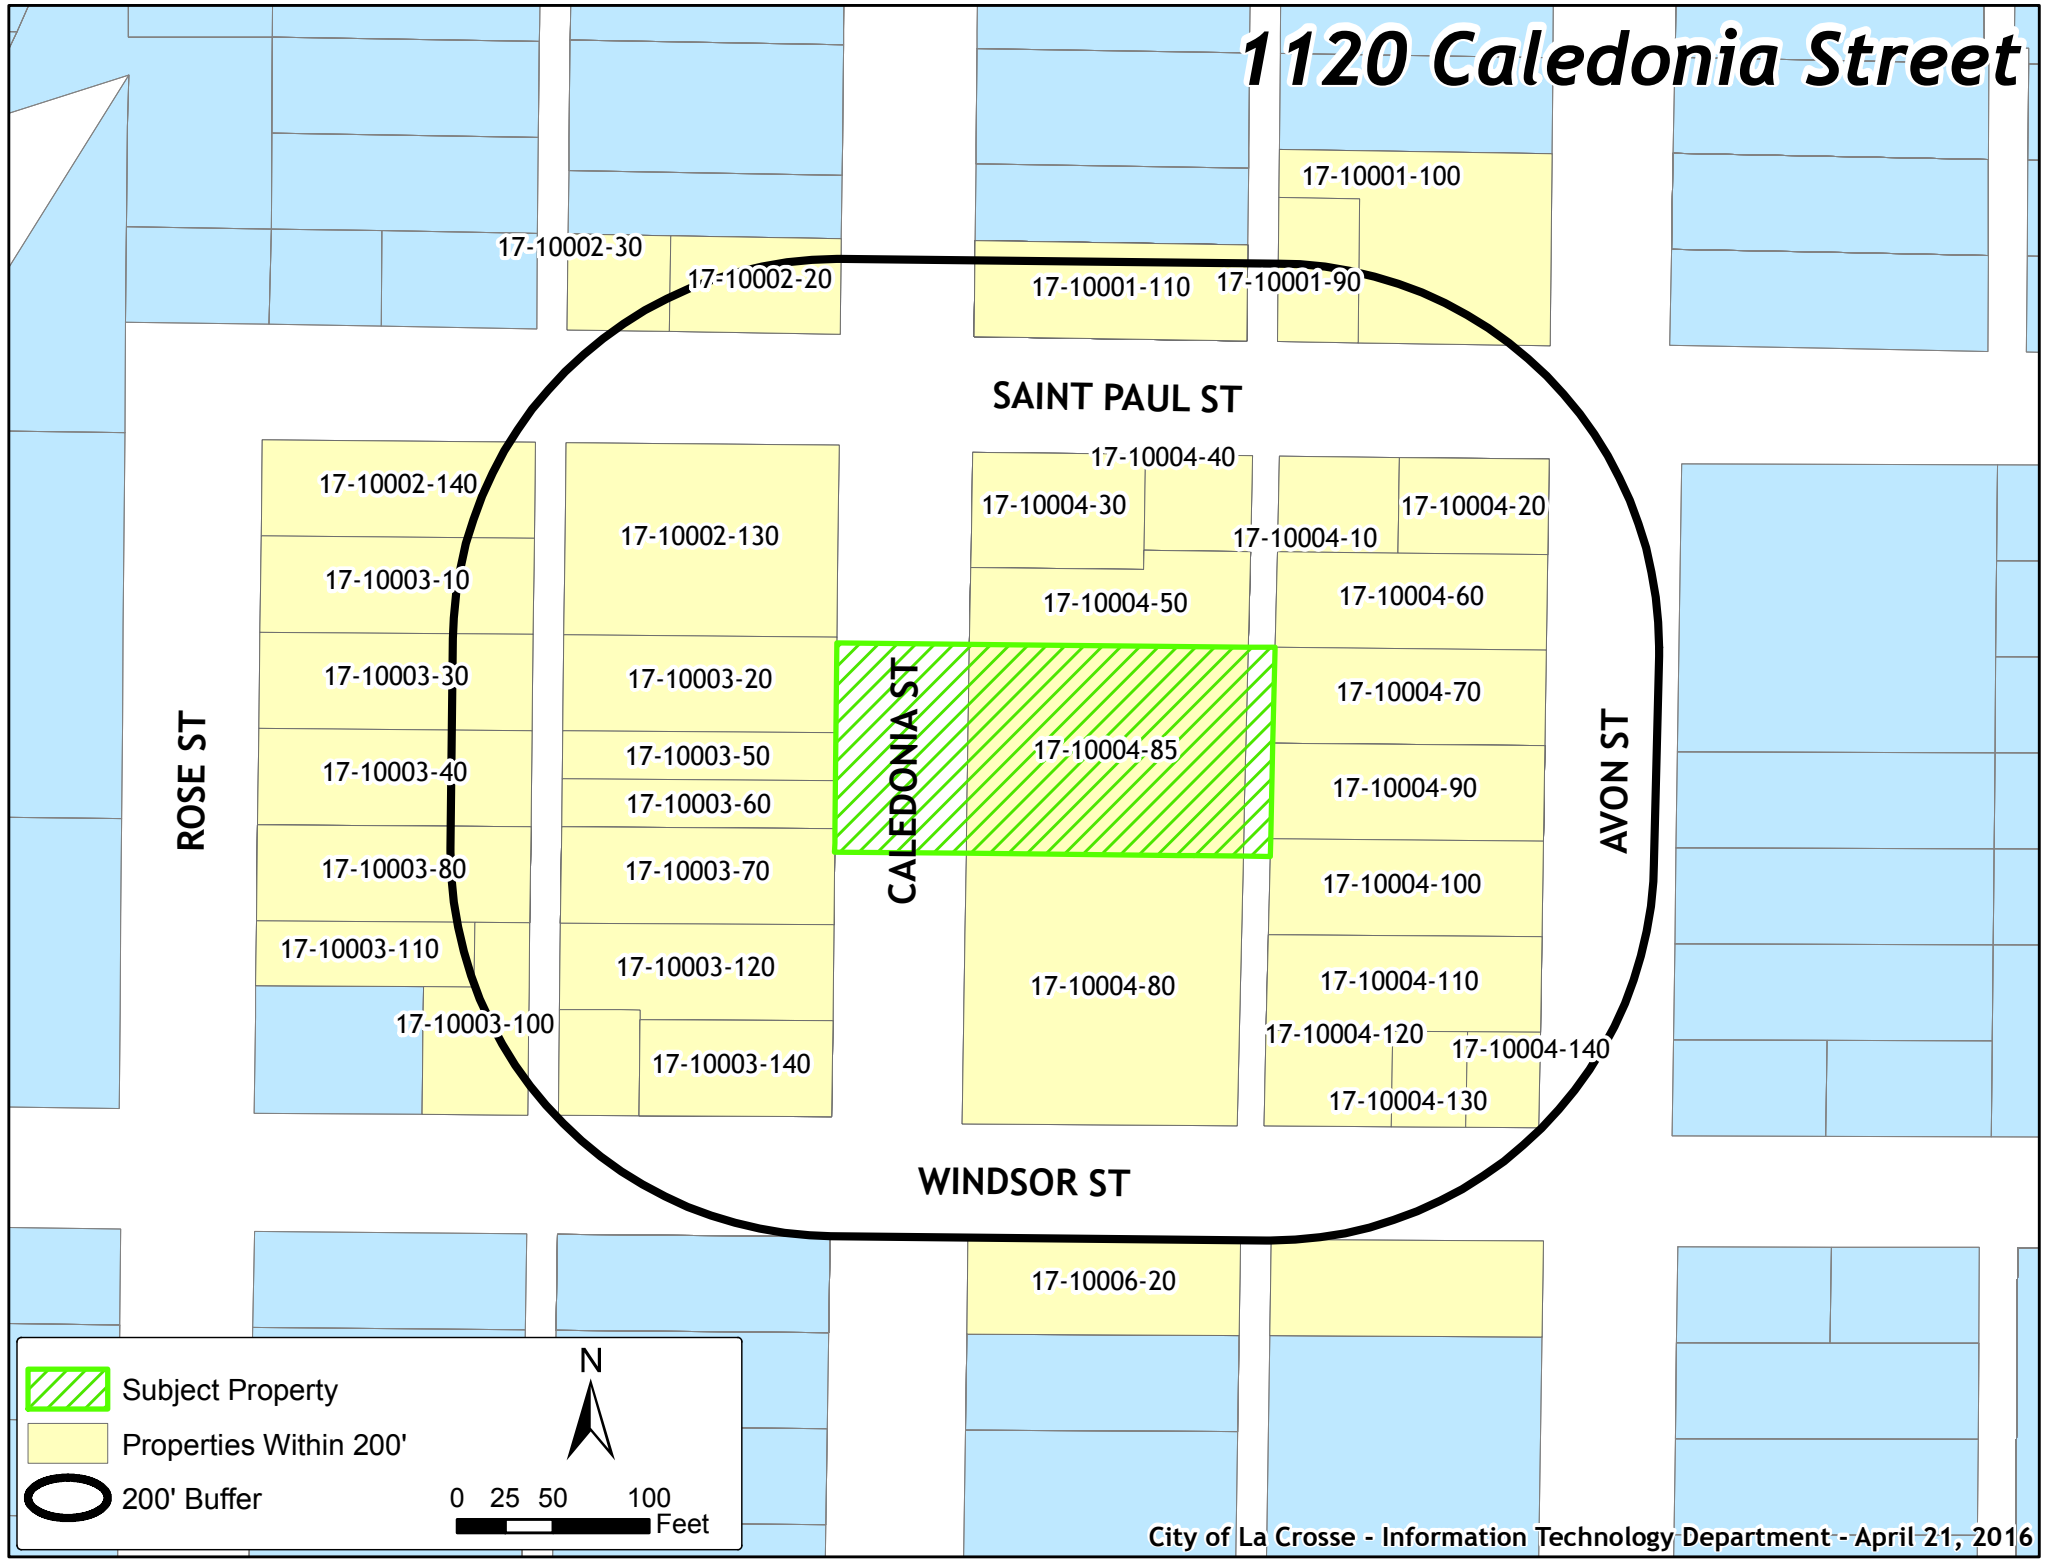

1120 Caledonia Street

 Subject Property

 Properties Within 200'

 200' Buffer

 N

 0 25 50 100 Feet