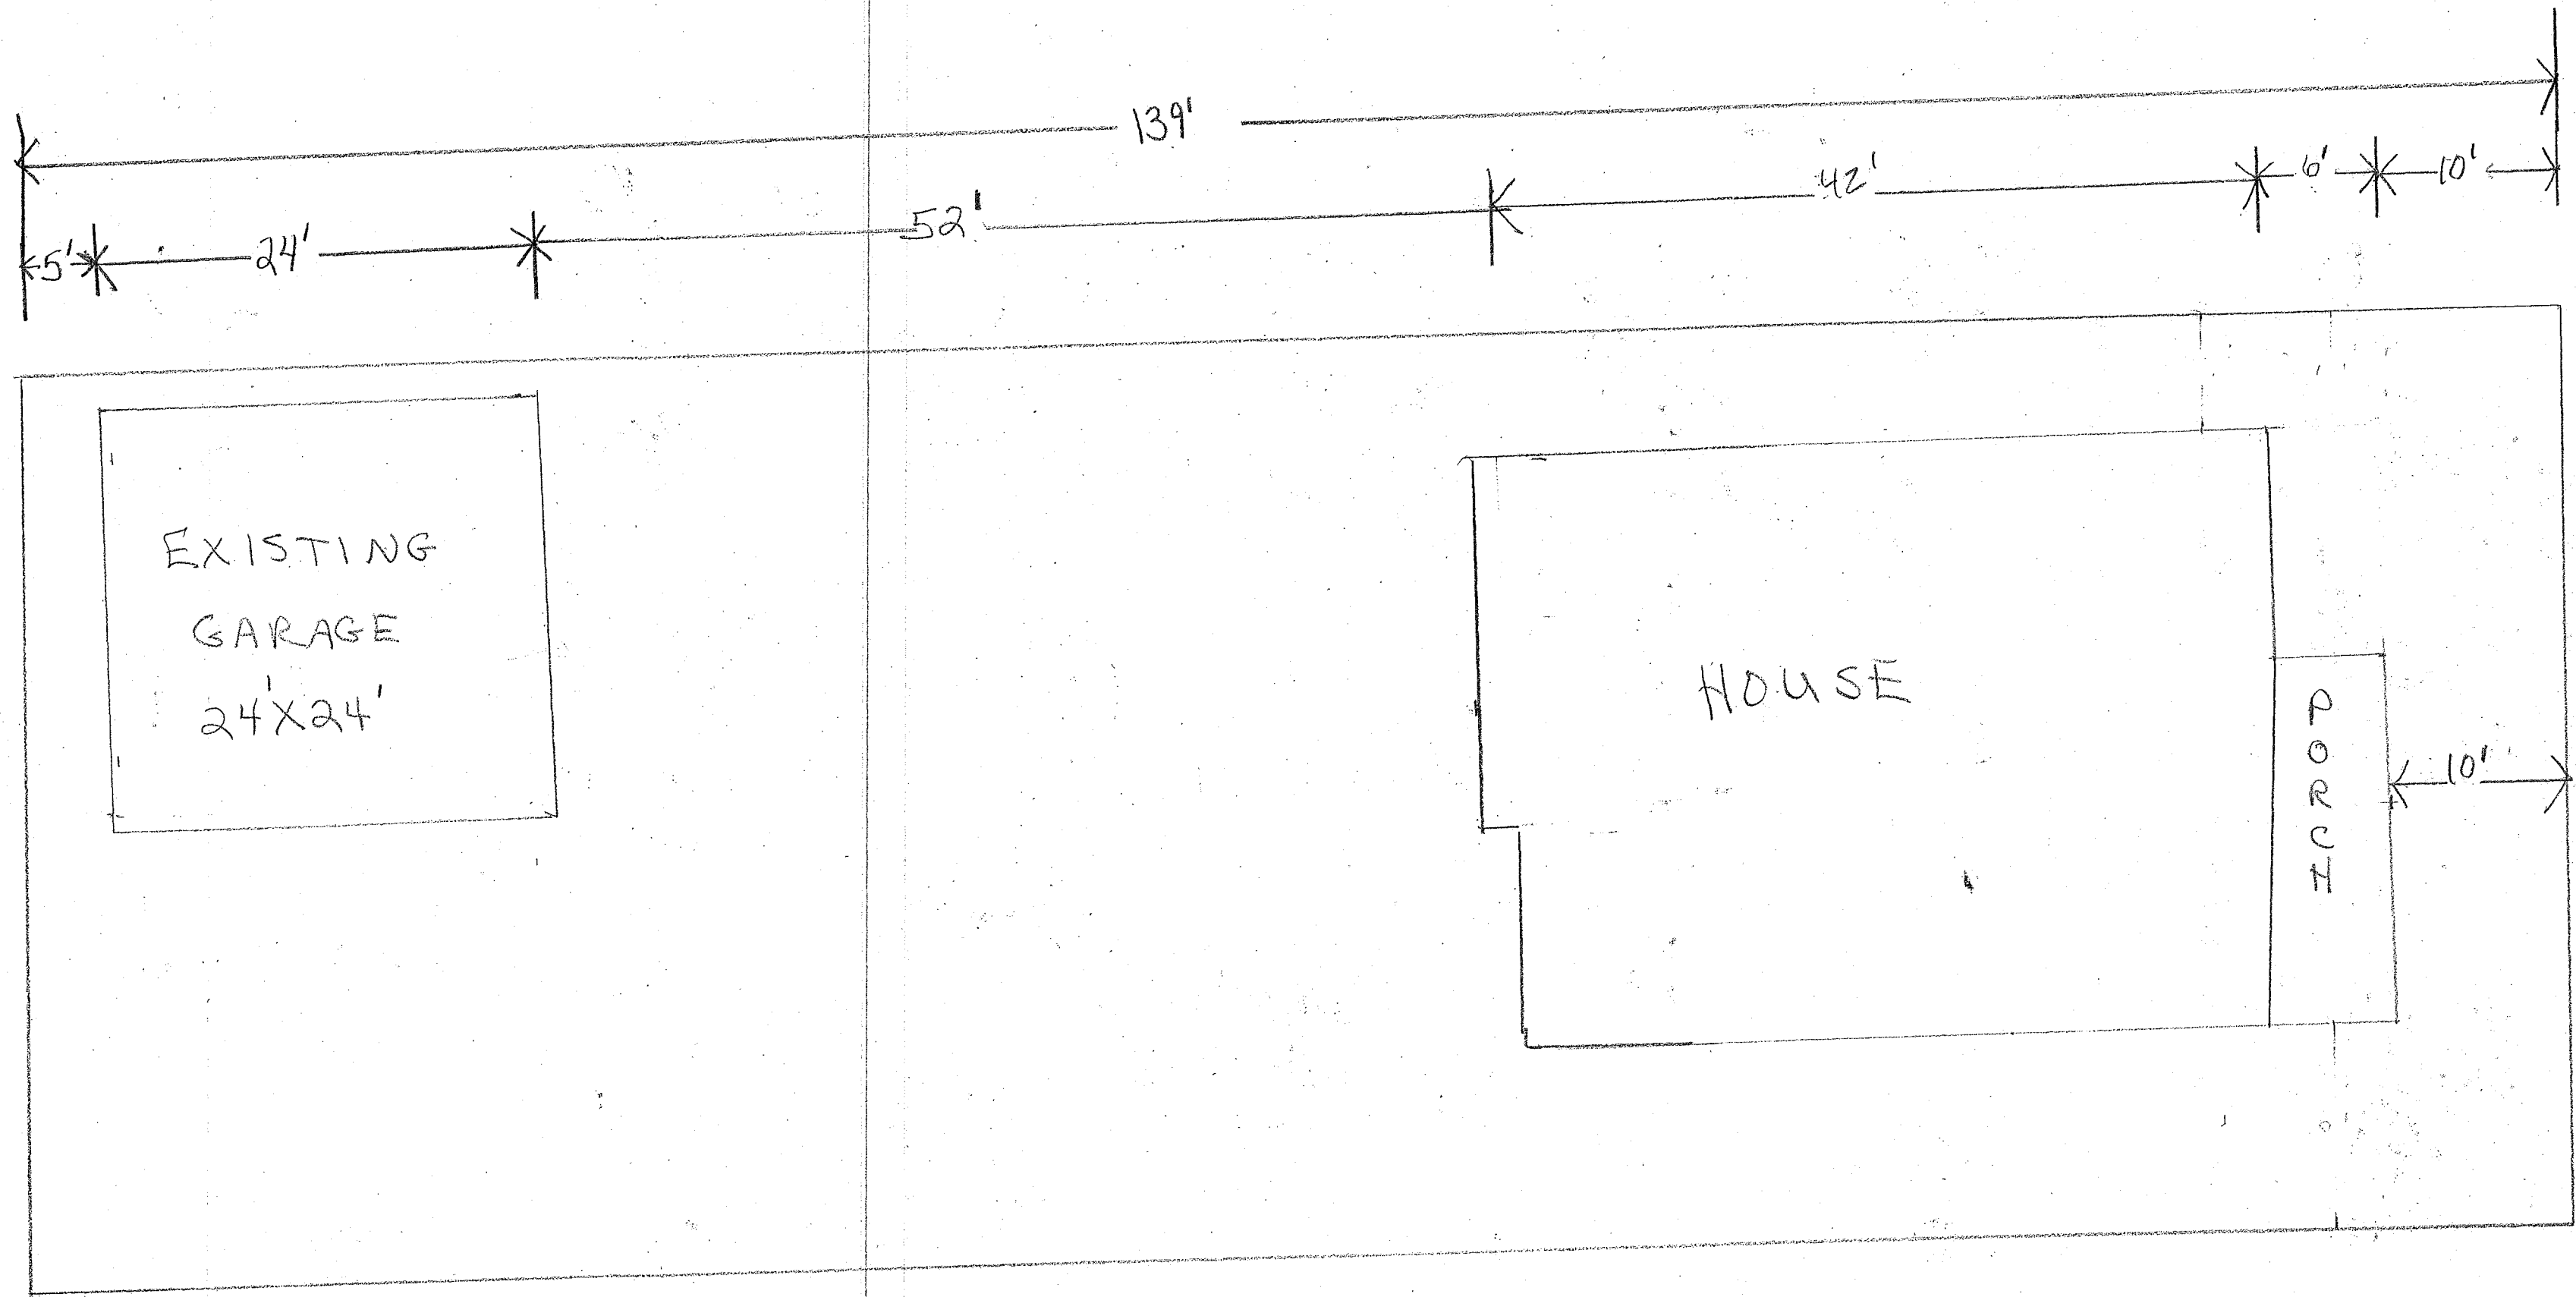

A
L
L
E
Y

ADAMS ST.

Plot Plan		
SCALE:	APPROVED BY:	DRAWN BY:
DATE:		REVISED:
1203 - 6th St S.		DRAWING NUMBER:
LaCrosse, WI		