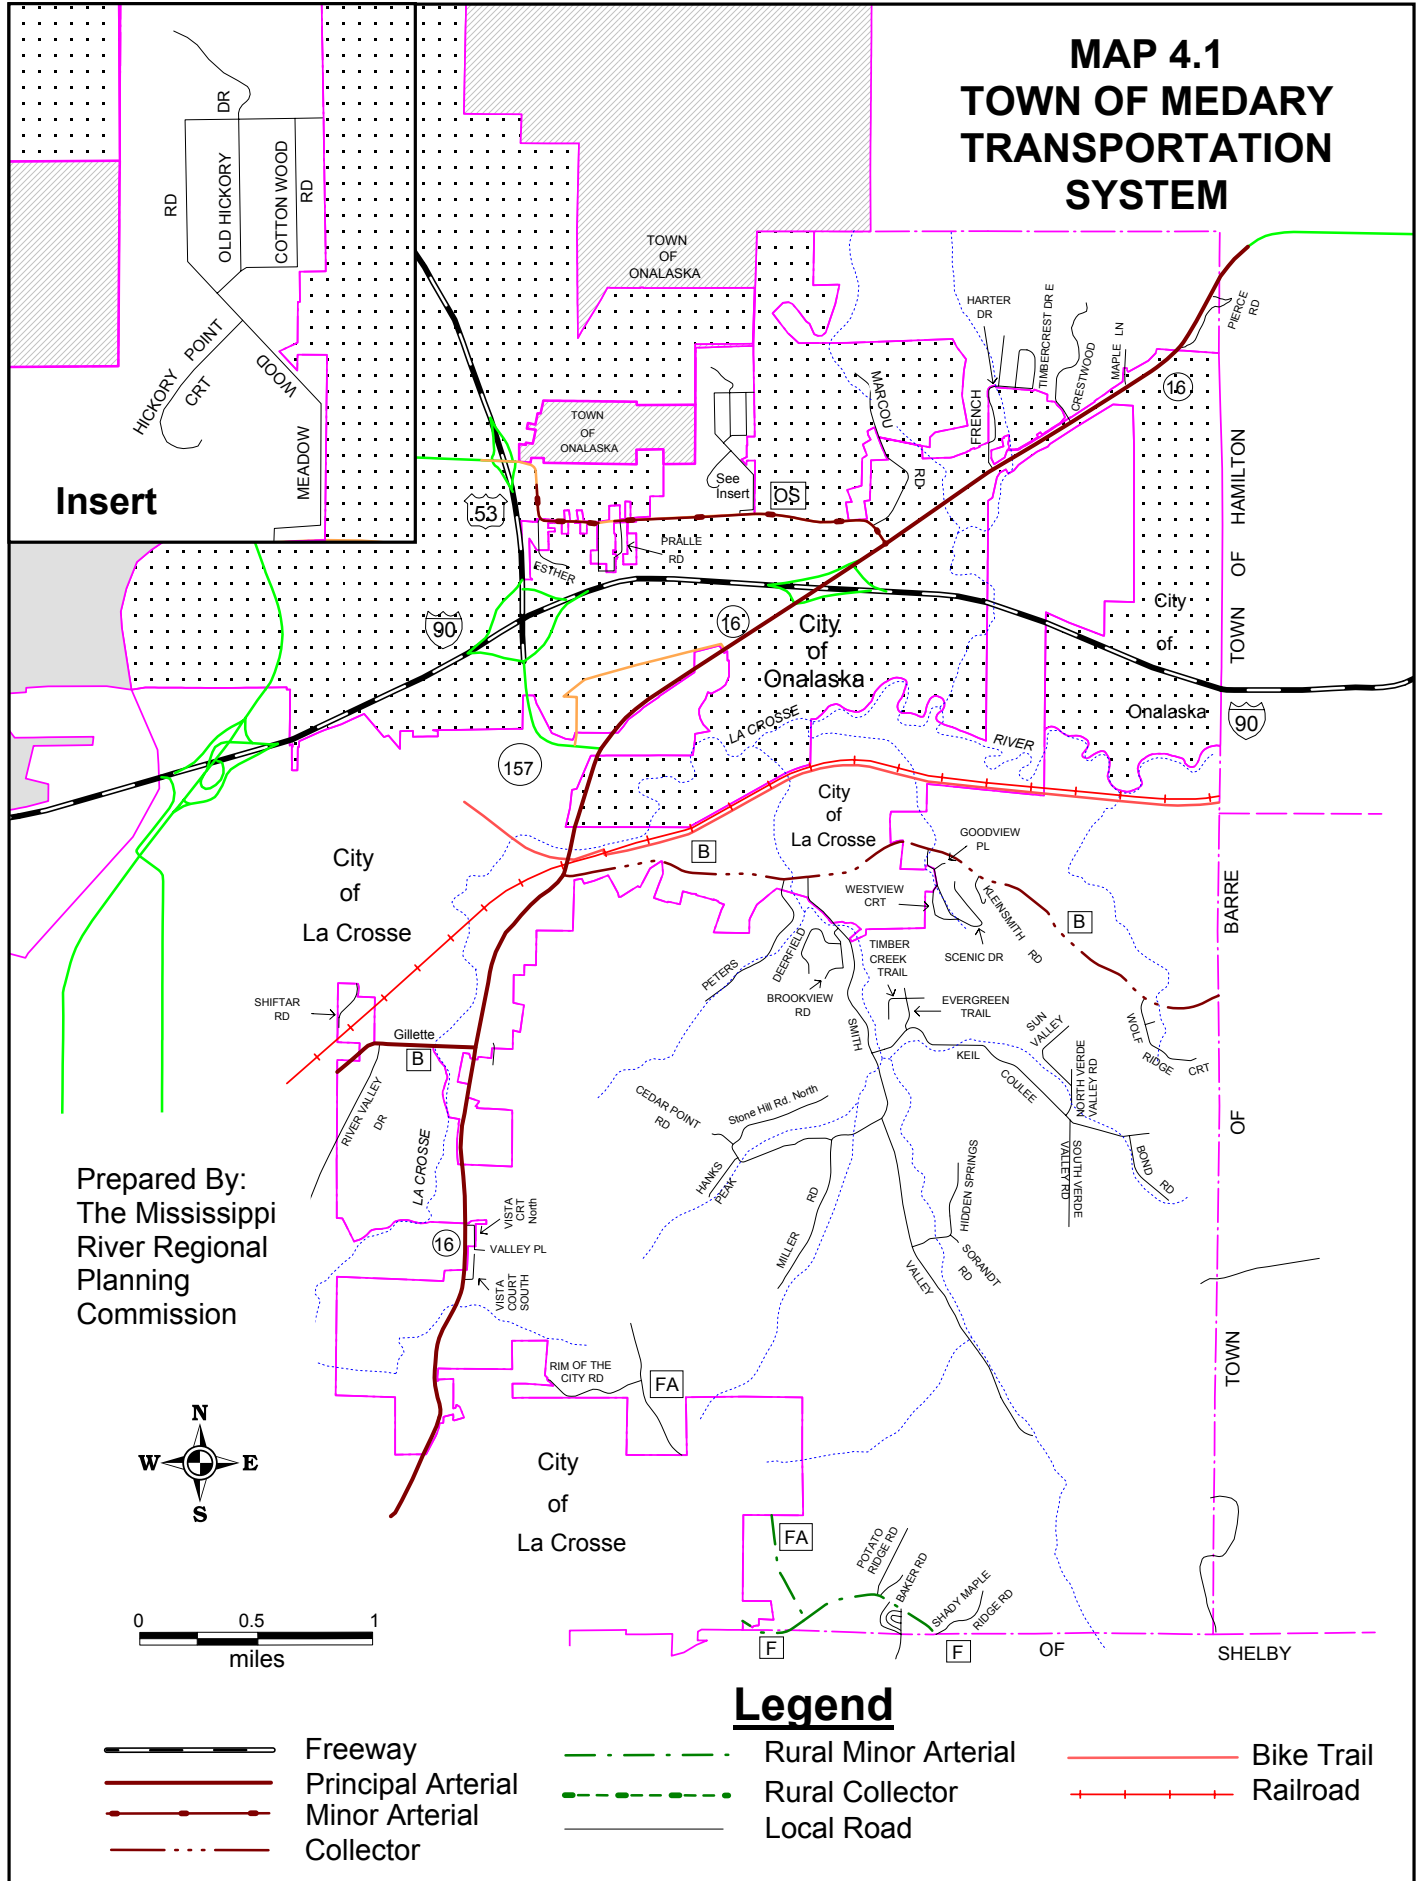

# MAP 4.1 TOWN OF MEDARY TRANSPORTATION SYSTEM

Prepared By:  
The Mississippi  
River Regional  
Planning  
Commission

## Legend

- Freeway
- Principal Arterial
- Rural Minor Arterial
- Bike Trail
- Minor Arterial
- Rural Collector
- Railroad
- Collector
- Local Road