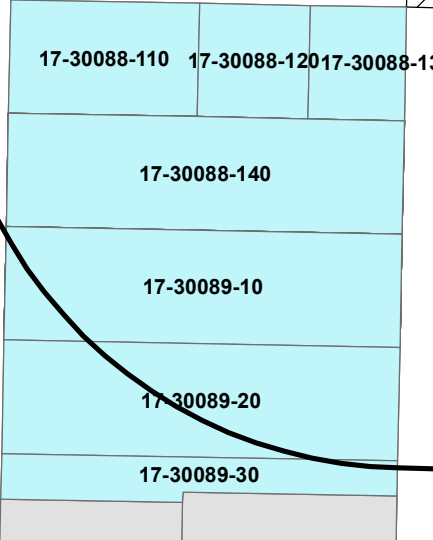

4TH STS

MISSISSIPPI ST

5TH AVES

Properties within 200ft of 421 Miss St & 918-930 5th Ave S