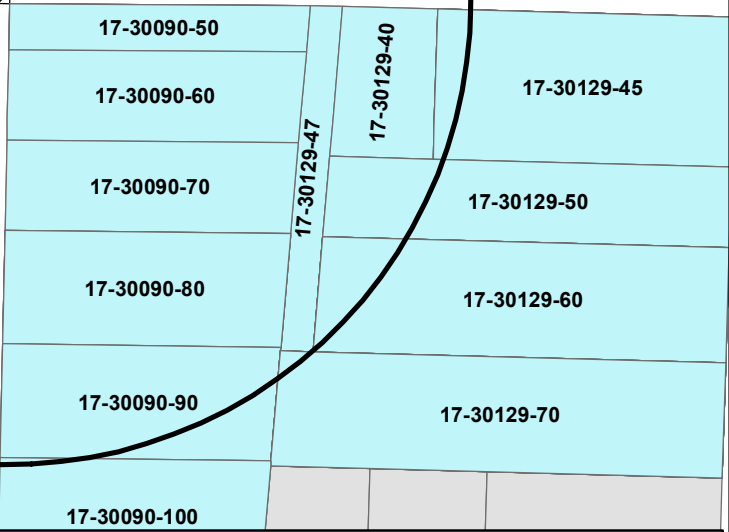

4TH STS

MISSISSIPPI ST

5TH AVES

Properties within 200ft of 421 Miss St & 918-930 5th Ave S