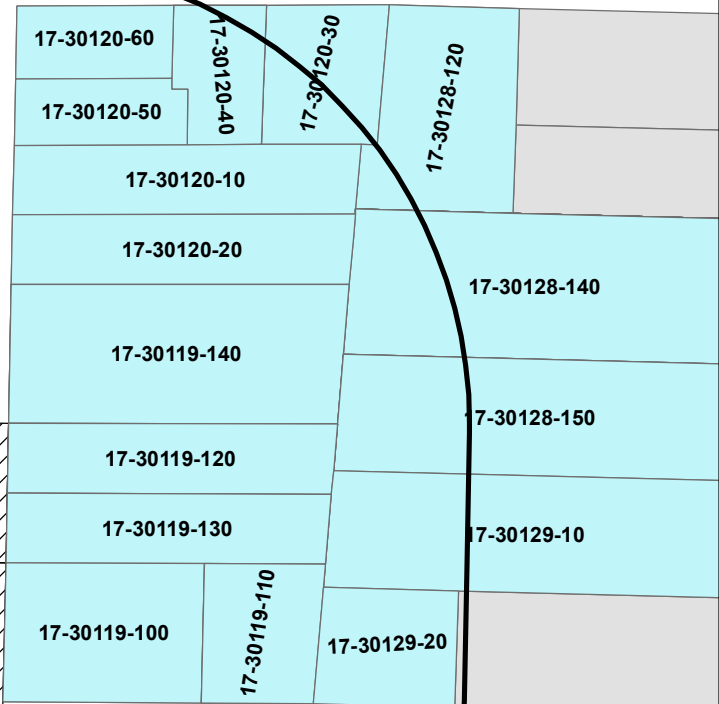

4TH STS

MISSISSIPPI ST

5TH AVES

Properties within 200ft of 421 Miss St & 918-930 5th Ave S