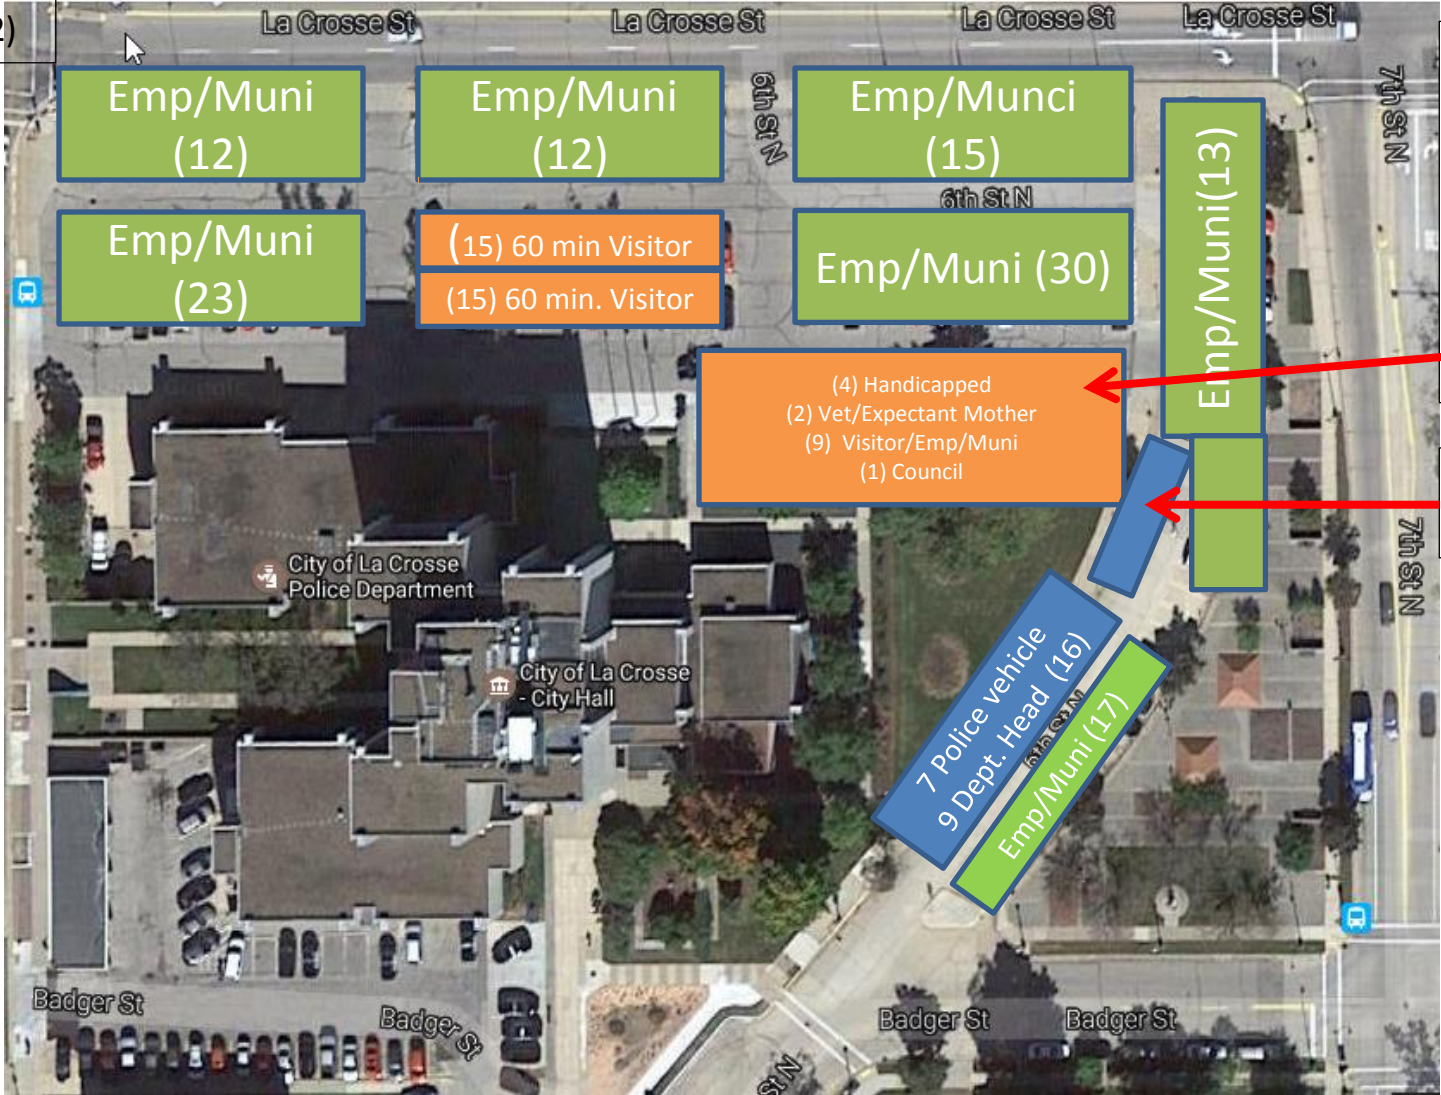

Employee
Overflow;
Oktoberfest
Grounds (72)

Emp/Muni
(12)

Emp/Muni
(12)

Emp/Munci
(15)

Emp/Muni
(23)

(15) 60 min Visitor
(15) 60 min. Visitor

Emp/Muni (30)

Emp/Muni(13)

(4) Handicapped
(2) Vet/Expectant Mother
(9) Visitor/Emp/Muni
(1) Council

7 Police vehicle
9 Dept. Head (16)
Emp/Muni (17)

4- handicap,
2- Vet/
Expectant
Mother
1- council
9-
Visitor/Emp/
Muni

4-Assessor's
Parking