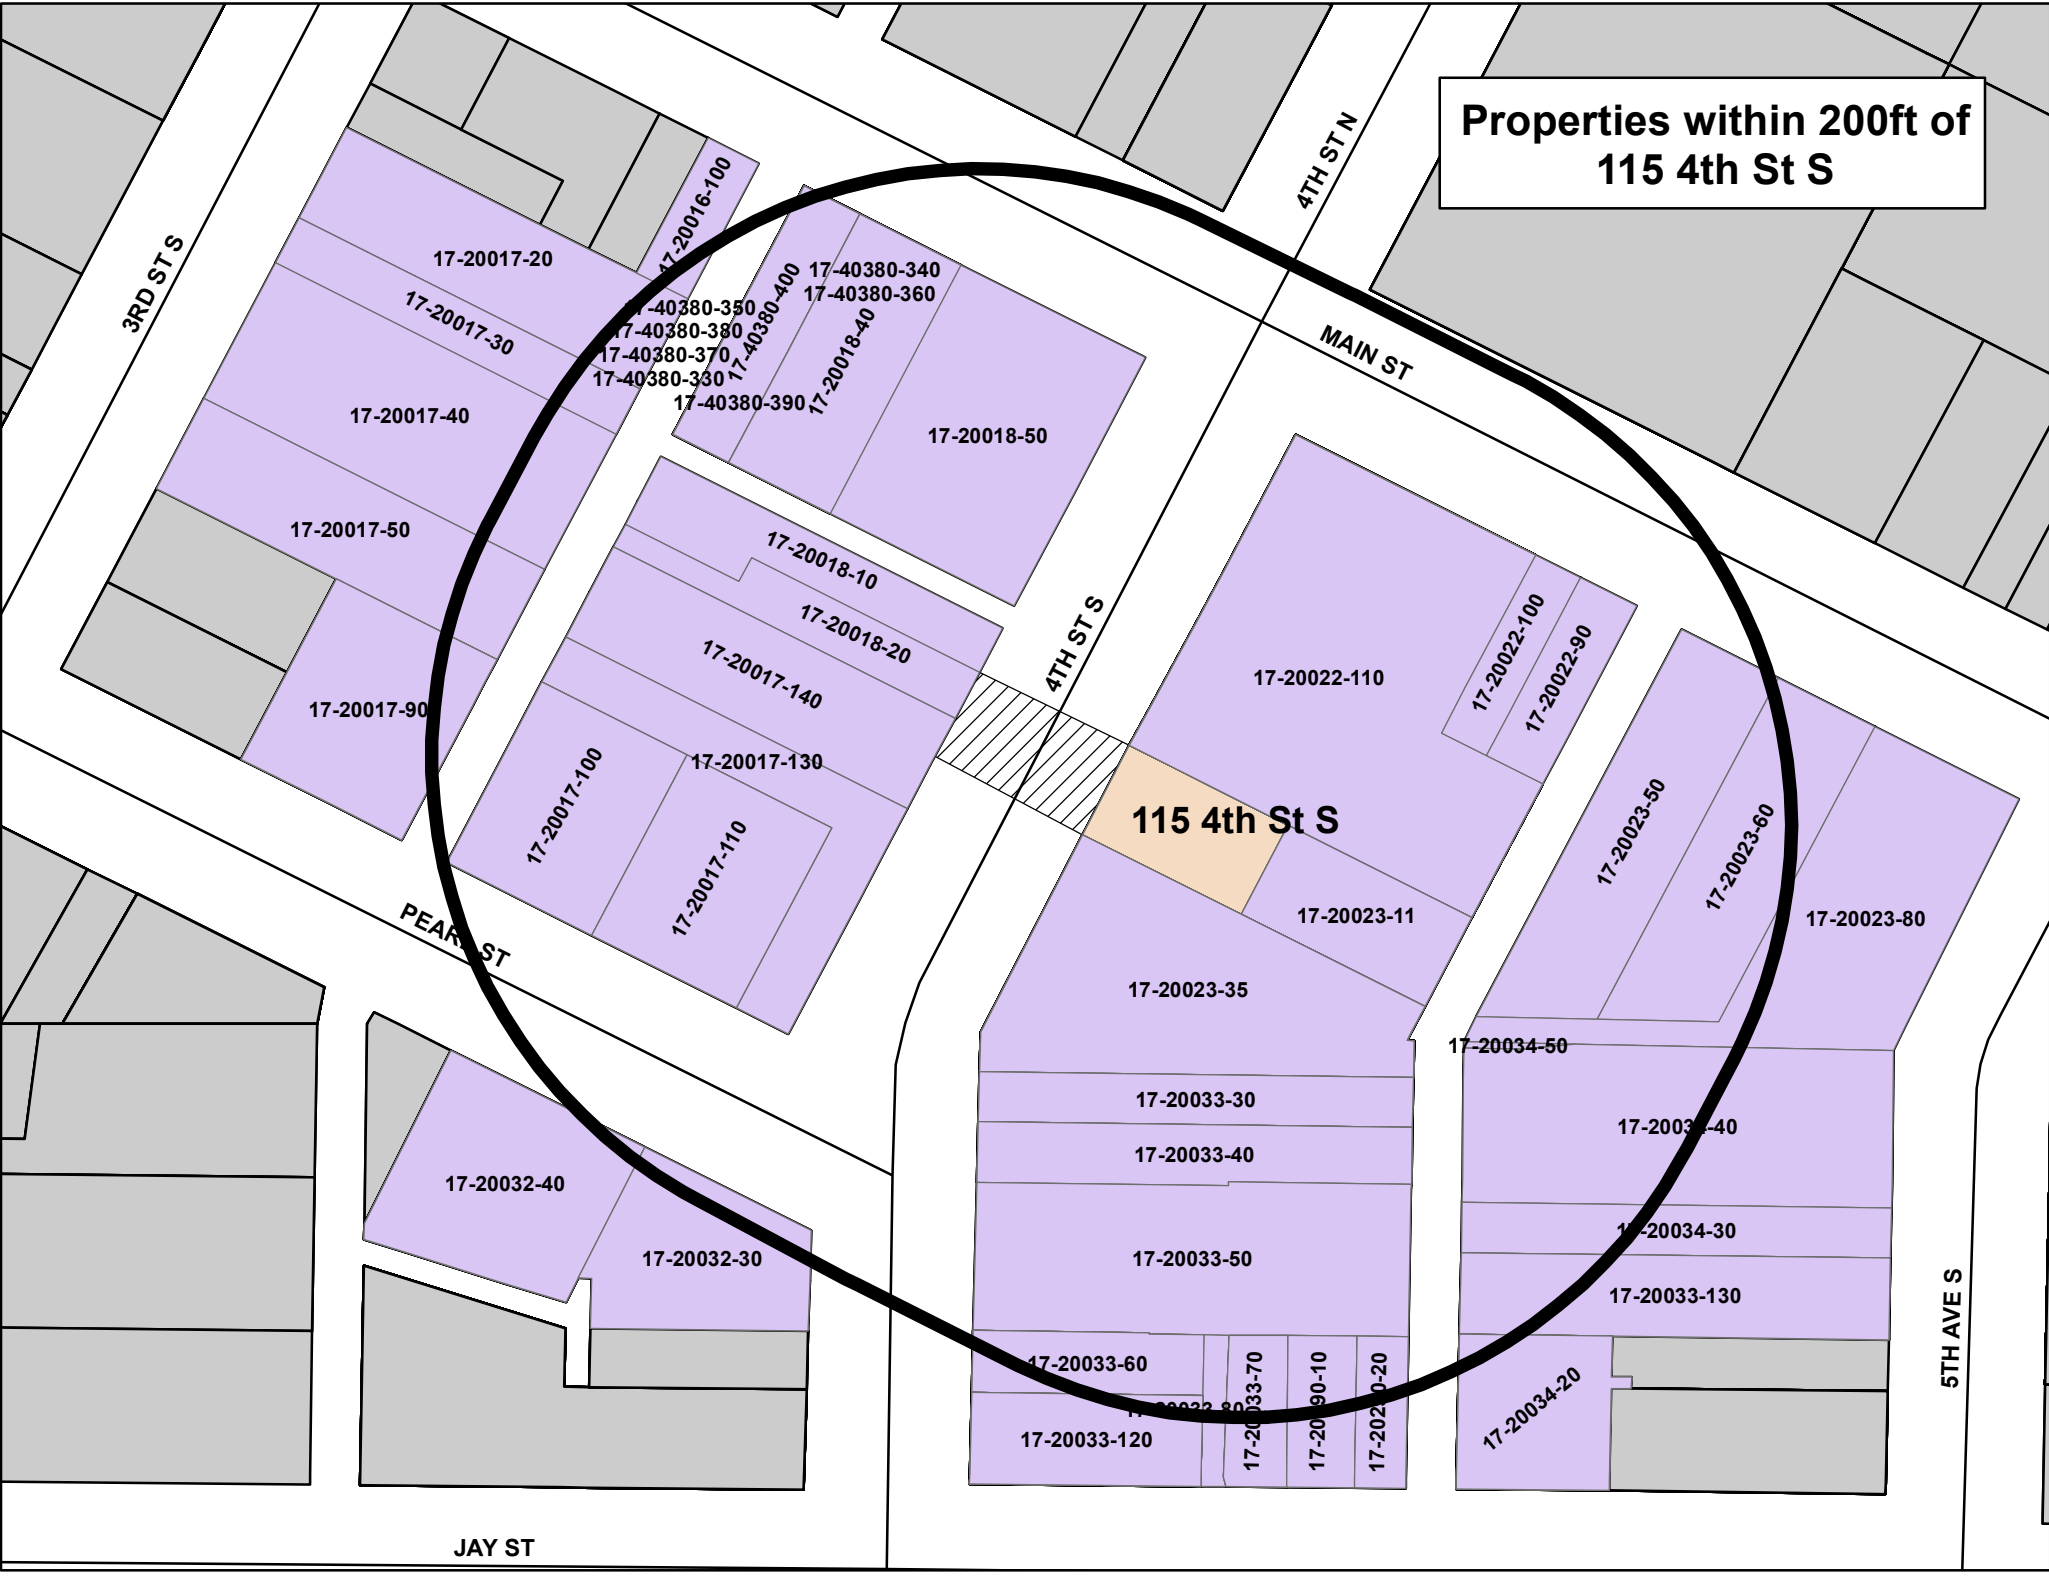

**Properties within 200ft of
115 4th St S**

3RD ST S

4TH ST N

MAIN ST

4TH ST S

PEARL ST

JAY ST

5TH AVE S

115 4th St S

17-20017-20

17-20017-30

17-20017-40

17-20017-50

17-20017-90

17-20017-100

17-20017-110

17-20017-130

17-20017-140

17-20018-10

17-20018-20

17-20018-40

17-20018-50

17-20016-100

17-40380-350