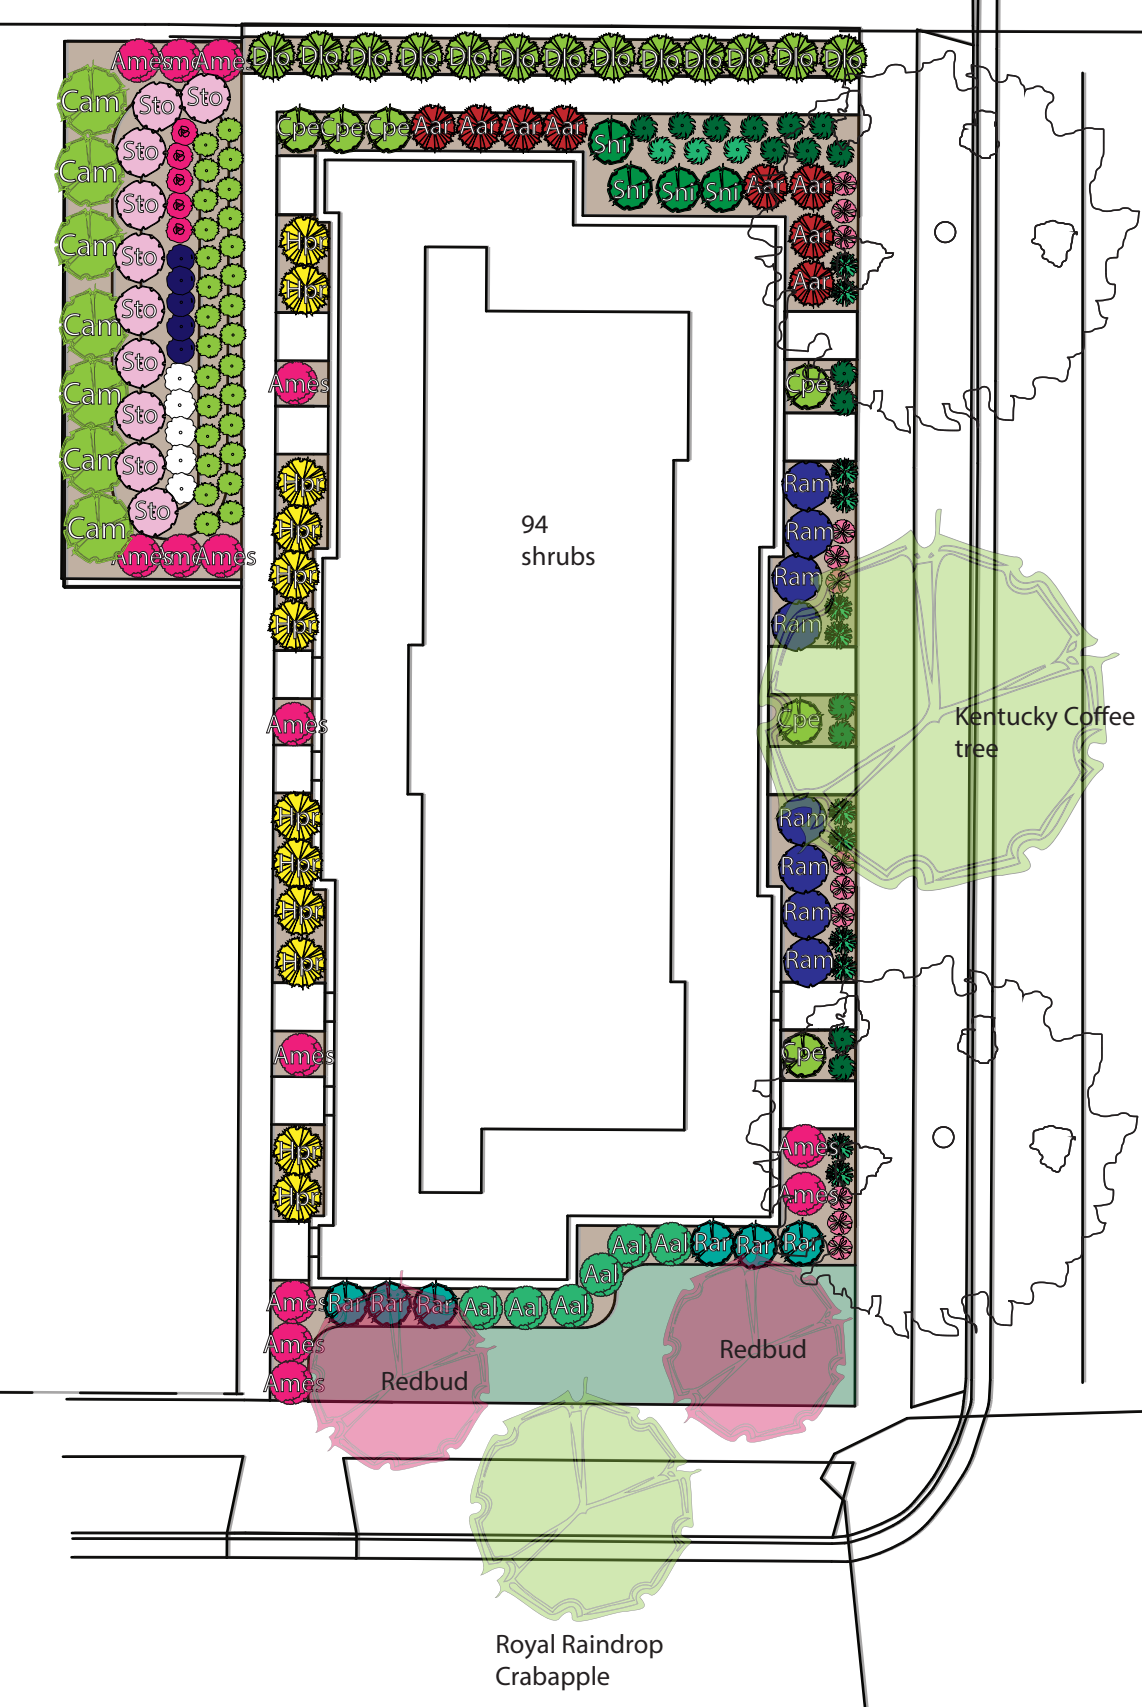

- Hazelnut
- Arctic Fire Dogwood
- Aronia Lowscape
- Regent Saskatoon Serviceberry
- Black Tower Elderberry
- New Jersey Tea
- Red Raspberry Sp.
- Hinnonmaki Gooseberry
- Fragrant Sumac
- Sweet Fern
- Glossy Black Chokeberry
- Downy Viburnum
- Black Currant
- Steeplebush
- Red Chokeberry
- Shrubby St. John's Wort
- Starpower Juniper
- Dwarf Bush Honeysuckle
- Blue False Indigo
- Pennsylvania Sedge
- Palm Sedge
- Plains Oval Sedge
- Wild Geranium
- Rose Milkweed
- Prairie Dropseed
- Wild Nodding Onion
- Shenandoah Switchgrass
- Common Ironweed
- Orange Coneflower
- Anise Hyssop
- Wild Bergamot
- Mountain Mint
- Hairy Beardtongue
- Great Blue Lobelia
- New England Aster
- Lanceleaf Coreopsis
- Gray Goldenrod
- Ohio Spiderwort
- Heart Leaf Alexander
- Cardinal Flower
- Moonshine Yarrow
- Maidenhair Fern
- Ostrich Fern
- Joe Pyeweed
- Aromatic Aster
- Prairie Dropseed
- Little Bluestem

Common Name	Species	#	Size	Quantity
Royal Raindrop® Crabapple	Malus 'JFS-KWS' PP14,375	1	1.75" CALIPER	1.00
North Star Cherry	Prunus 'North Star'	#5	CONTAINER TREE	2.00
Contender Peach	Prunus 'Contender'	#10	CONTAINER TREE	2.00
Eastern Redbud	Cercis canadensis	#10	CONTAINER TREE	3.00
Pagoda Dogwood	Cornus alternifolia	#5	CONTAINER TREE	3.00
Saffron Sentinel® Corneliancherry Dogwood	Cornus mas 'JFS PN4,640'	#15	CONTAINER TREE	1.00
Sweet Street™ Linden	Tilia americana 'Kronm' PP30,737	1	1.5" CALIPER	1.00
Espresso™ Kentucky Coffeetree	Gymnocladus dioica 'Espresso-JFS'	1	1.5" CALIPER	2.00
Rafinesque Viburnum	Viburnum rafinesquianum	#3	CONTAINER	8.00
Hinnonmaki Gooseberry	Ribes uva-crispa 'Hinnonmaki Red'	#1	CON	12.00
American Filbert	Corylus americana	#2	CONTAINER	10.00
Arctic Fire® Dogwood	Cornus stolonifera 'Farrow' PP18,523	#5	CONTAINER	17.00
Low Scape Snowfire® Chokeberry	Aronia melanocarpa 'SMNAIPEM' PP34,116	#3	CONTAINER	14.00
Regent Saskatoon Serviceberry	Aamelanchier alnifolia 'Regent'	#5	CONTAINER	51.00
Black Tower Elderberry	Sambucus nigra 'EFFELO1' PP23,522	#3	CONTAINER	10.00
New Jersey Tea	Ceanothus americanus	#2	CONTAINER	19.00
Fragrant Sumac	Rhus aromatica	#2	CONTAINER	10.00
Sweet Fern	Comptonia peregrina	#2	CONTAINER	26.00
Brilliant Red Chokeberry	Aronia arbutifolia 'Brilliantissima'	#5	CONTAINER	21.00
Glossy Black Chokeberry	Aronia melanocarpa var. elata	#2	CONTAINER	9.00
American Black Currant	Ribes americanum	#2	CONTAINER	26.00
Steeplebush	Spiraea tomentosa	#2	CONTAINER	10.00
Shrubby St. John's Wort	Hypericum prostratum	#2	CONTAINER	16.00
Star Power™ Juniper	Juniperus 'J.N. Select Blue'	5'		4.00
Dwarf Bush Honeysuckle	Dierilla lonicera	#2	CONTAINER	13.00
Red Raspberry	Rubus idaeus 'Heritage'	#1	CON	36.00
Ostrich Fern	Matteuccia struthiopteris	#1	CONTAINER	14.00
Pennsylvania Sedge	Carex pennsylvanica	#1	CONTAINER	27.00
Wild Geranium	Geranium maculatum	#1	CONTAINER	12.00
Moonshine Yarrow	Achillea x 'Moonshine'	#1	CONTAINER	12.00
Shenandoah Switch Grass	Panicum virgatum 'Shenandoah'	#1	CONTAINER	45.00
Nodding Pink Onion	Allium oenanthifolium	#1	CONTAINER	20.00
Rain Garden Plants		4"	CONTAINER	375.00

Total Landscape Area: 24,974 sq ft
Total Frontage: 491 linear ft
Trees Required: 41
Trees Provided: 15 +11 existing
Shrubs Required: 410
Shrubs Provided: 313

Site Notes

1522 Green Bay St.
La Crosse, WI 54601
(608) 799-2797
couleeregionecoscapes@gmail.com

**10th and Division
Development**

Title:
Landscape Plan

Revision Date:
03/03/2025

Scale: 1:20